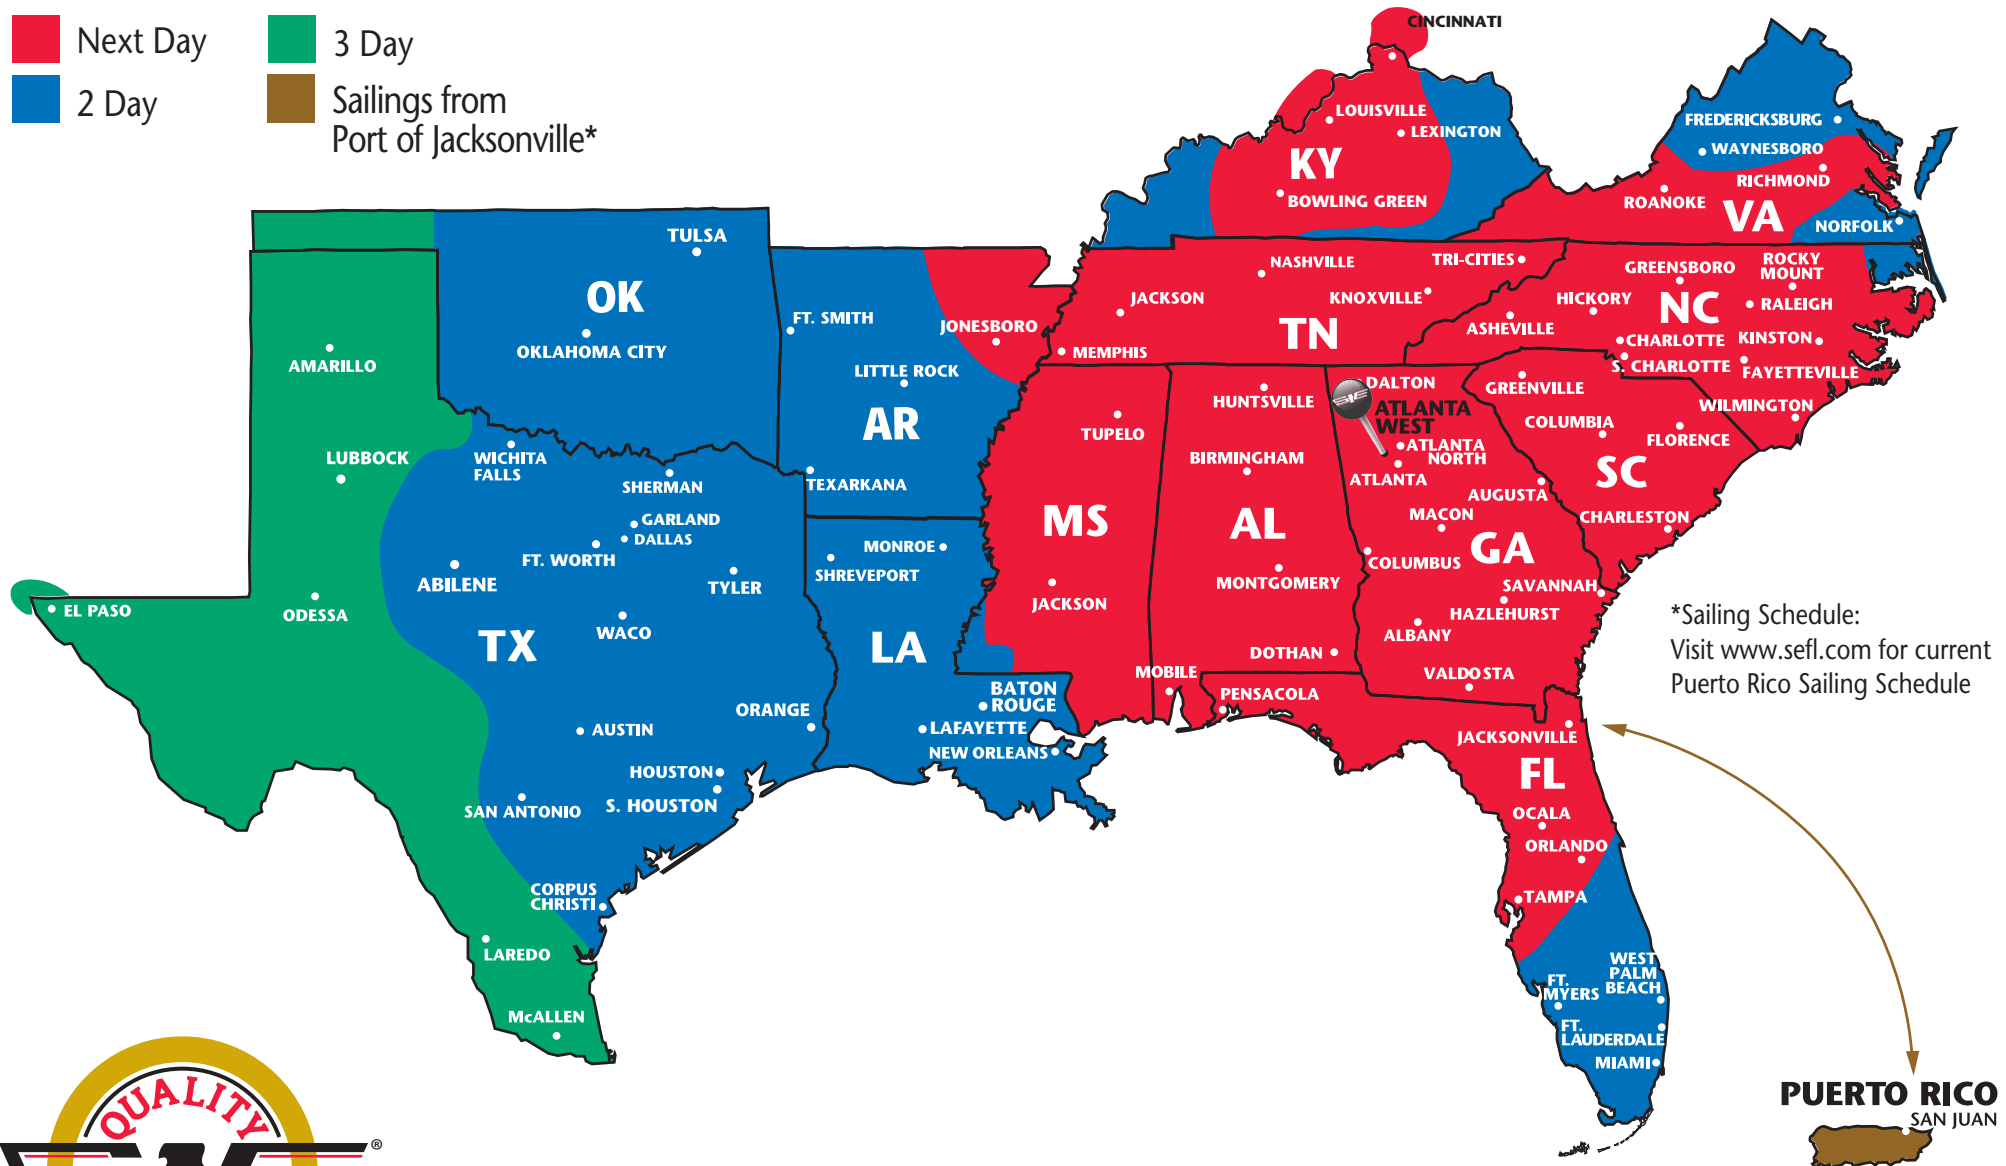

SOUTHEASTERN FREIGHT LINES TRANSIT TIMES

WEST ATLANTA, GEORGIA

- Next Day
- 3 Day
- 2 Day
- Sailings from Port of Jacksonville*

*Sailing Schedule:
Visit www.sefl.com for current
Puerto Rico Sailing Schedule

SOUTHEASTERN FREIGHT LINES

750 Aquila Way ■ Austell, GA 30168 ■ 770-433-5600 ■ 888-343-7335 ■ 770-433-5656 FAX

FOR GUARANTEED SERVICES 866-733-5733 ■ www.sefl.com

Some outlying zips may require additional day(s) transit. Refer to www.sefl.com for exact transit times.