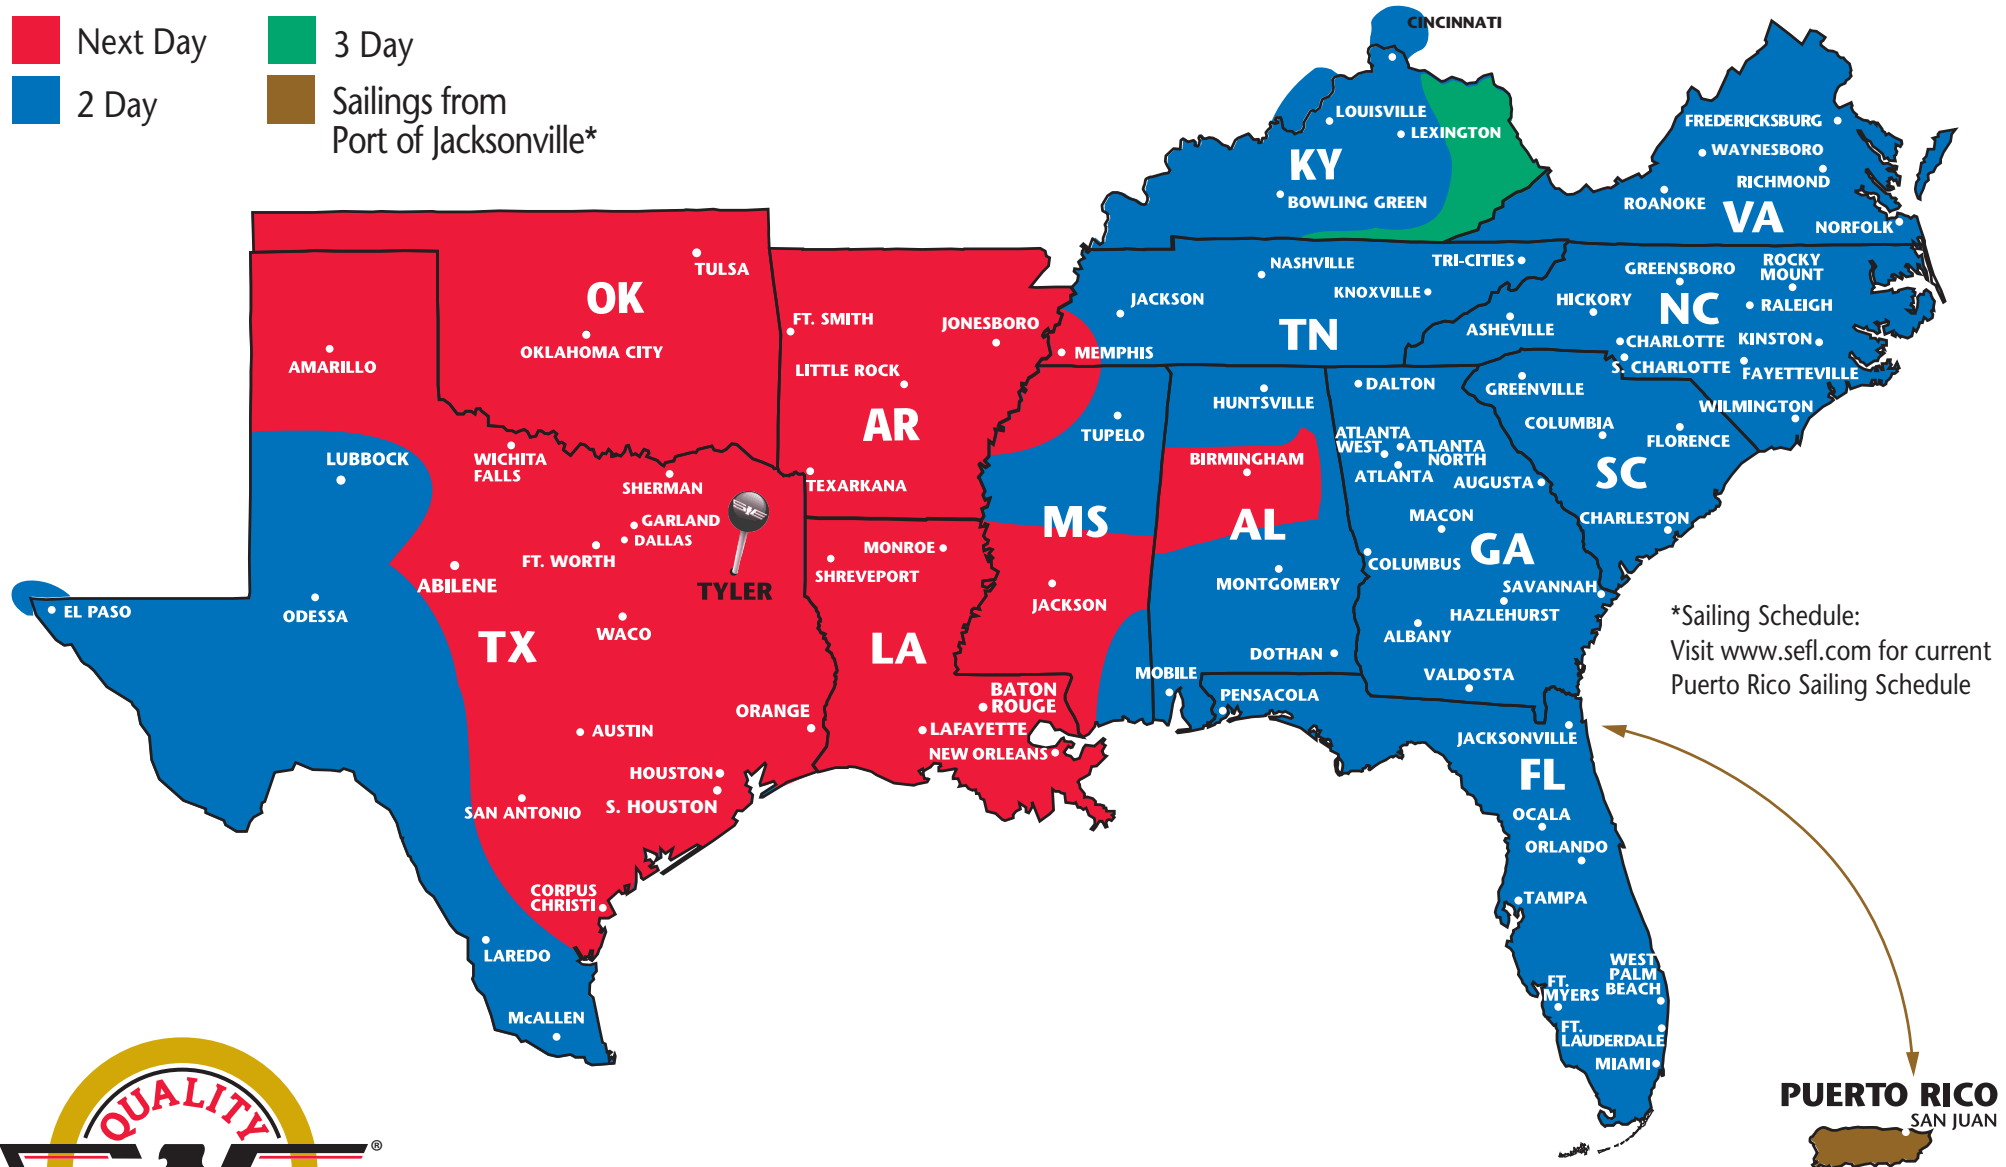

SOUTHEASTERN FREIGHT LINES TRANSIT TIMES

TYLER, TEXAS

- Next Day
- 3 Day
- 2 Day
- Sailings from Port of Jacksonville*

*Sailing Schedule:
Visit www.sefl.com for current
Puerto Rico Sailing Schedule

SOUTHEASTERN FREIGHT LINES

202 County Road 330 ■ Tyler, TX 75708 ■ 903-526-0621 ■ 866-430-7335 ■ 903-526-0676 FAX
FOR GUARANTEED SERVICES 866-733-5733 ■ www.sefl.com

Some outlying zips may require additional day(s) transit. Refer to www.sefl.com for exact transit times.