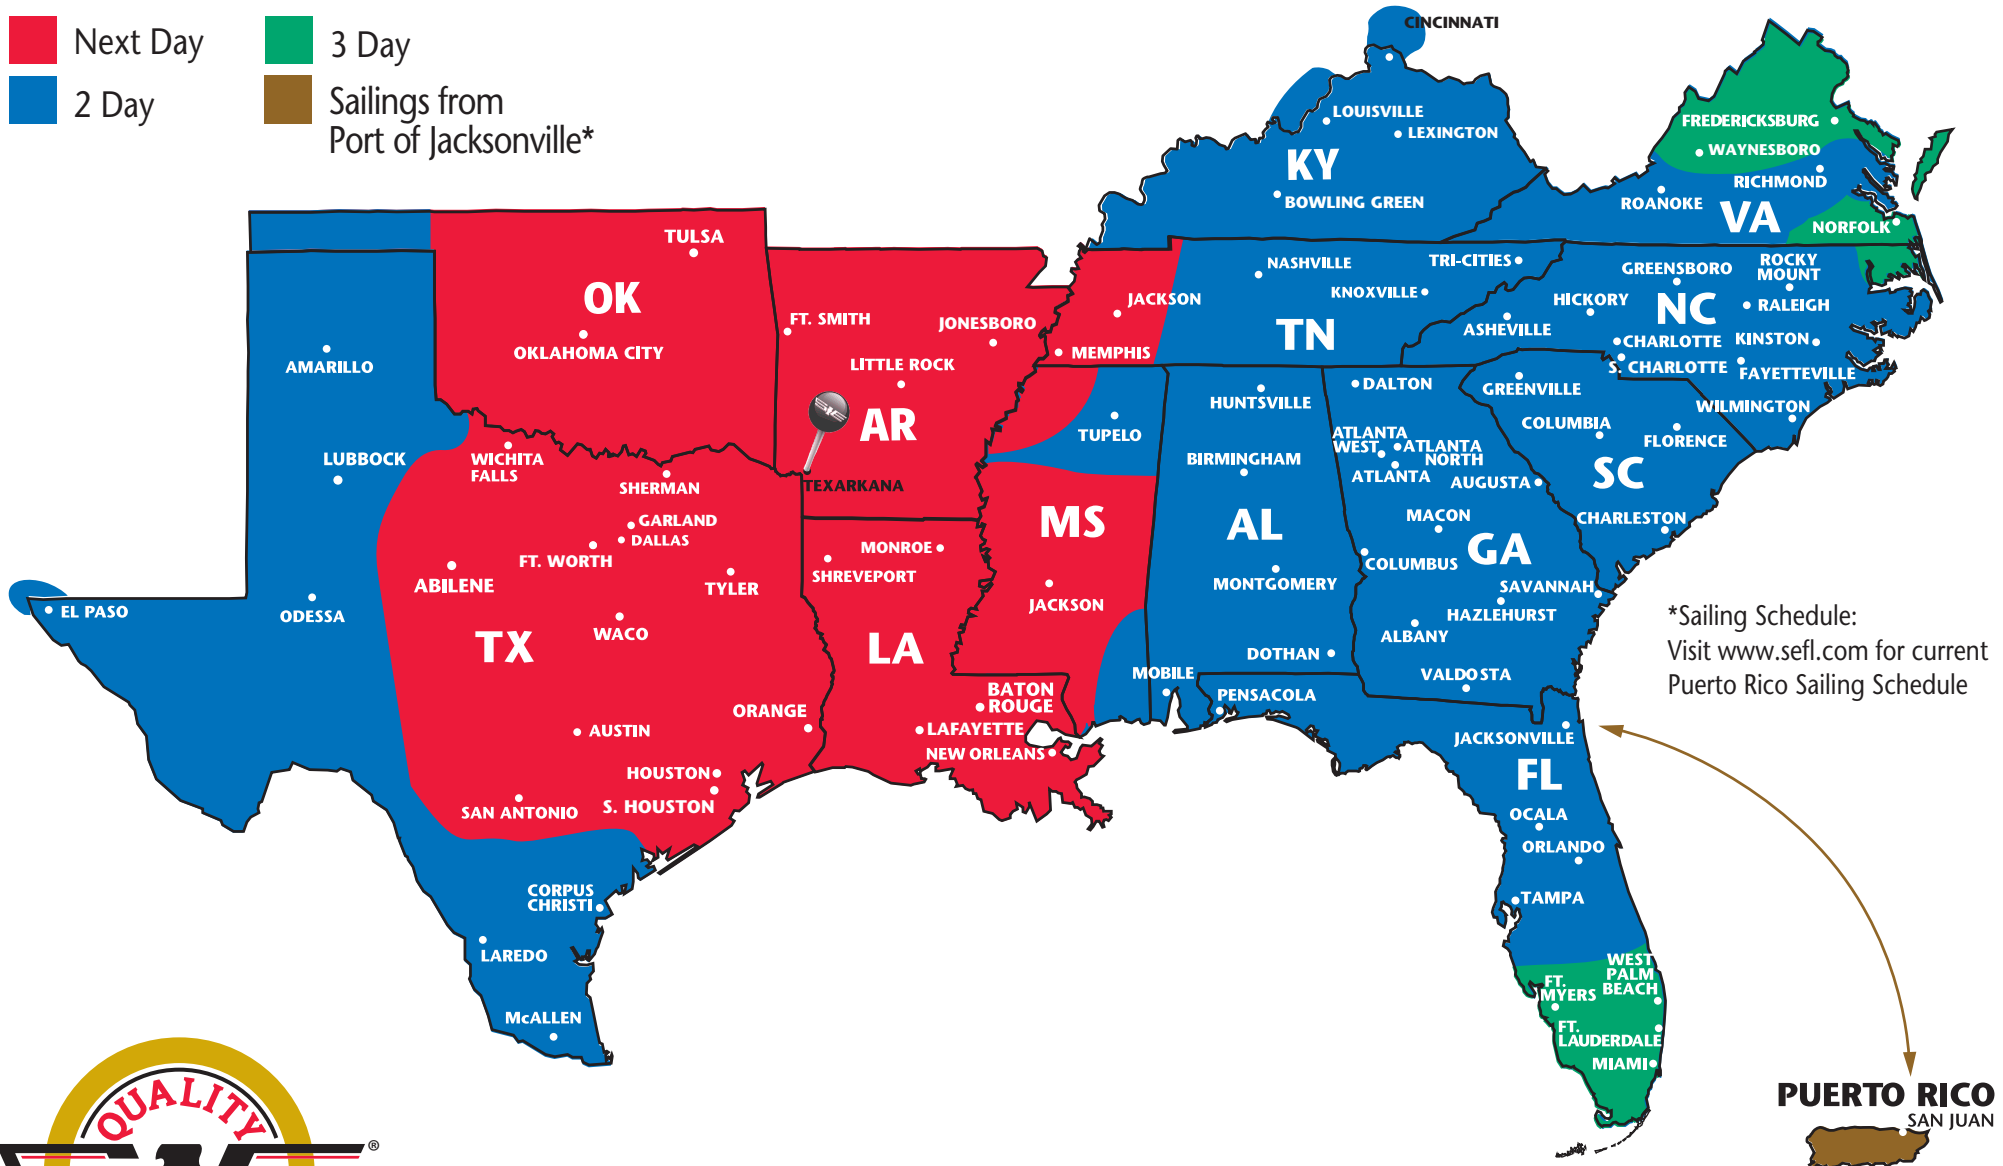

SOUTHEASTERN FREIGHT LINES TRANSIT TIMES

TEXARKANA, ARKANSAS

Next Day
2 Day

3 Day
Sailings from Port of Jacksonville*

*Sailing Schedule:
Visit www.sefl.com for current
Puerto Rico Sailing Schedule

SOUTHEASTERN FREIGHT LINES

3201 East 50th Street ■ Texarkana, AR 71854 ■ 870-773-3773 ■ 877-919-7335 ■ 870-773-3770 FAX
FOR GUARANTEED SERVICES 866-733-5733 ■ www.sefl.com

Some outlying zips may require additional day(s) transit. Refer to www.sefl.com for exact transit times.