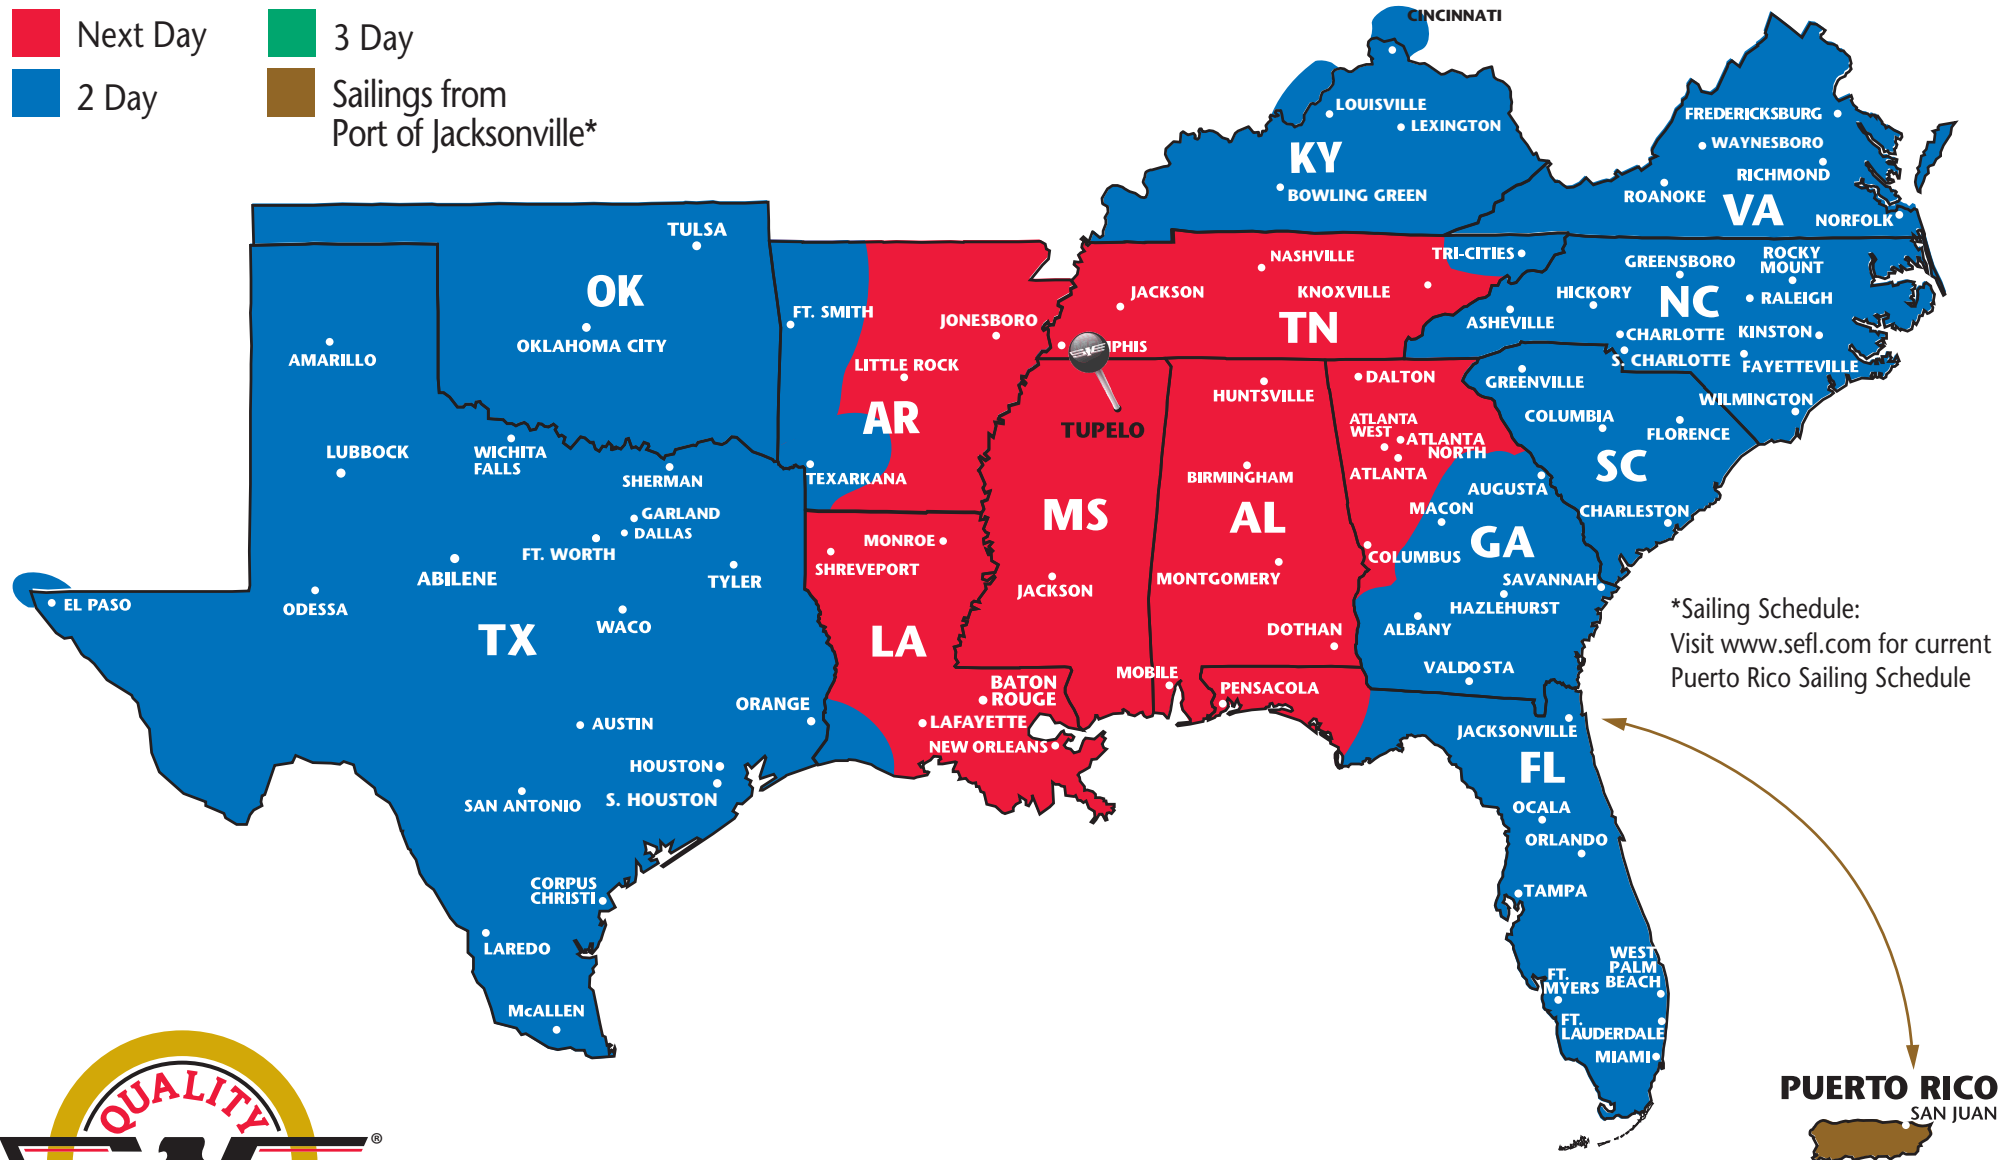

# SOUTHEASTERN FREIGHT LINES TRANSIT TIMES

## TUPELO, MISSISSIPPI

- Next Day
- 3 Day
- 2 Day
- Sailings from Port of Jacksonville\*

\*Sailing Schedule:  
Visit [www.sefl.com](http://www.sefl.com) for current  
Puerto Rico Sailing Schedule

**SOUTHEASTERN FREIGHT LINES**