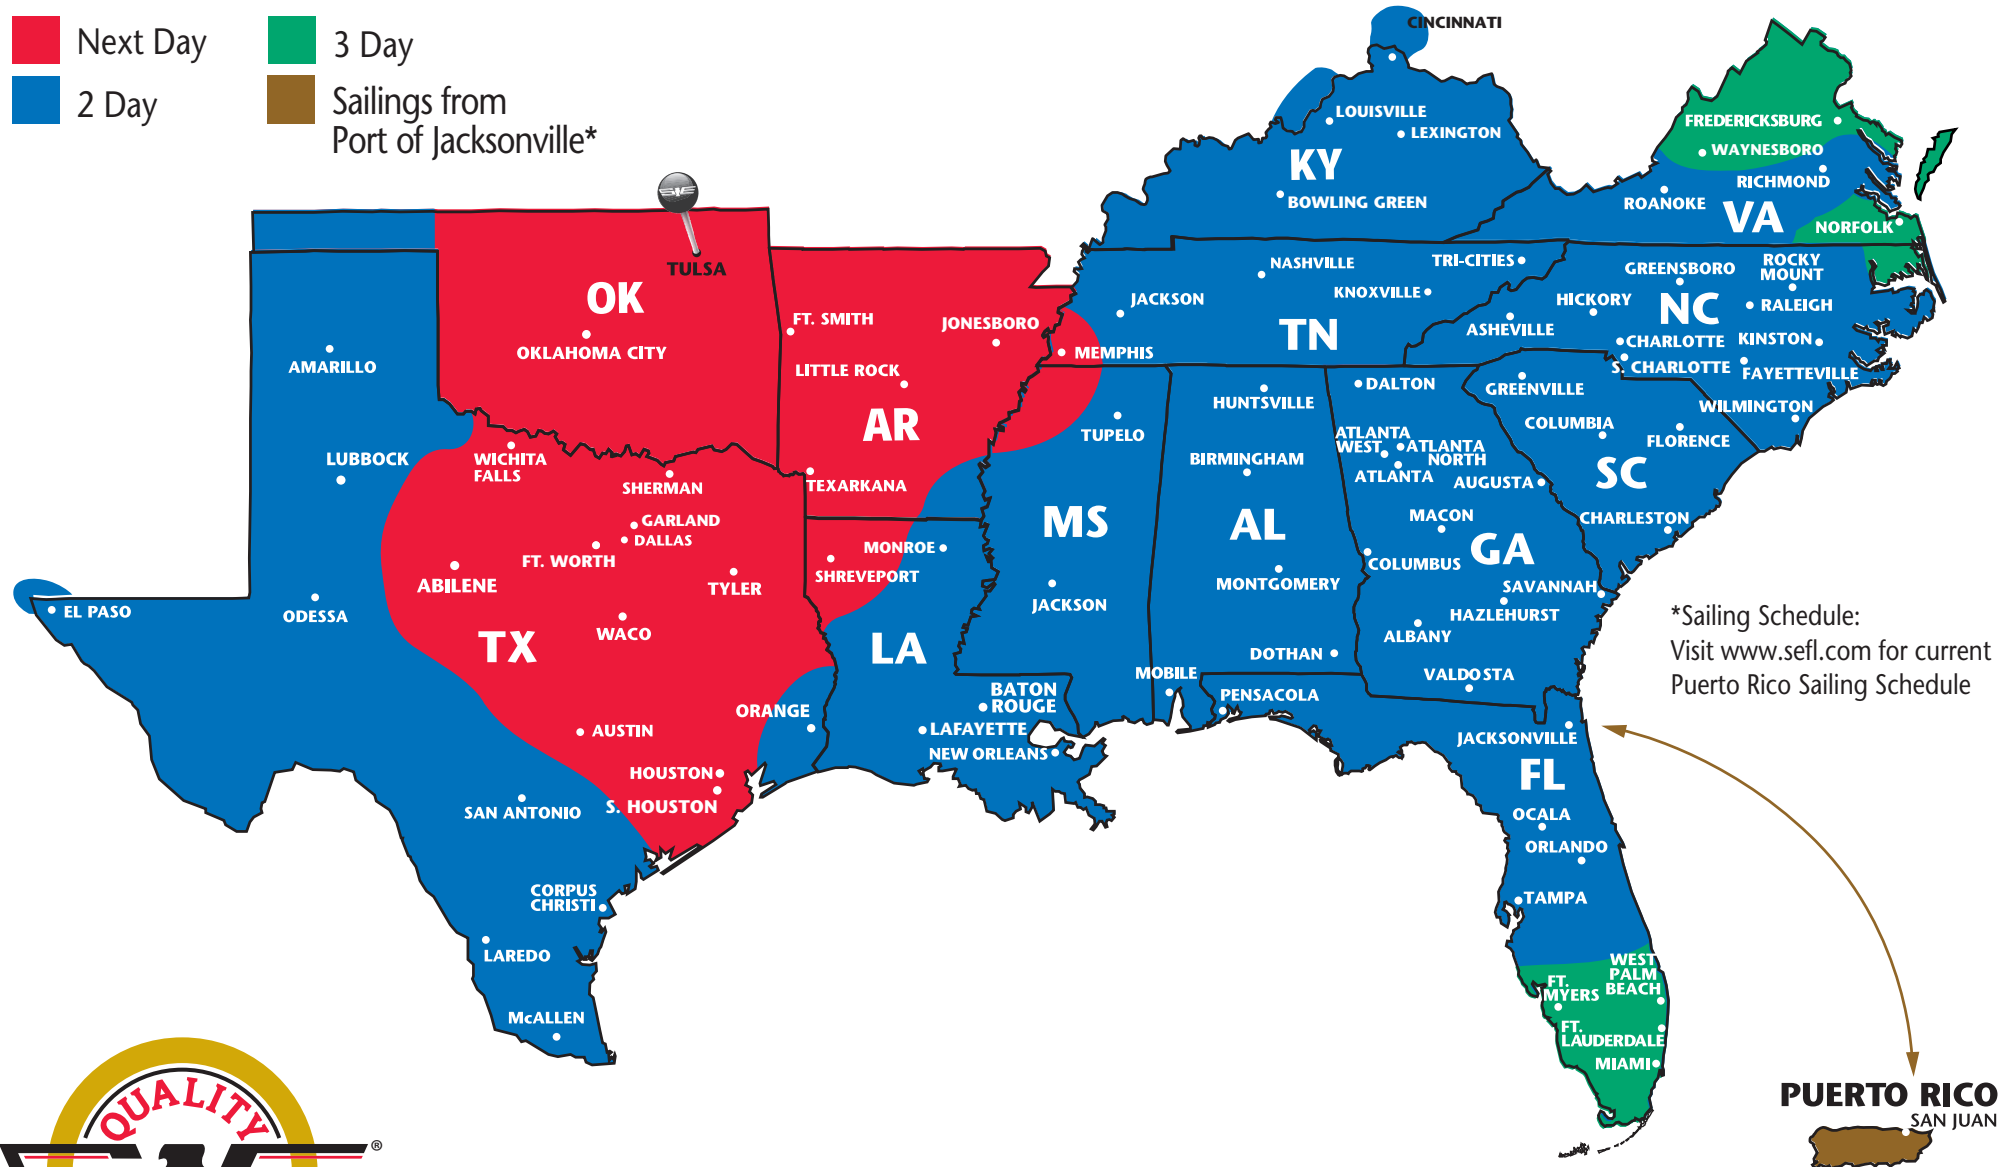

SOUTHEASTERN FREIGHT LINES TRANSIT TIMES

TULSA, OKLAHOMA

- Next Day
- 3 Day
- 2 Day
- Sailings from Port of Jacksonville*

*Sailing Schedule:
Visit www.sefl.com for current
Puerto Rico Sailing Schedule

SOUTHEASTERN FREIGHT LINES

11514 E 43rd Street N ■ Tulsa, OK 74116 ■ 918-437-0021 ■ 866-493-7335 ■ 918-437-0071 FAX
FOR GUARANTEED SERVICES 866-733-5733 ■ www.sefl.com

Some outlying zips may require additional day(s) transit. Refer to www.sefl.com for exact transit times.