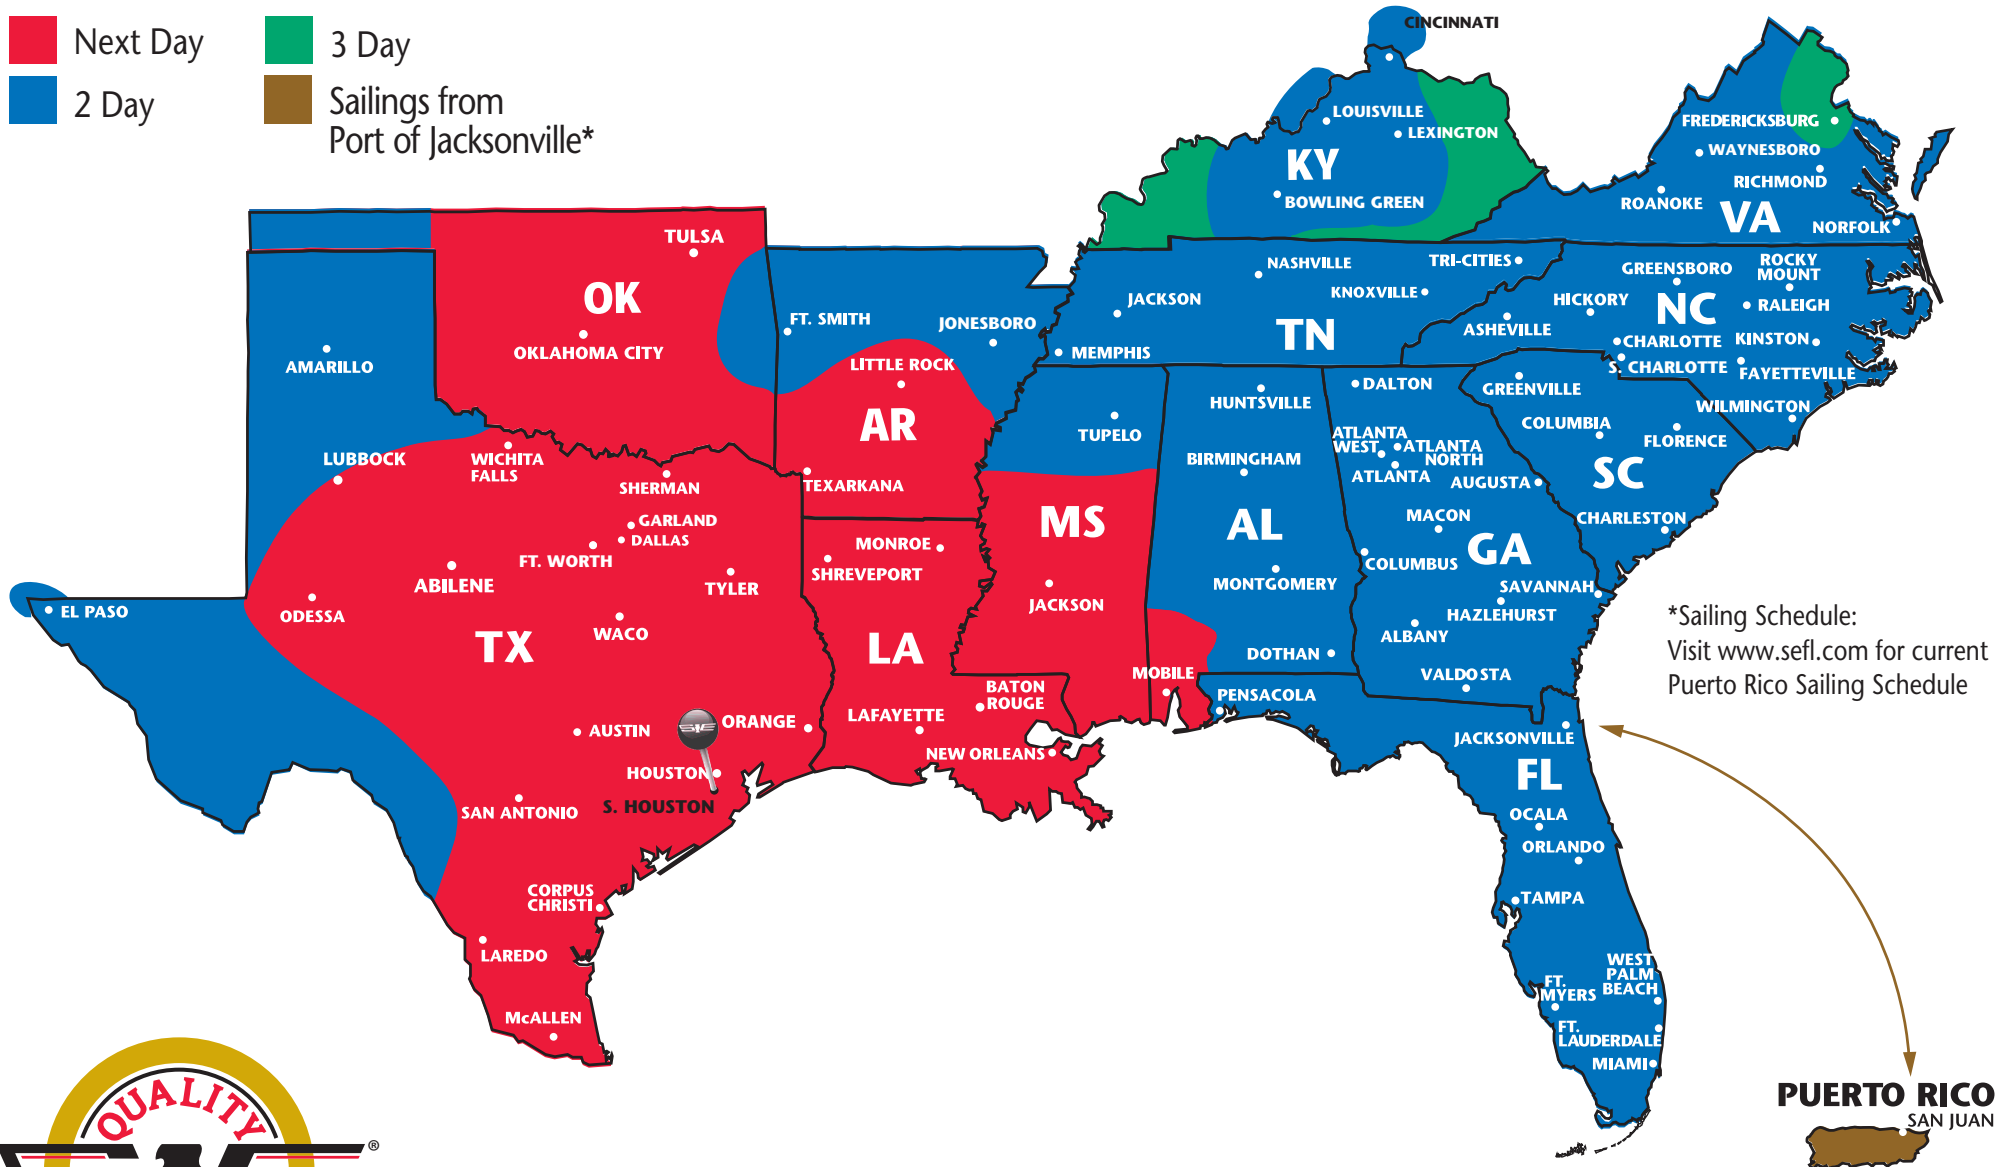

SOUTHEASTERN FREIGHT LINES TRANSIT TIMES

SOUTH HOUSTON, TEXAS

■ Next Day
■ 2 Day

■ 3 Day
■ Sailings from Port of Jacksonville*

*Sailing Schedule:
Visit www.sefl.com for current Puerto Rico Sailing Schedule

PUERTO RICO
 SAN JUAN

SOUTHEASTERN FREIGHT LINES

7313 East Orem Drive ■ Houston, TX 77075 ■ 281-228-2120 ■ 888-521-7335 ■ 713-991-3532 FAX
 FOR GUARANTEED SERVICES 866-733-5733 ■ www.sefl.com

Some outlying zips may require additional day(s) transit. Refer to www.sefl.com for exact transit times.