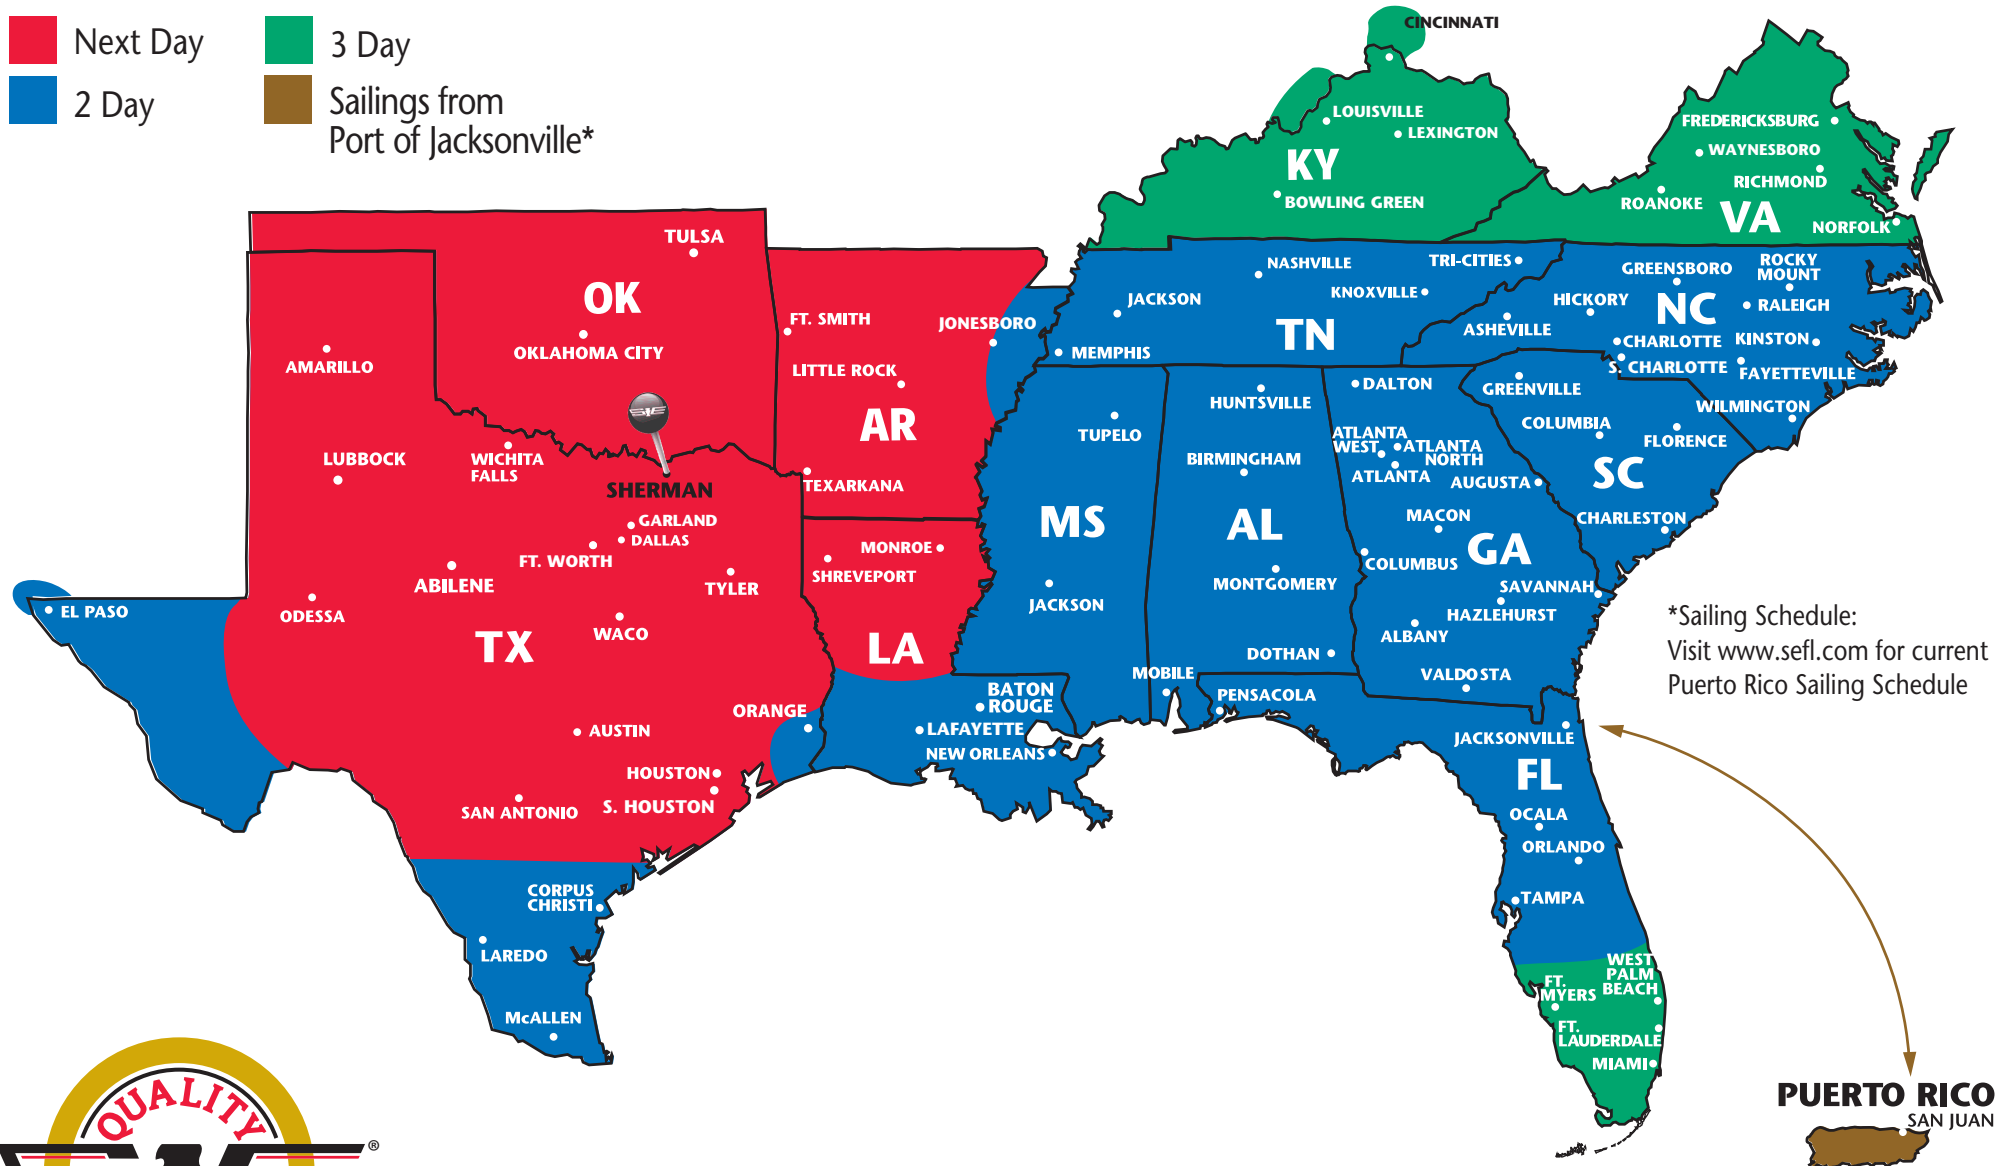

SOUTHEASTERN FREIGHT LINES TRANSIT TIMES

SHERMAN, TEXAS

Next Day
2 Day

3 Day
Sailings from Port of Jacksonville*

SOUTHEASTERN FREIGHT LINES

3209 Northgate Drive ■ Sherman, TX 75092 ■ 903-892-8389 ■ 877-949-7335 ■ 903-892-8704 FAX
FOR GUARANTEED SERVICES 866-733-5733 ■ www.sefl.com

Some outlying zips may require additional day(s) transit. Refer to www.sefl.com for exact transit times.

1900147
04/2020