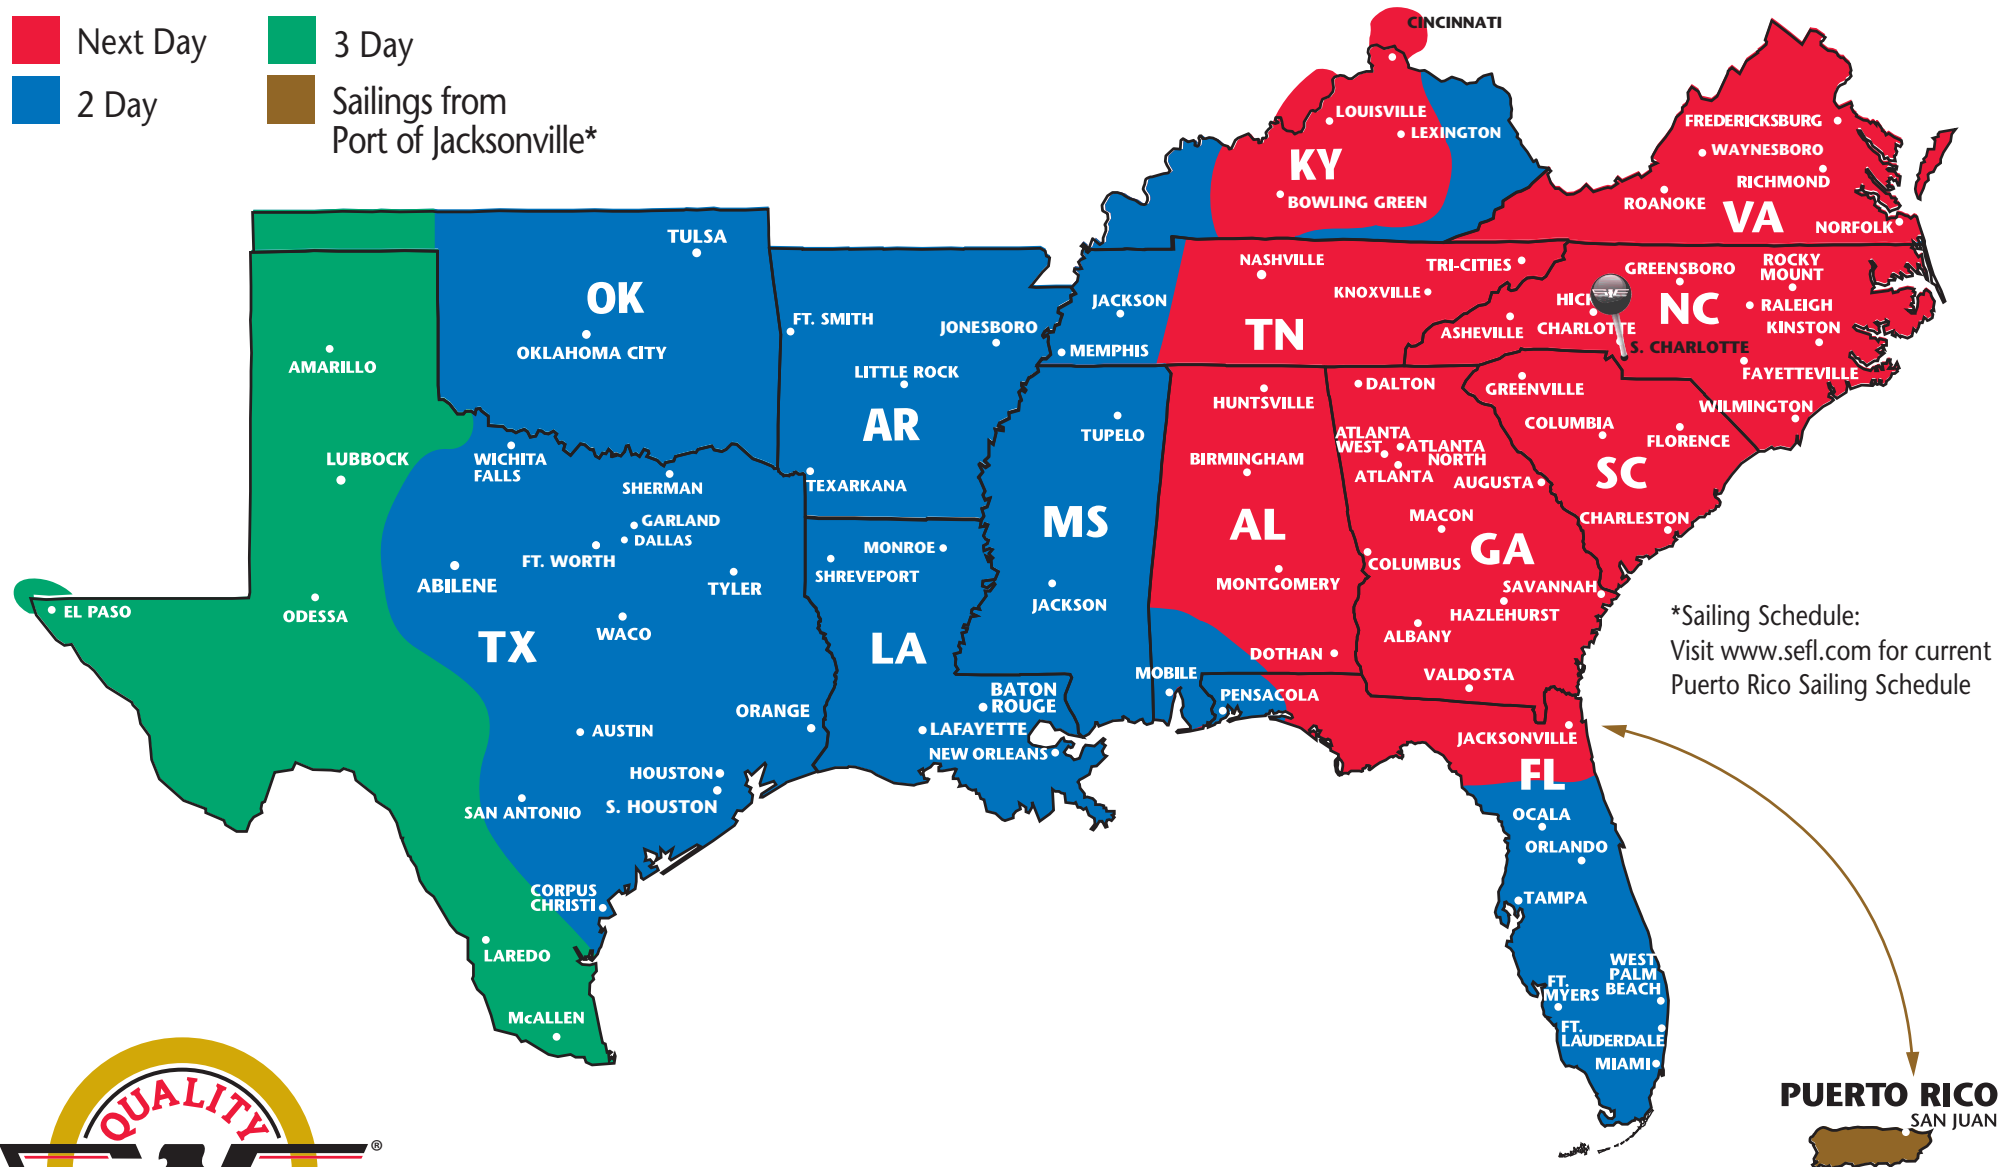

SOUTHEASTERN FREIGHT LINES TRANSIT TIMES

SOUTH CHARLOTTE, NORTH CAROLINA

- Next Day
- 3 Day
- 2 Day
- Sailings from Port of Jacksonville*

*Sailing Schedule:
Visit www.sefl.com for current
Puerto Rico Sailing Schedule

SOUTHEASTERN FREIGHT LINES

11700 Steele Creek Road ■ Charlotte, NC 28270 ■ 704-587-4500 ■ 888-480-7335 ■ 704-583-3284 FAX

FOR GUARANTEED SERVICES 866-733-5733 ■ www.sefl.com

Some outlying zips may require additional day(s) transit. Refer to www.sefl.com for exact transit times.