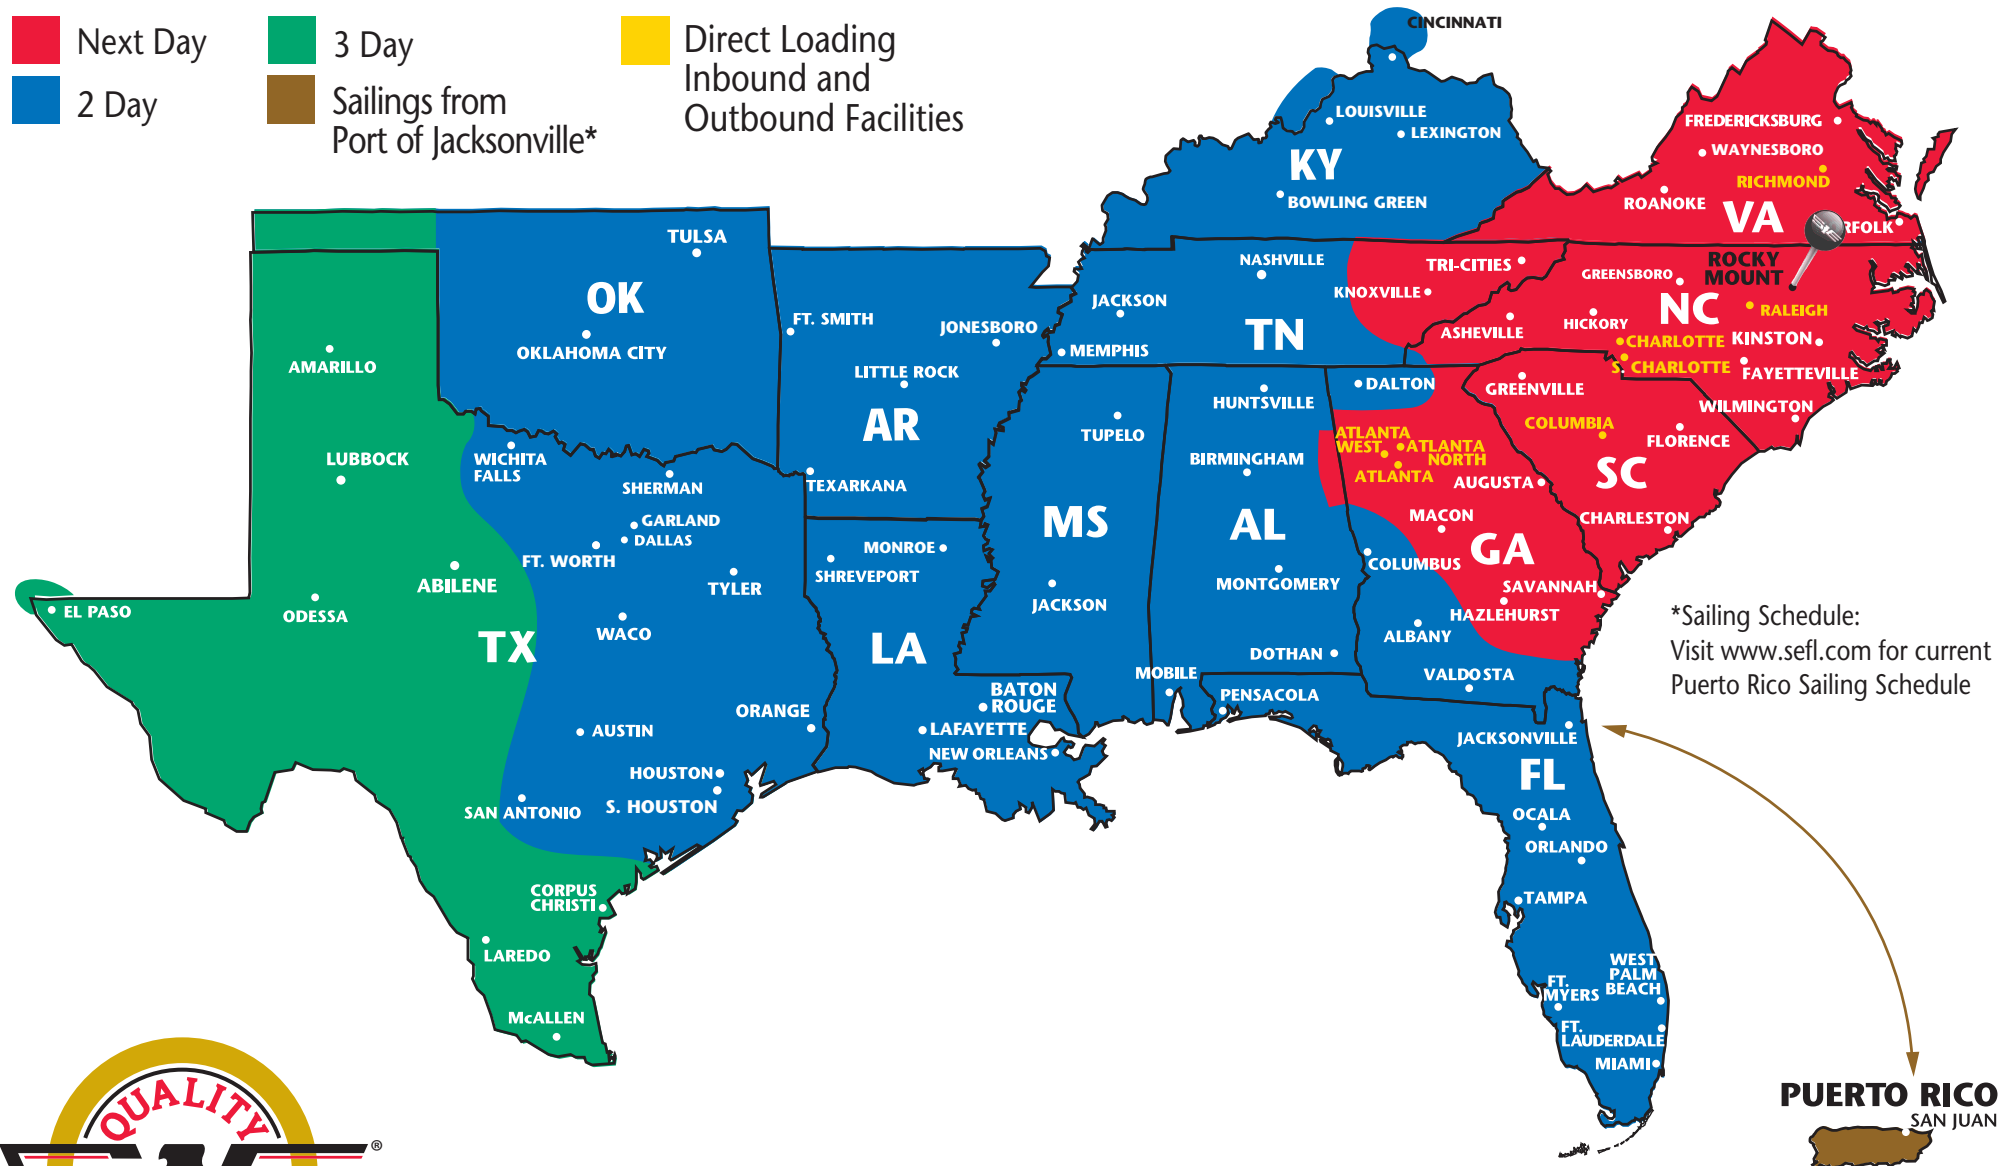

SOUTHEASTERN FREIGHT LINES TRANSIT TIMES

ROCKY MOUNT, NORTH CAROLINA

- Next Day
- 3 Day
- Direct Loading Inbound and Outbound Facilities
- 2 Day
- Sailings from Port of Jacksonville*

*Sailing Schedule:
Visit www.sefl.com for current
Puerto Rico Sailing Schedule

SOUTHEASTERN FREIGHT LINES

209 Freight Road ■ Rocky Mount, NC 27804 ■ 252-937-6366 ■ 800-682-9810 ■ 252-443-1653 FAX
FOR GUARANTEED SERVICES 866-733-5733 ■ www.sefl.com

Some outlying zips may require additional day(s) transit. Refer to www.sefl.com for exact transit times.