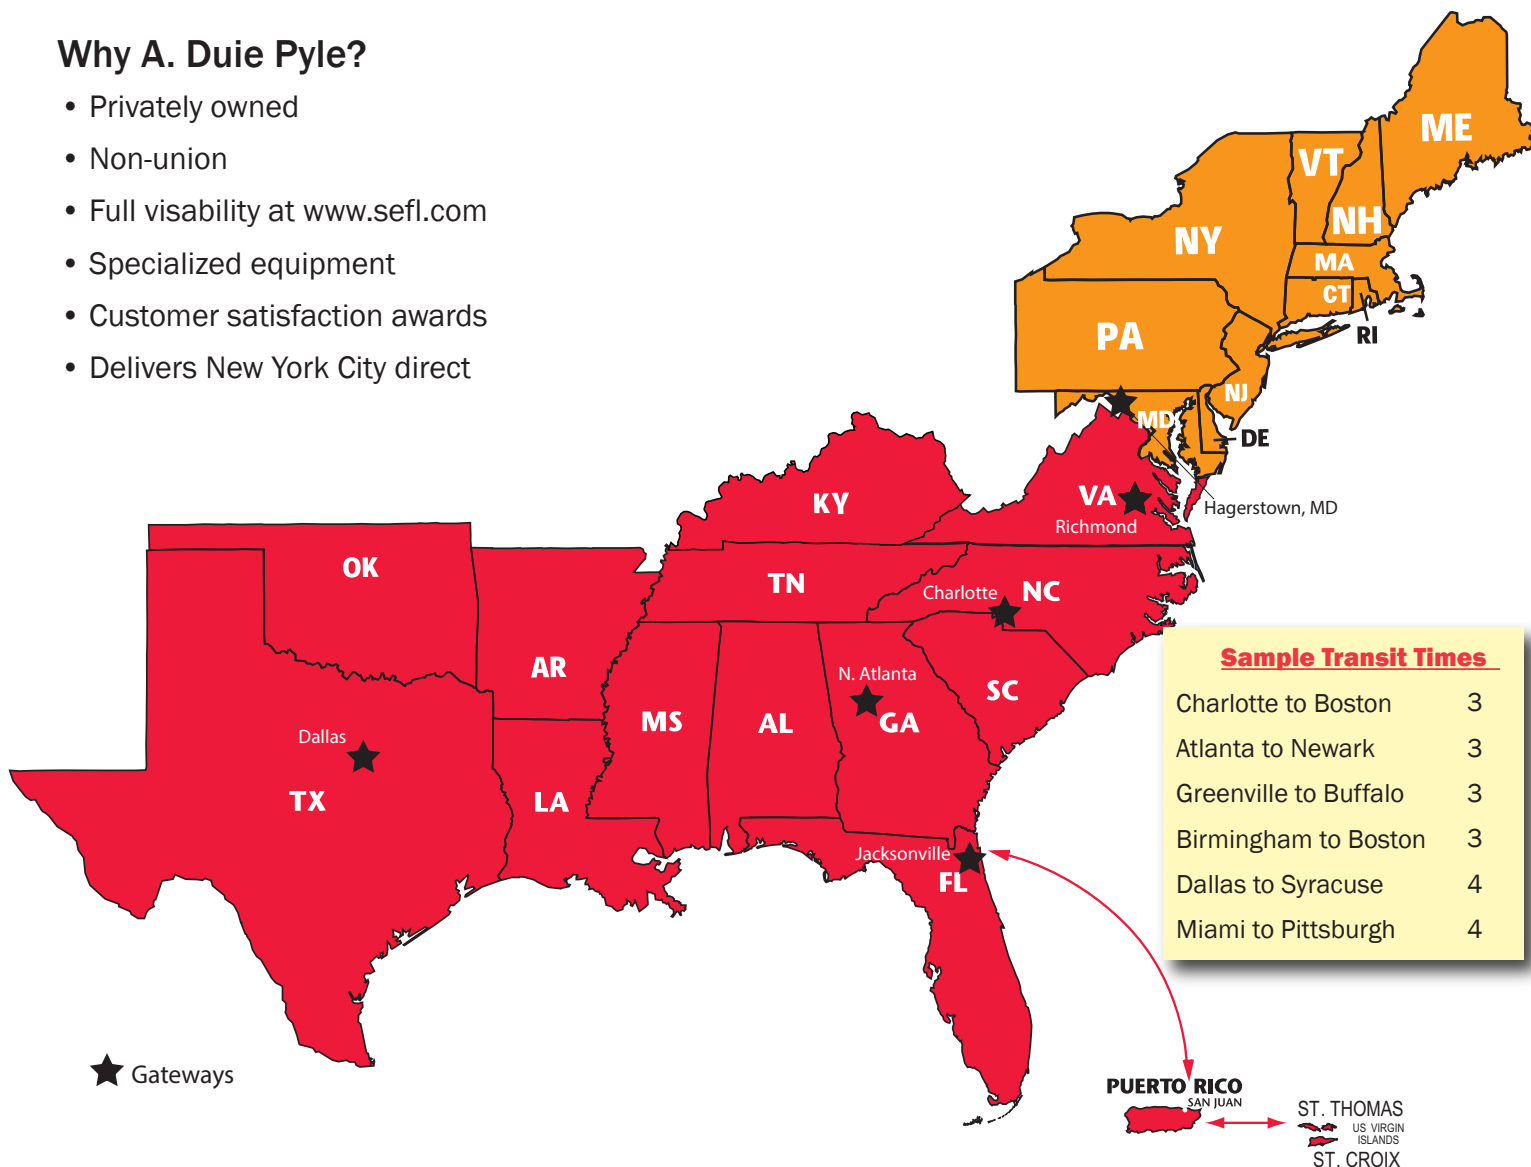

DEPENDABLE COVERAGE

to and from the

NORTHEAST

The partnership between Southeastern Freight Lines and A. Duie Pyle offers you a unique combination of consistent LTL service between the Northeast and the Southeast.

A. DuiePYLE™

PYLE PEOPLE DELIVER

Why A. Duie Pyle?

- Privately owned
- Non-union
- Full visibility at www.sefl.com
- Specialized equipment
- Customer satisfaction awards
- Delivers New York City direct

SOUTHEASTERN FREIGHT LINES

www.sefl.com

CONTACT YOUR LOCAL SOUTHEASTERN
FREIGHT LINES OFFICE FOR RATES

1.800.637.7335