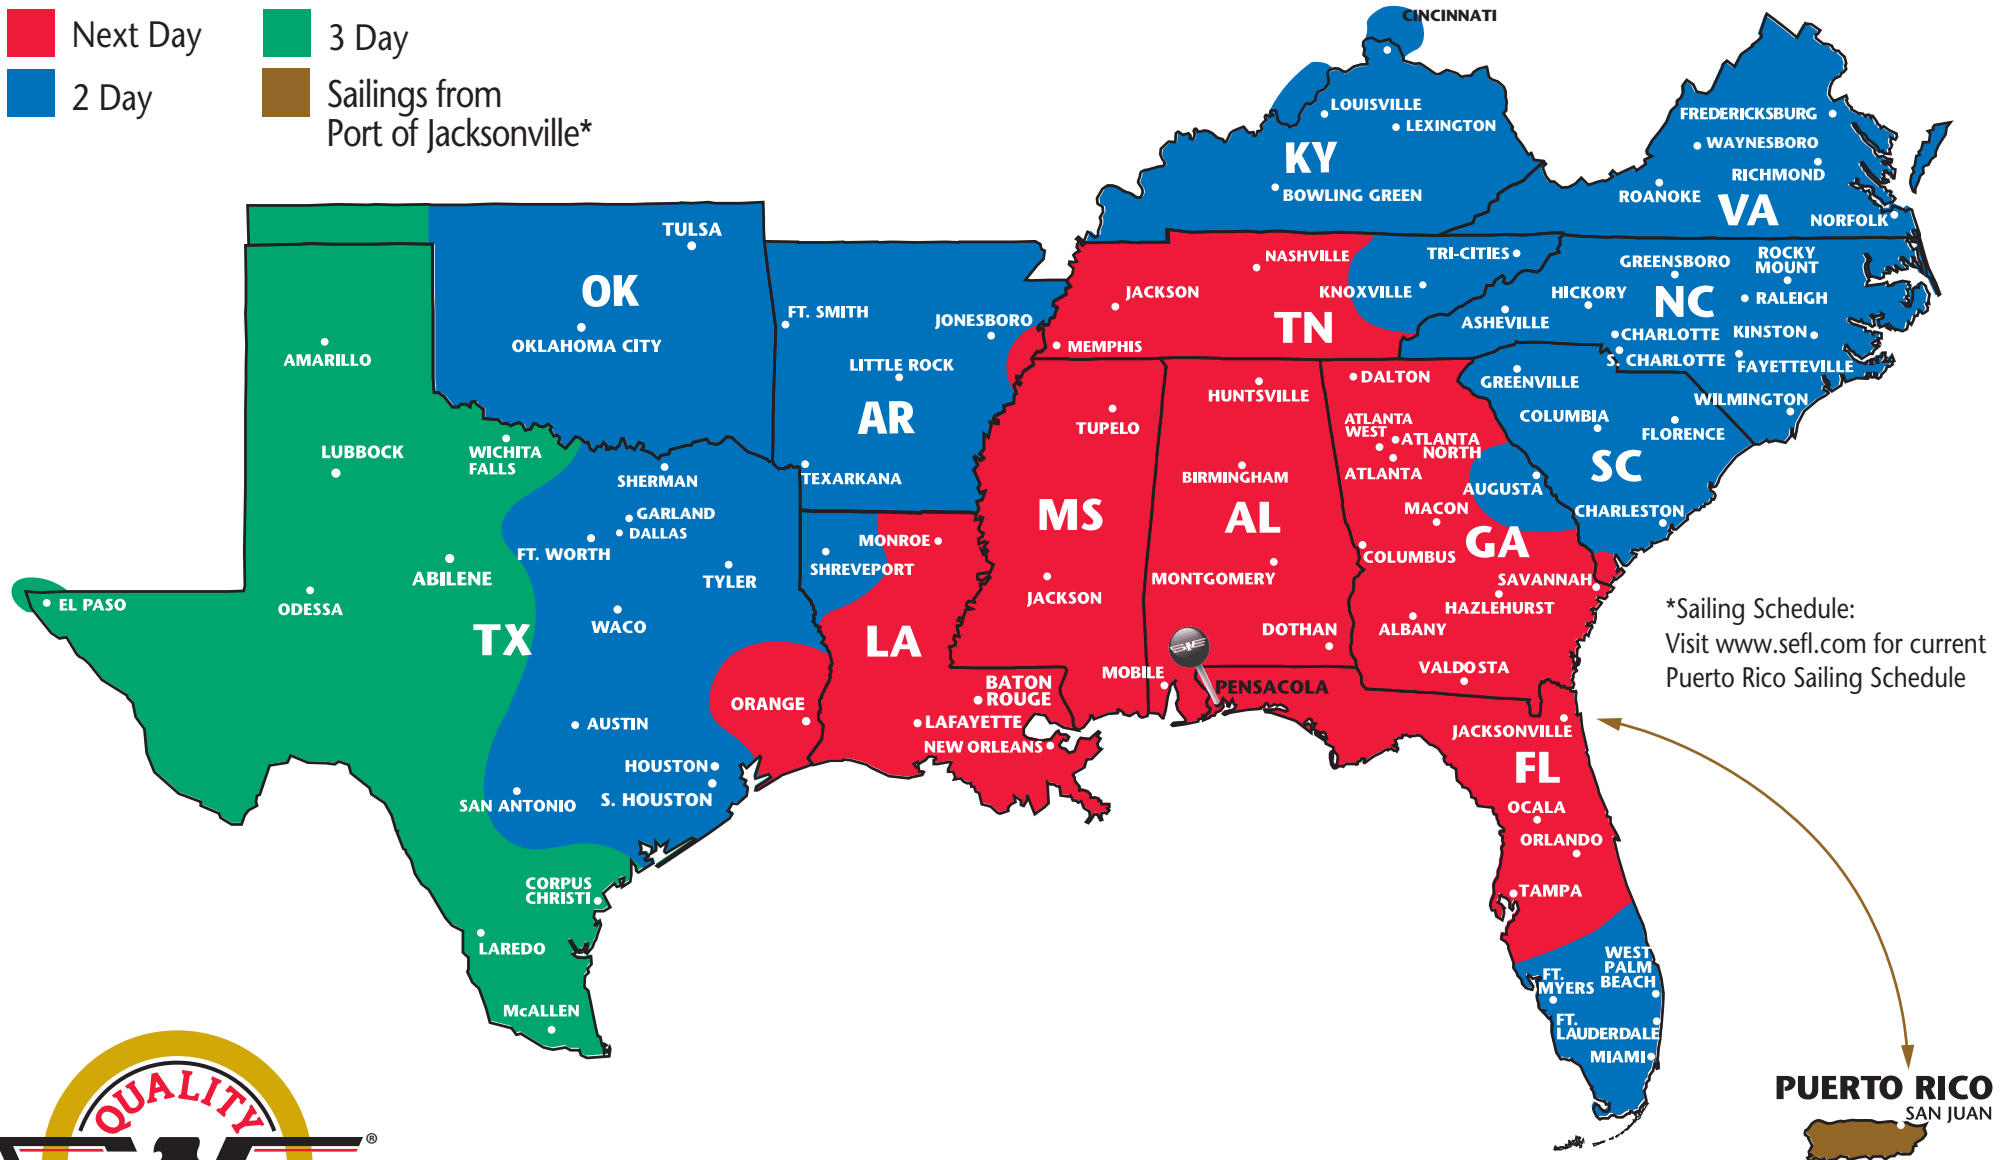

# SOUTHEASTERN FREIGHT LINES TRANSIT TIMES

## PENSACOLA, FLORIDA (Inbound Only)

- Next Day
- 3 Day
- 2 Day
- Sailings from Port of Jacksonville\*

\*Sailing Schedule:  
Visit [www.sefl.com](http://www.sefl.com) for current  
Puerto Rico Sailing Schedule