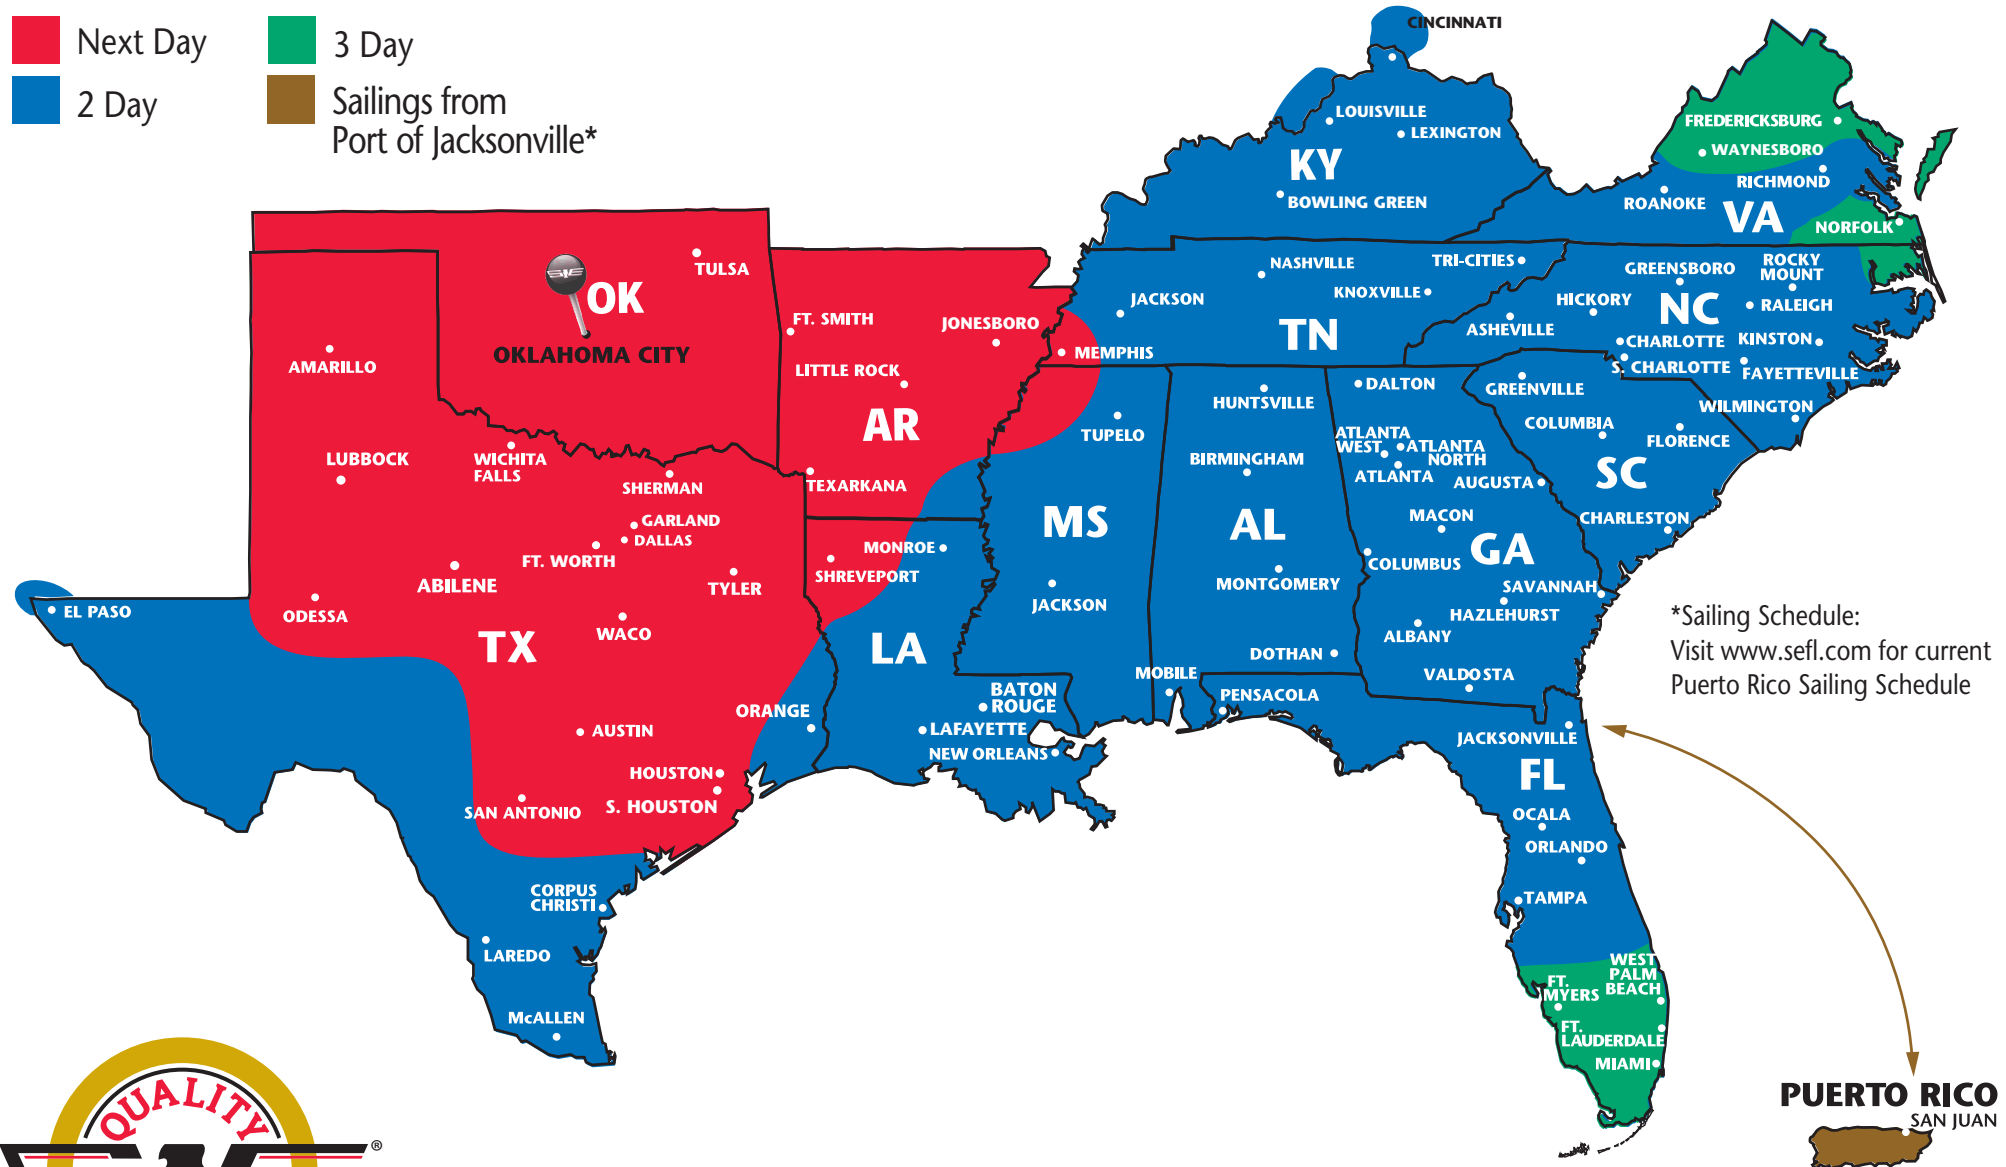

SOUTHEASTERN FREIGHT LINES TRANSIT TIMES

OKLAHOMA CITY, OKLAHOMA

■ Next Day
■ 2 Day

■ 3 Day
■ Sailings from Port of Jacksonville*

*Sailing Schedule:
Visit www.sefl.com for current Puerto Rico Sailing Schedule

SOUTHEASTERN FREIGHT LINES

5400 SW 29th Street ■ Oklahoma City, OK 73179 ■ 405-680-0980 ■ 866-437-7335 ■ 405-680-0698 FAX

FOR GUARANTEED SERVICES 866-733-5733 ■ www.sefl.com

Some outlying zips may require additional day(s) transit. Refer to www.sefl.com for exact transit times.