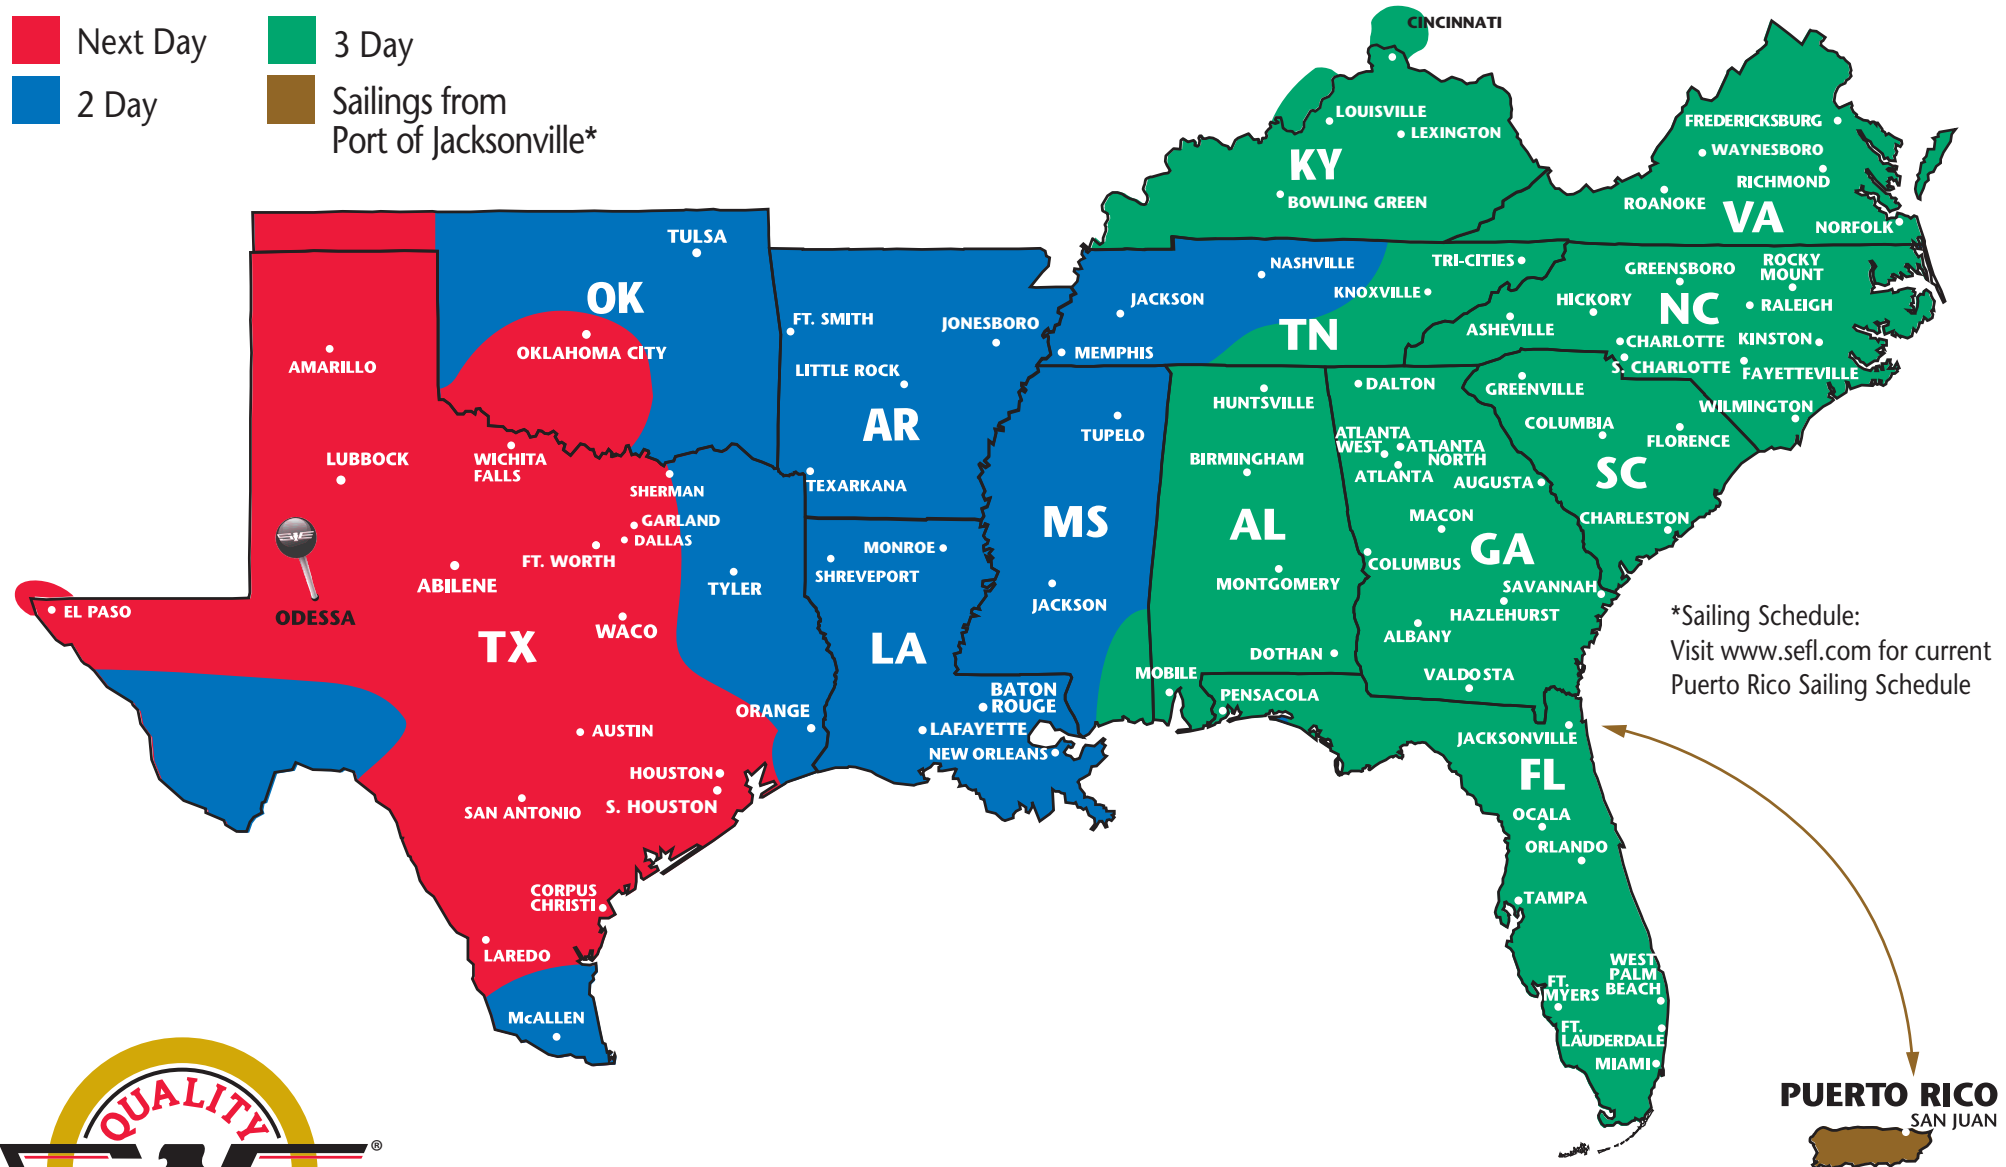

SOUTHEASTERN FREIGHT LINES TRANSIT TIMES

ODESSA, TEXAS

- Next Day
- 3 Day
- 2 Day
- Sailings from Port of Jacksonville*

*Sailing Schedule:
Visit www.sefl.com for current
Puerto Rico Sailing Schedule

SOUTHEASTERN FREIGHT LINES

801 S Faudree Road ■ Odessa, TX 79766 ■ 432-561-8023 ■ 866-393-7335 ■ 432-561-8234 FAX
FOR GUARANTEED SERVICES 866-733-5733 ■ www.sefl.com

Some outlying zips may require additional day(s) transit. Refer to www.sefl.com for exact transit times.