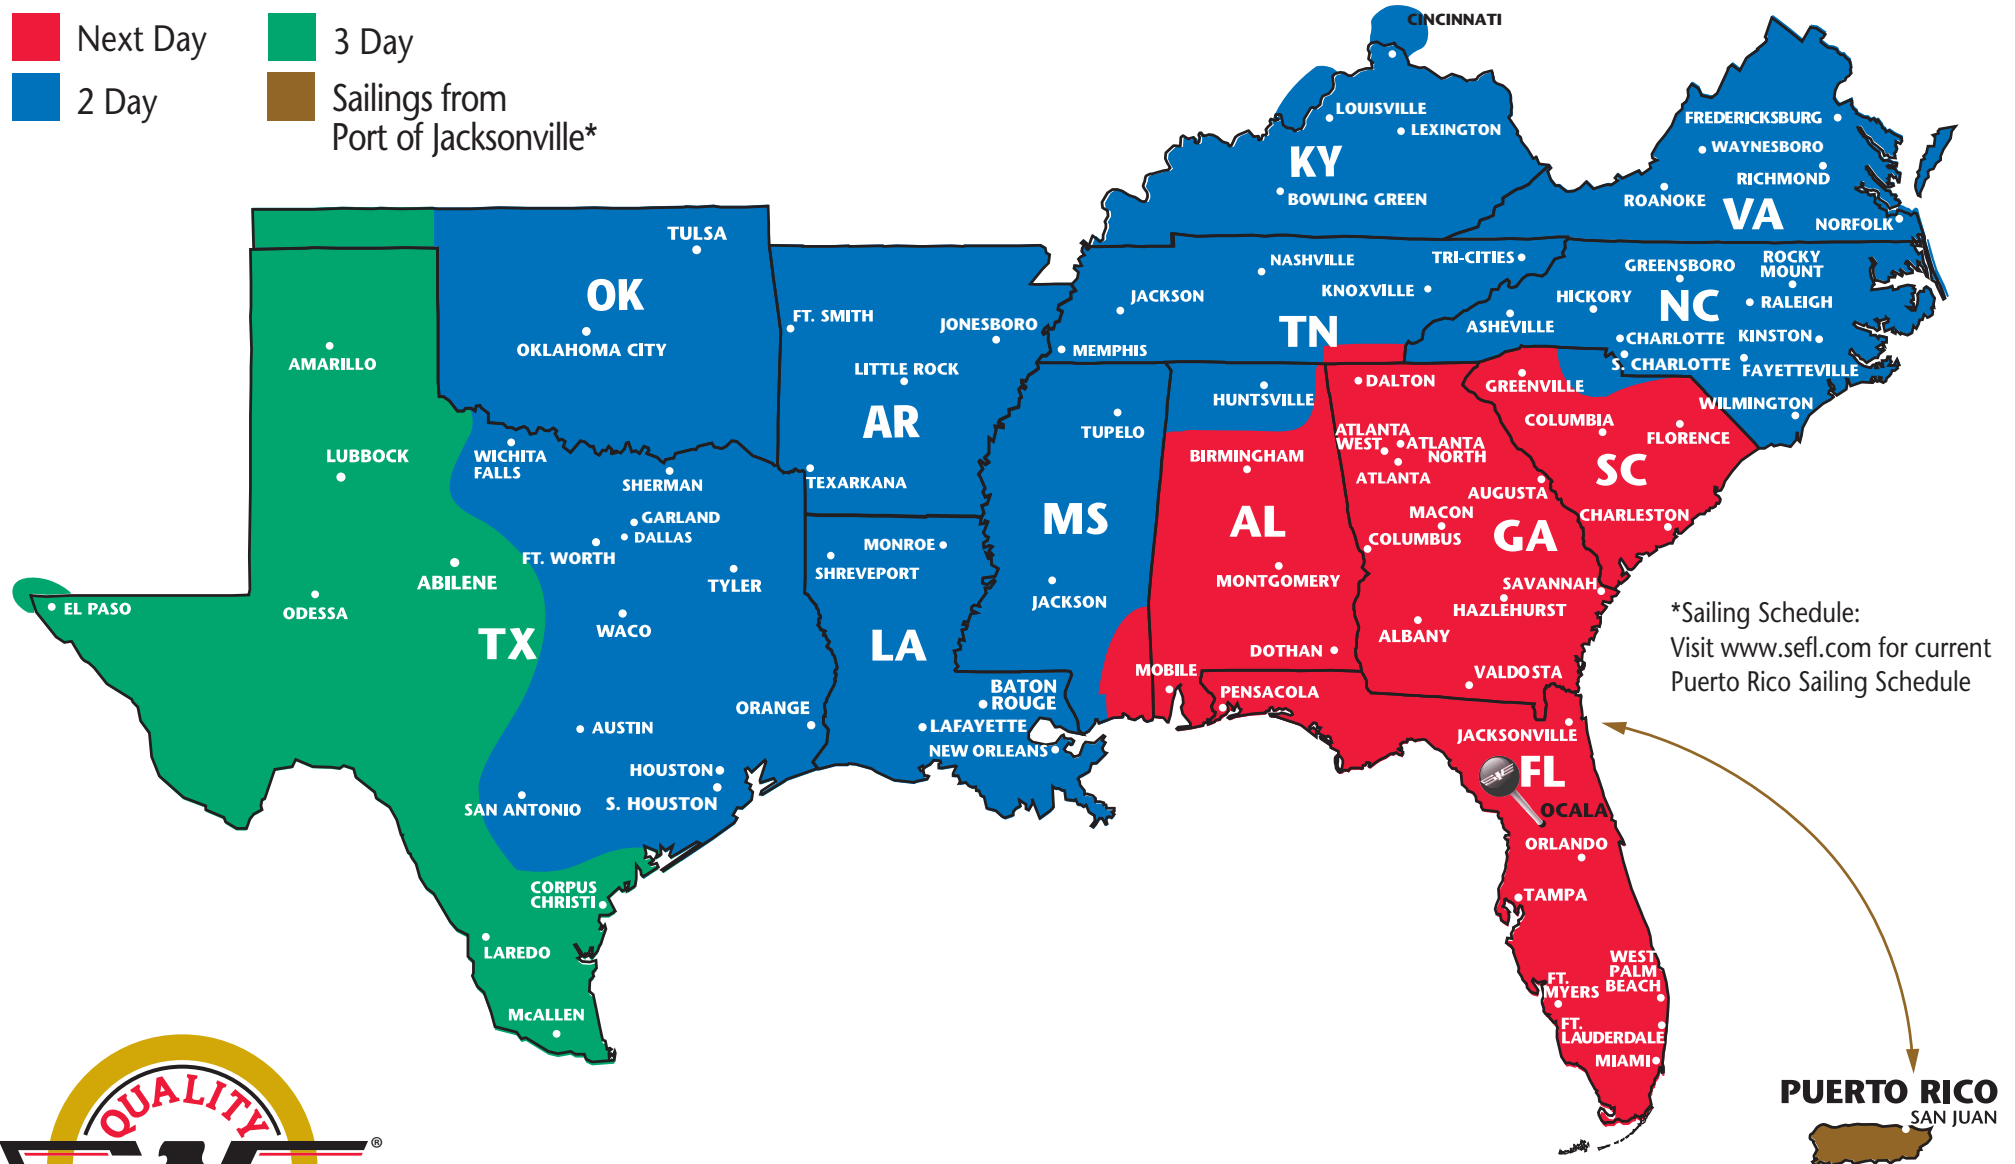

SOUTHEASTERN FREIGHT LINES TRANSIT TIMES

OCALA, FLORIDA

- Next Day
- 3 Day
- 2 Day
- Sailings from Port of Jacksonville*

SOUTHEASTERN FREIGHT LINES

520 NW 52nd Avenue ■ Ocala, FL 34482 ■ 352-351-2313 ■ 888-430-7335 ■ 352-351-4293 FAX
 FOR GUARANTEED SERVICES 866-733-5733 ■ www.sefl.com

Some outlying zips may require additional day(s) transit. Refer to www.sefl.com for exact transit times.

1900144
03/2020