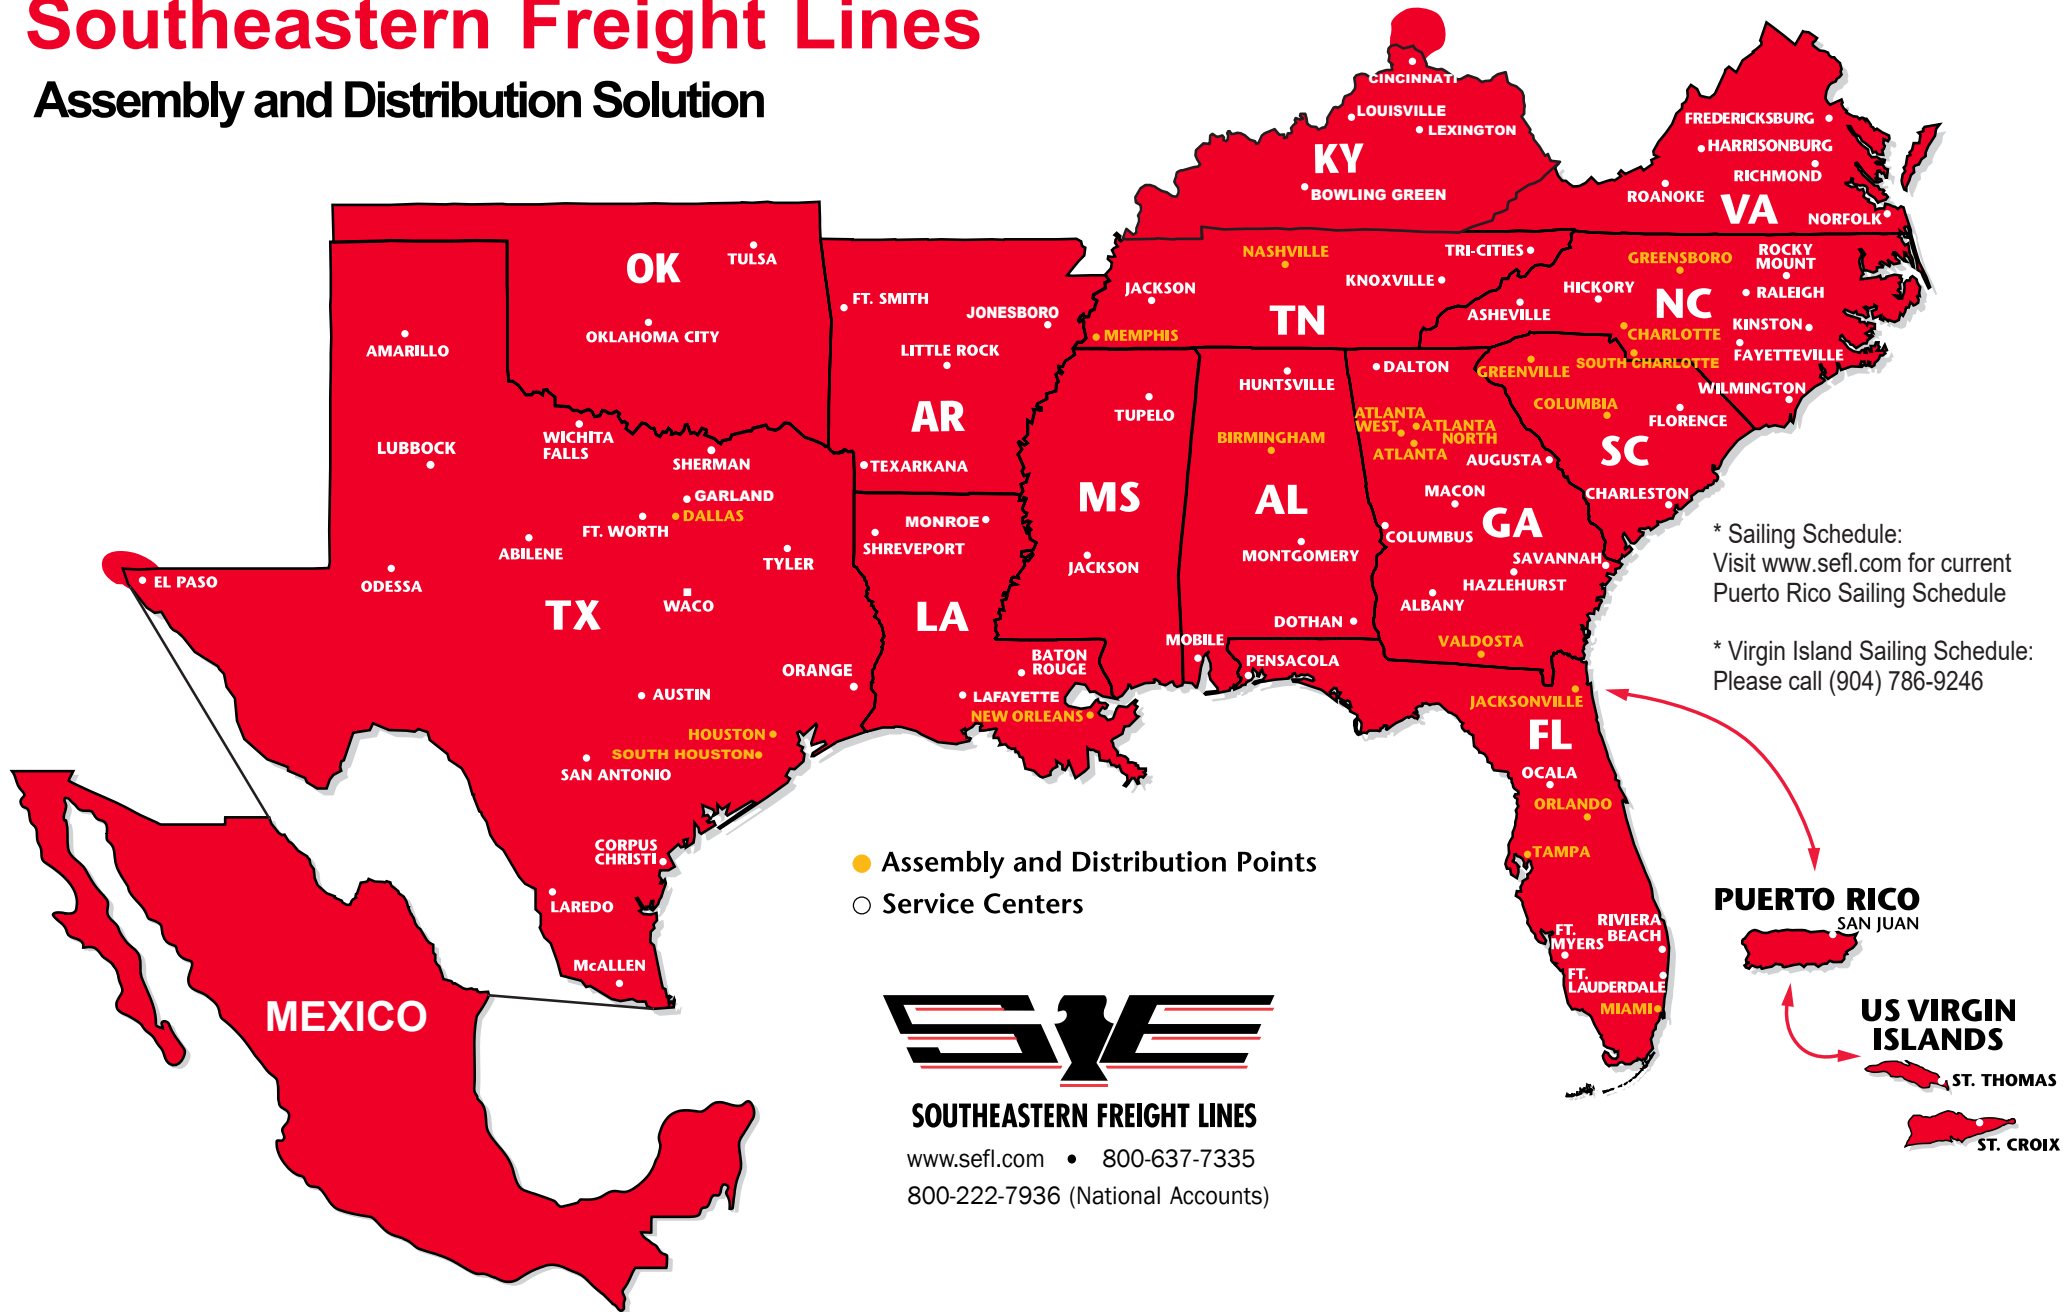

# Southeastern Freight Lines

## Assembly and Distribution Solution

Complete service to Southeast, Southwest, Mexico, Puerto Rico, and US Virgin Islands • Privately owned, non-union • Financially secure  
 Next-day specialist • Professional, uniformed drivers • Driver hand-held computers • Customized support software  
 Investing in the future • Highest levels of customer satisfaction • 11th largest LTL company in the nation