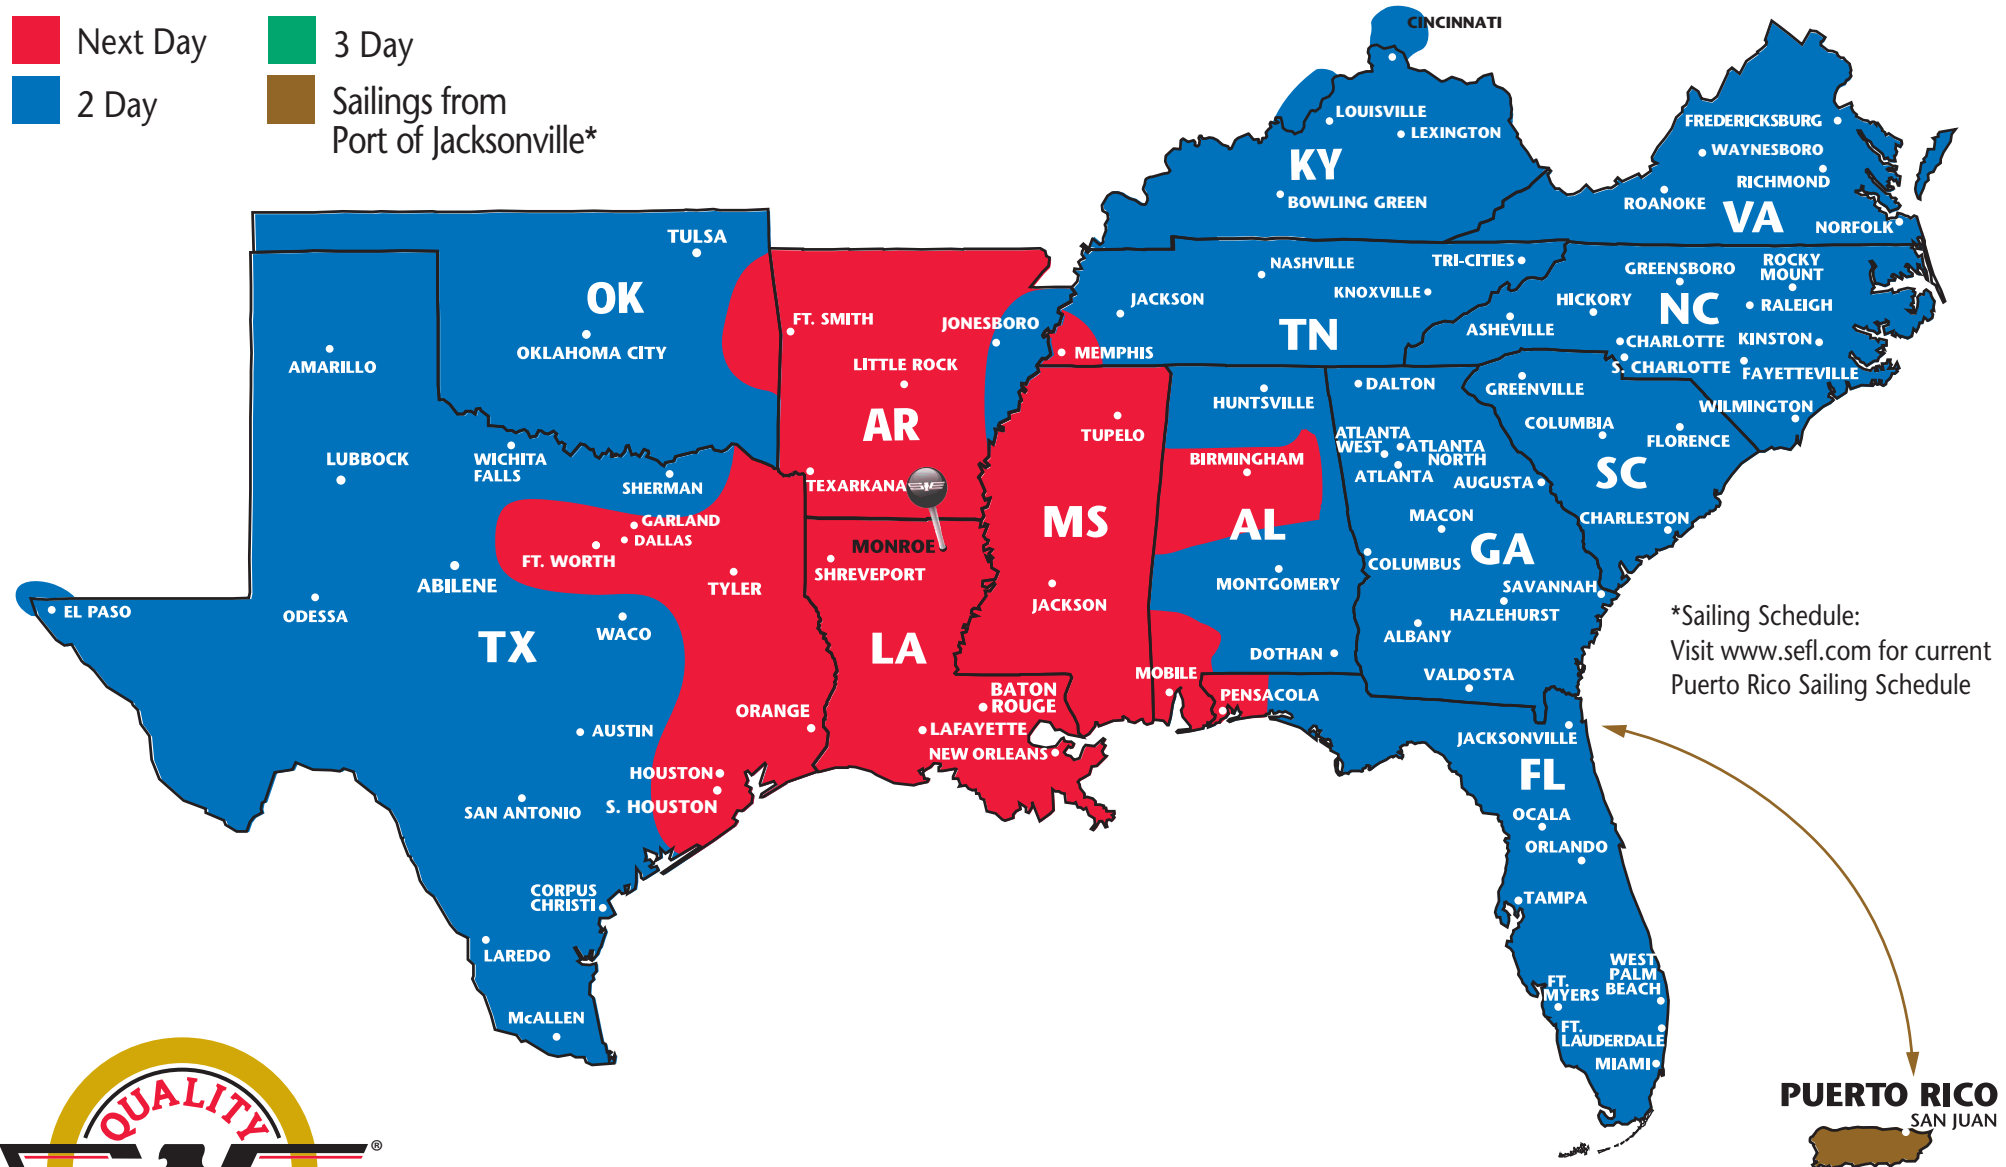

SOUTHEASTERN FREIGHT LINES TRANSIT TIMES

MONROE, LOUISIANA

- Next Day
- 3 Day
- 2 Day
- Sailings from Port of Jacksonville*

*Sailing Schedule:
Visit www.sefl.com for current
Puerto Rico Sailing Schedule

SOUTHEASTERN FREIGHT LINES

309 Charleston Drive ■ Monroe, LA 71202 ■ 318-651-9838 ■ 888-997-7335 ■ 318-651-9757 FAX
FOR GUARANTEED SERVICES 866-733-5733 ■ www.sefl.com

Some outlying zips may require additional day(s) transit. Refer to www.sefl.com for exact transit times.