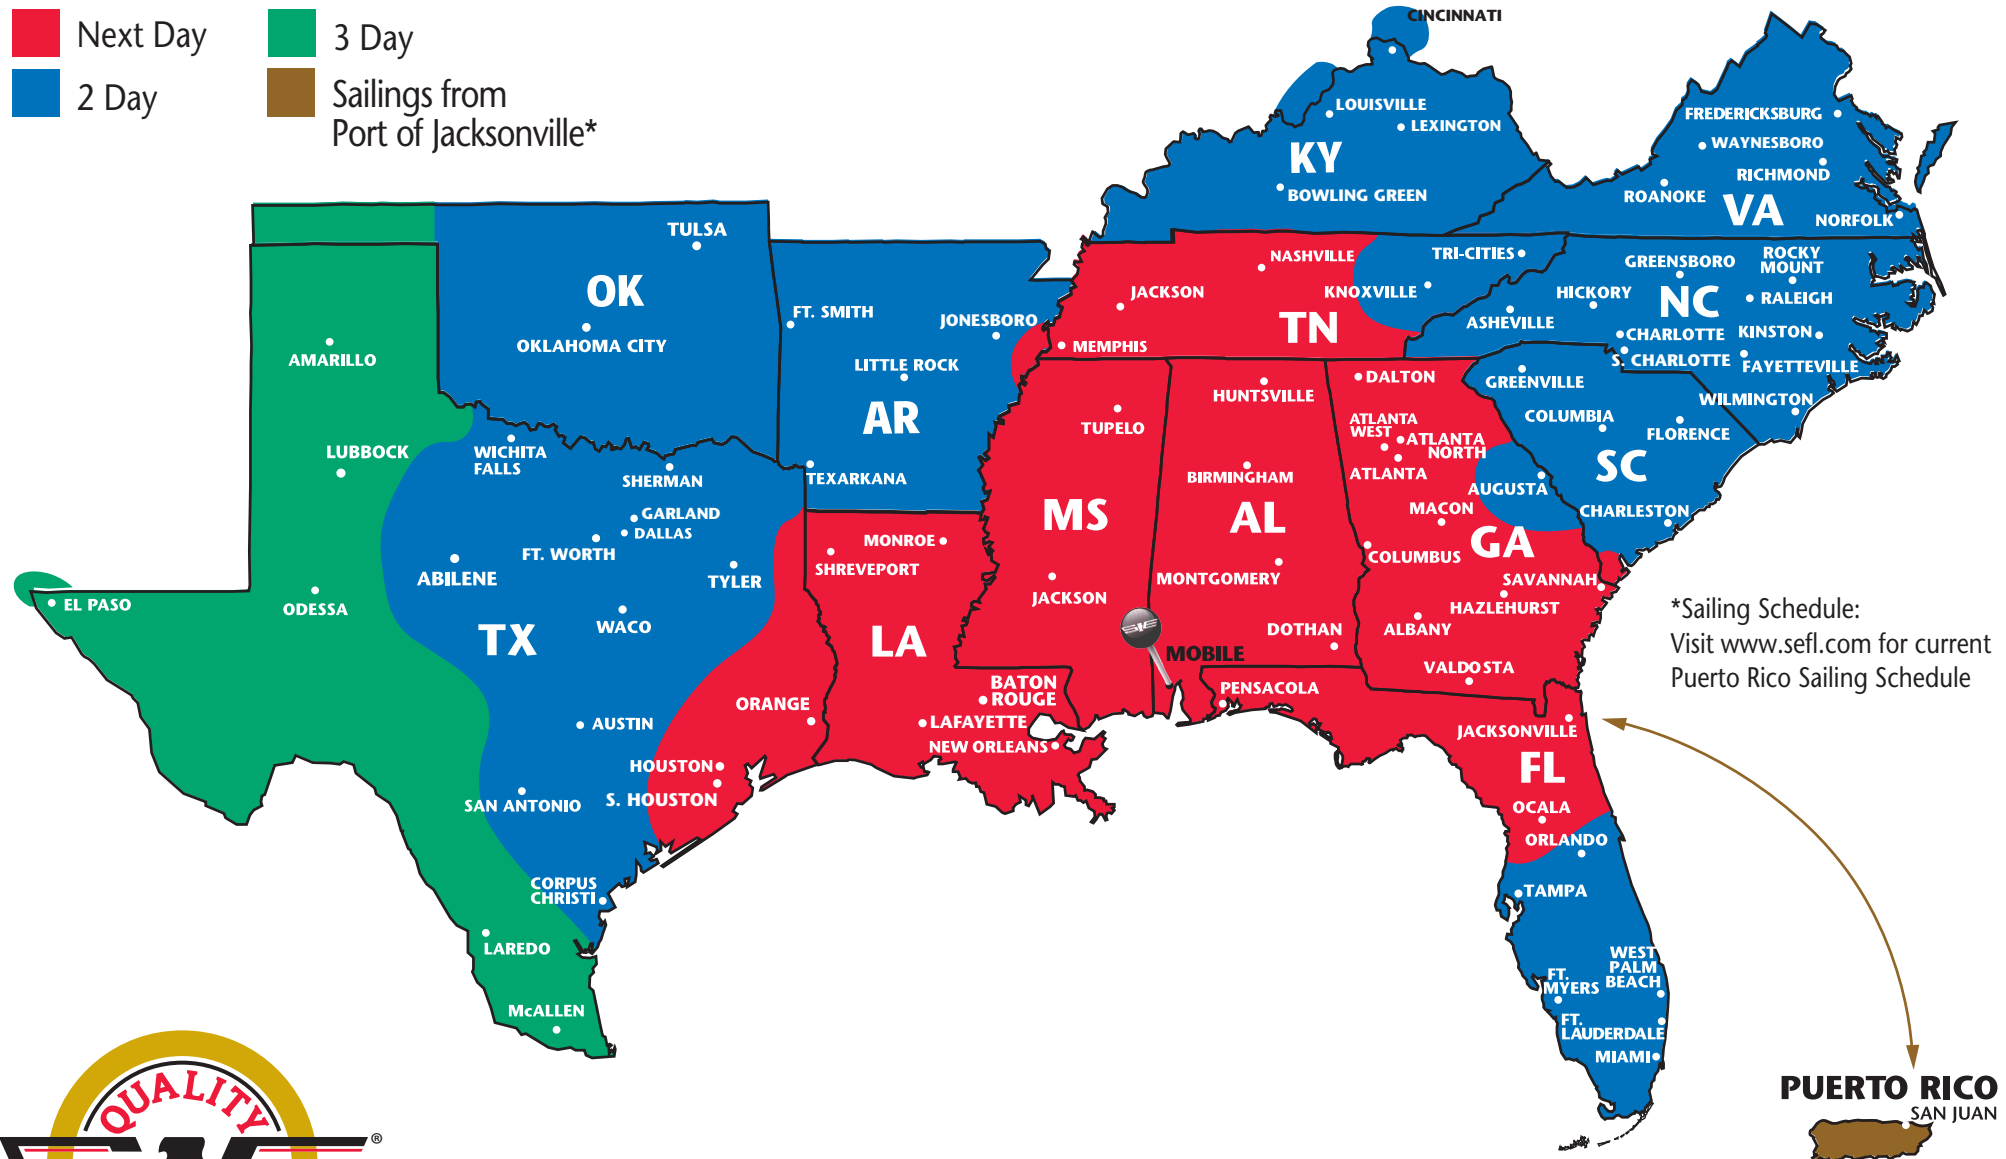

SOUTHEASTERN FREIGHT LINES TRANSIT TIMES

MOBILE, ALABAMA

- Next Day
- 3 Day
- 2 Day
- Sailings from Port of Jacksonville*

*Sailing Schedule:
Visit www.sefl.com for current
Puerto Rico Sailing Schedule

SOUTHEASTERN FREIGHT LINES

5400 Rangeline Road ■ Mobile, AL 36619 ■ 251-443-1557 ■ 866-888-7335 ■ 251-443-8848 FAX

FOR GUARANTEED SERVICES 866-733-5733 ■ www.sefl.com

Some outlying zips may require additional day(s) transit. Refer to www.sefl.com for exact transit times.