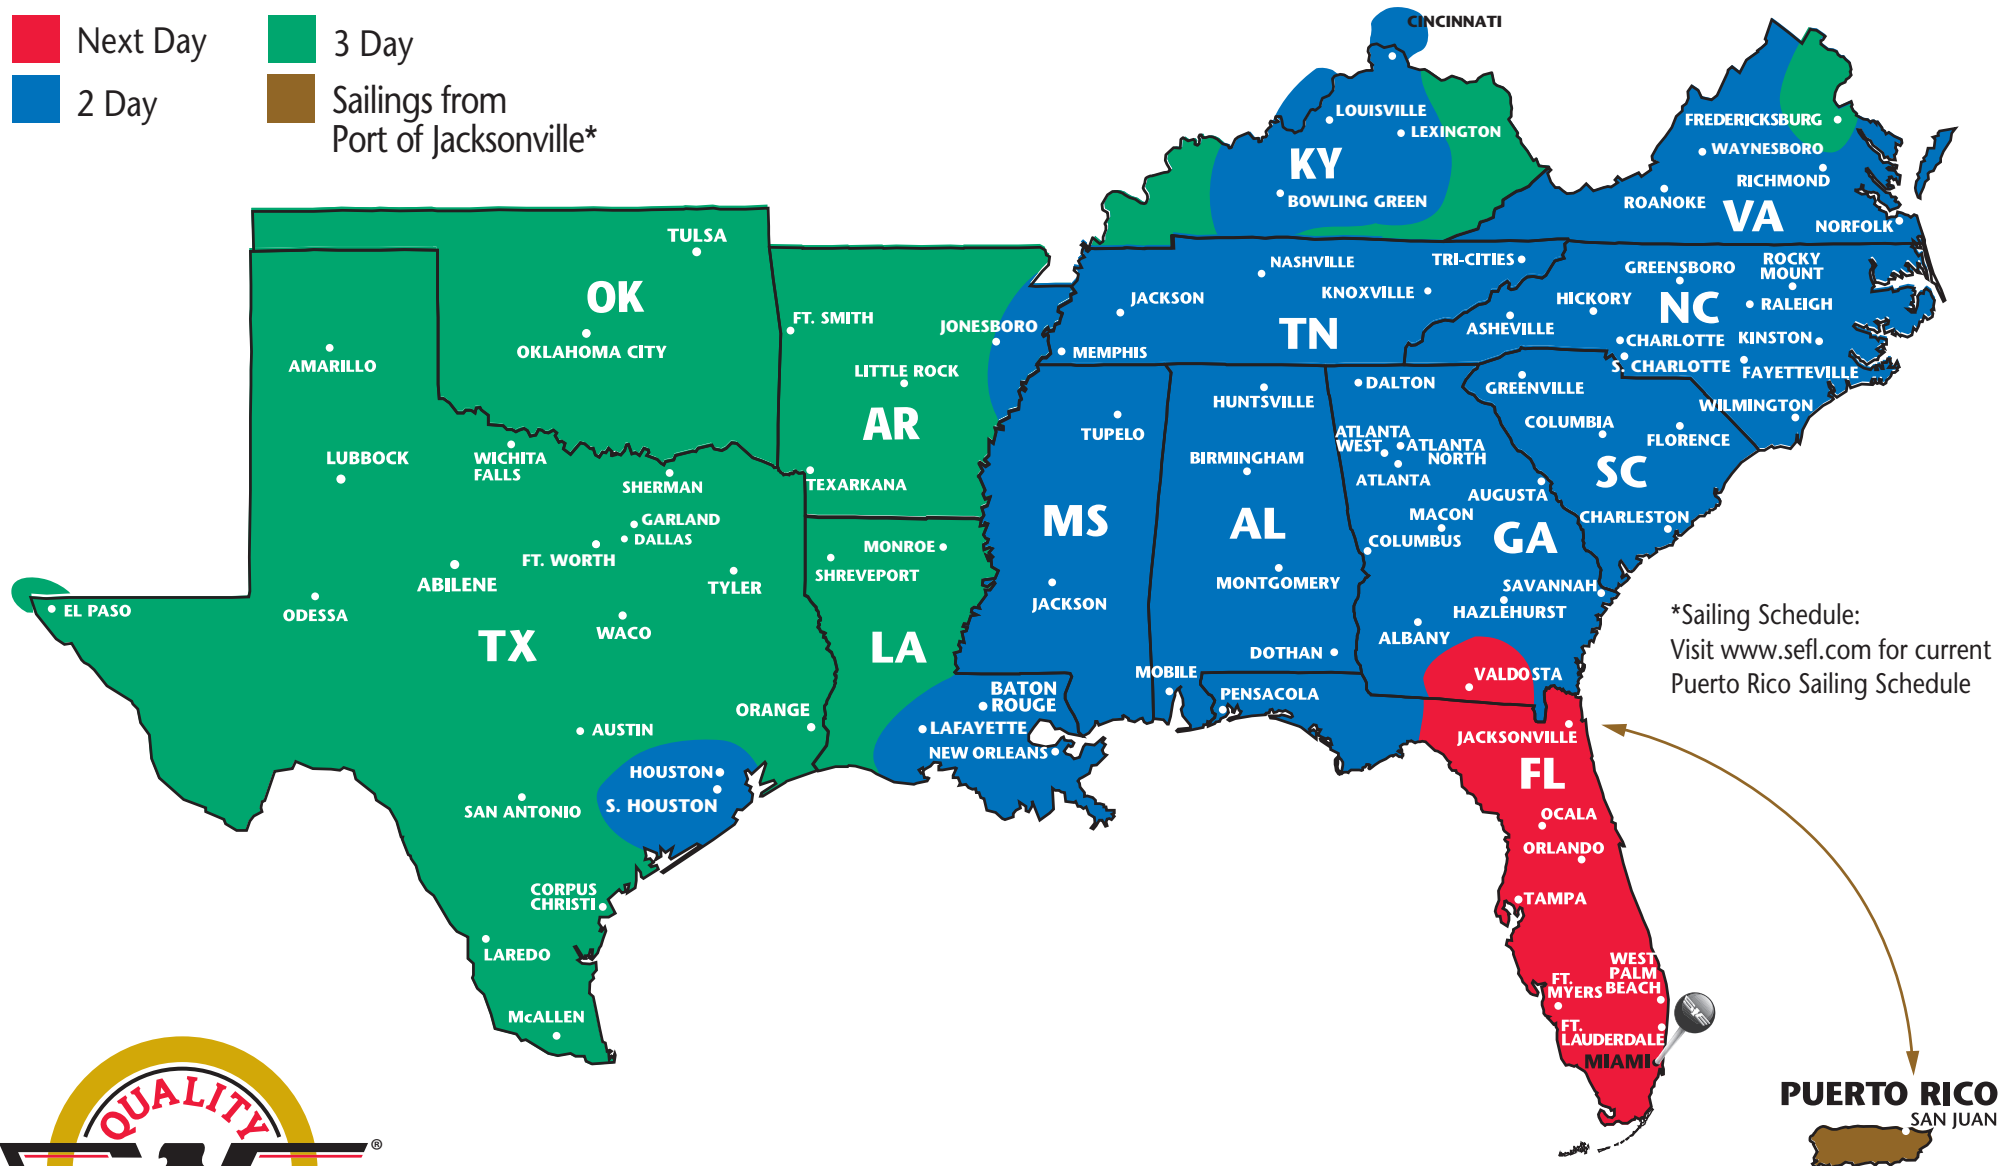

# SOUTHEASTERN FREIGHT LINES TRANSIT TIMES

## MIAMI, FLORIDA

■ Next Day  
■ 2 Day

■ 3 Day  
■ Sailings from Port of Jacksonville\*

\*Sailing Schedule:  
Visit [www.sefl.com](http://www.sefl.com) for current  
Puerto Rico Sailing Schedule

**SOUTHEASTERN FREIGHT LINES**

**PUERTO RICO**  
SAN JUAN

1900114  
03/2020