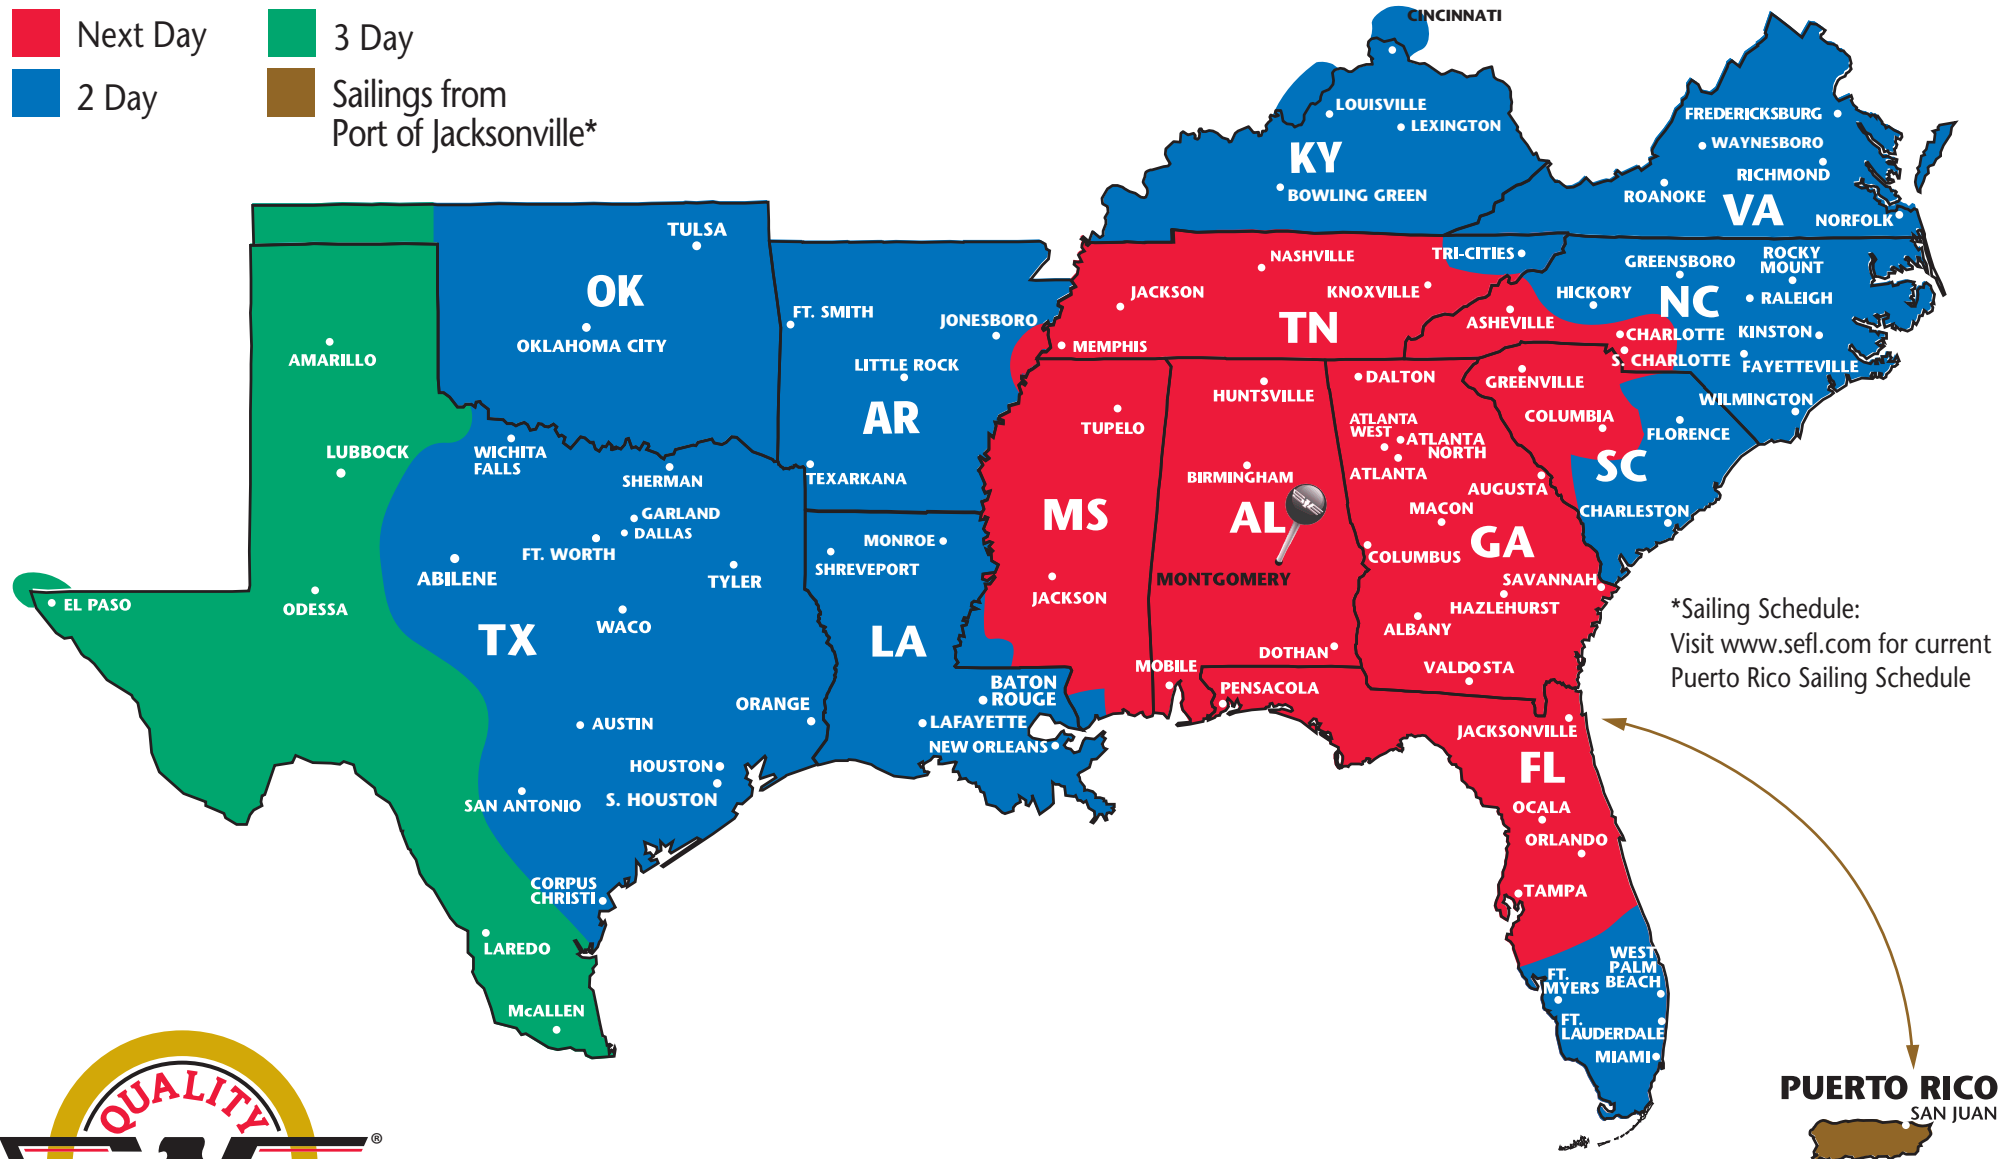

SOUTHEASTERN FREIGHT LINES TRANSIT TIMES

MONTGOMERY, ALABAMA

■ Next Day
■ 2 Day

■ 3 Day
■ Sailings from Port of Jacksonville*

*Sailing Schedule:
Visit www.sefl.com for current
Puerto Rico Sailing Schedule

SOUTHEASTERN FREIGHT LINES

5000 Westport Blvd. ■ Montgomery, AL 36108 ■ 334-281-0200 ■ 800-322-5191 ■ 334-281-9629 FAX
FOR GUARANTEED SERVICES 866-733-5733 ■ www.sefl.com

Some outlying zips may require additional day(s) transit. Refer to www.sefl.com for exact transit times.