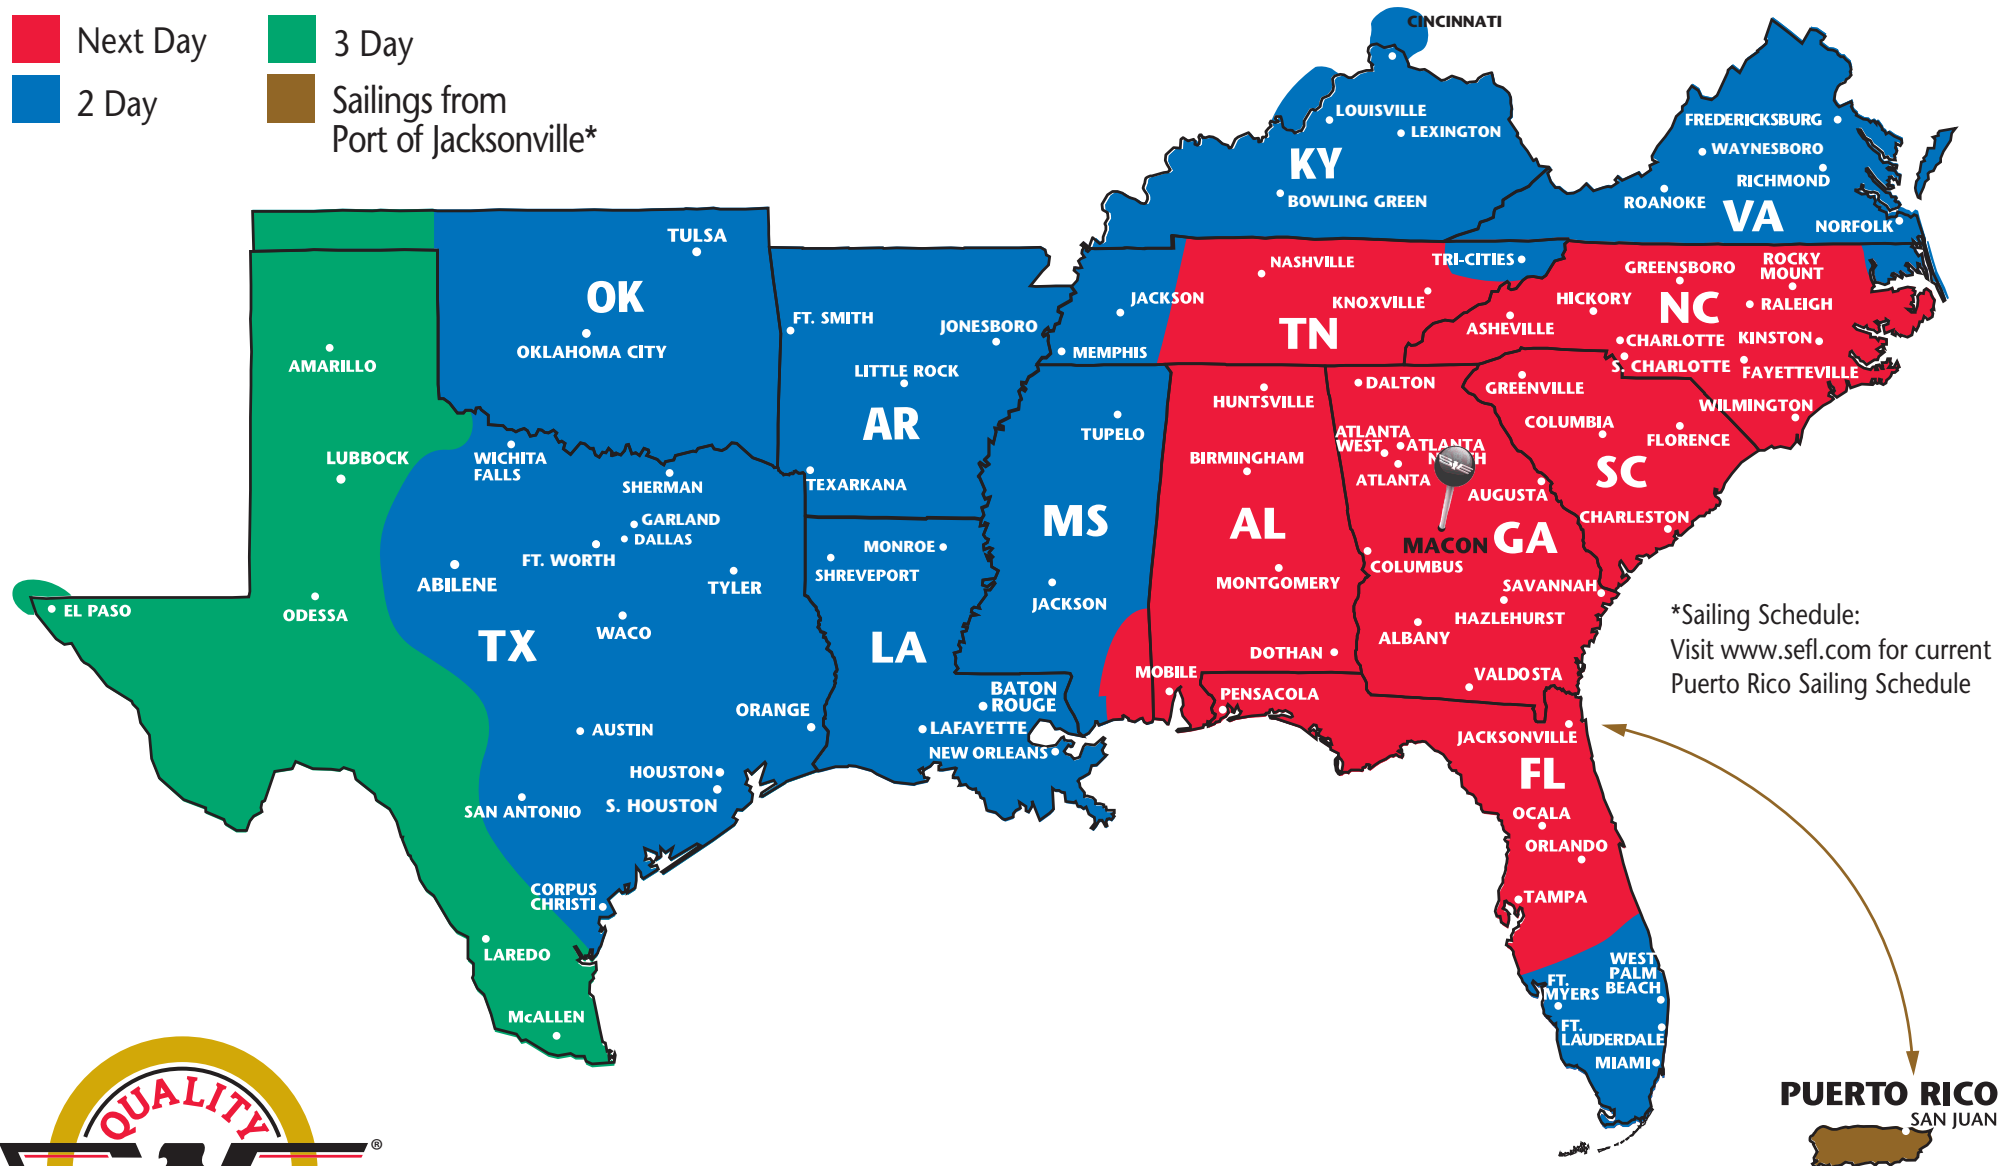

SOUTHEASTERN FREIGHT LINES TRANSIT TIMES

MACON, GEORGIA

- Next Day
- 3 Day
- 2 Day
- Sailings from Port of Jacksonville*

*Sailing Schedule:
Visit www.sefl.com for current
Puerto Rico Sailing Schedule

SOUTHEASTERN FREIGHT LINES