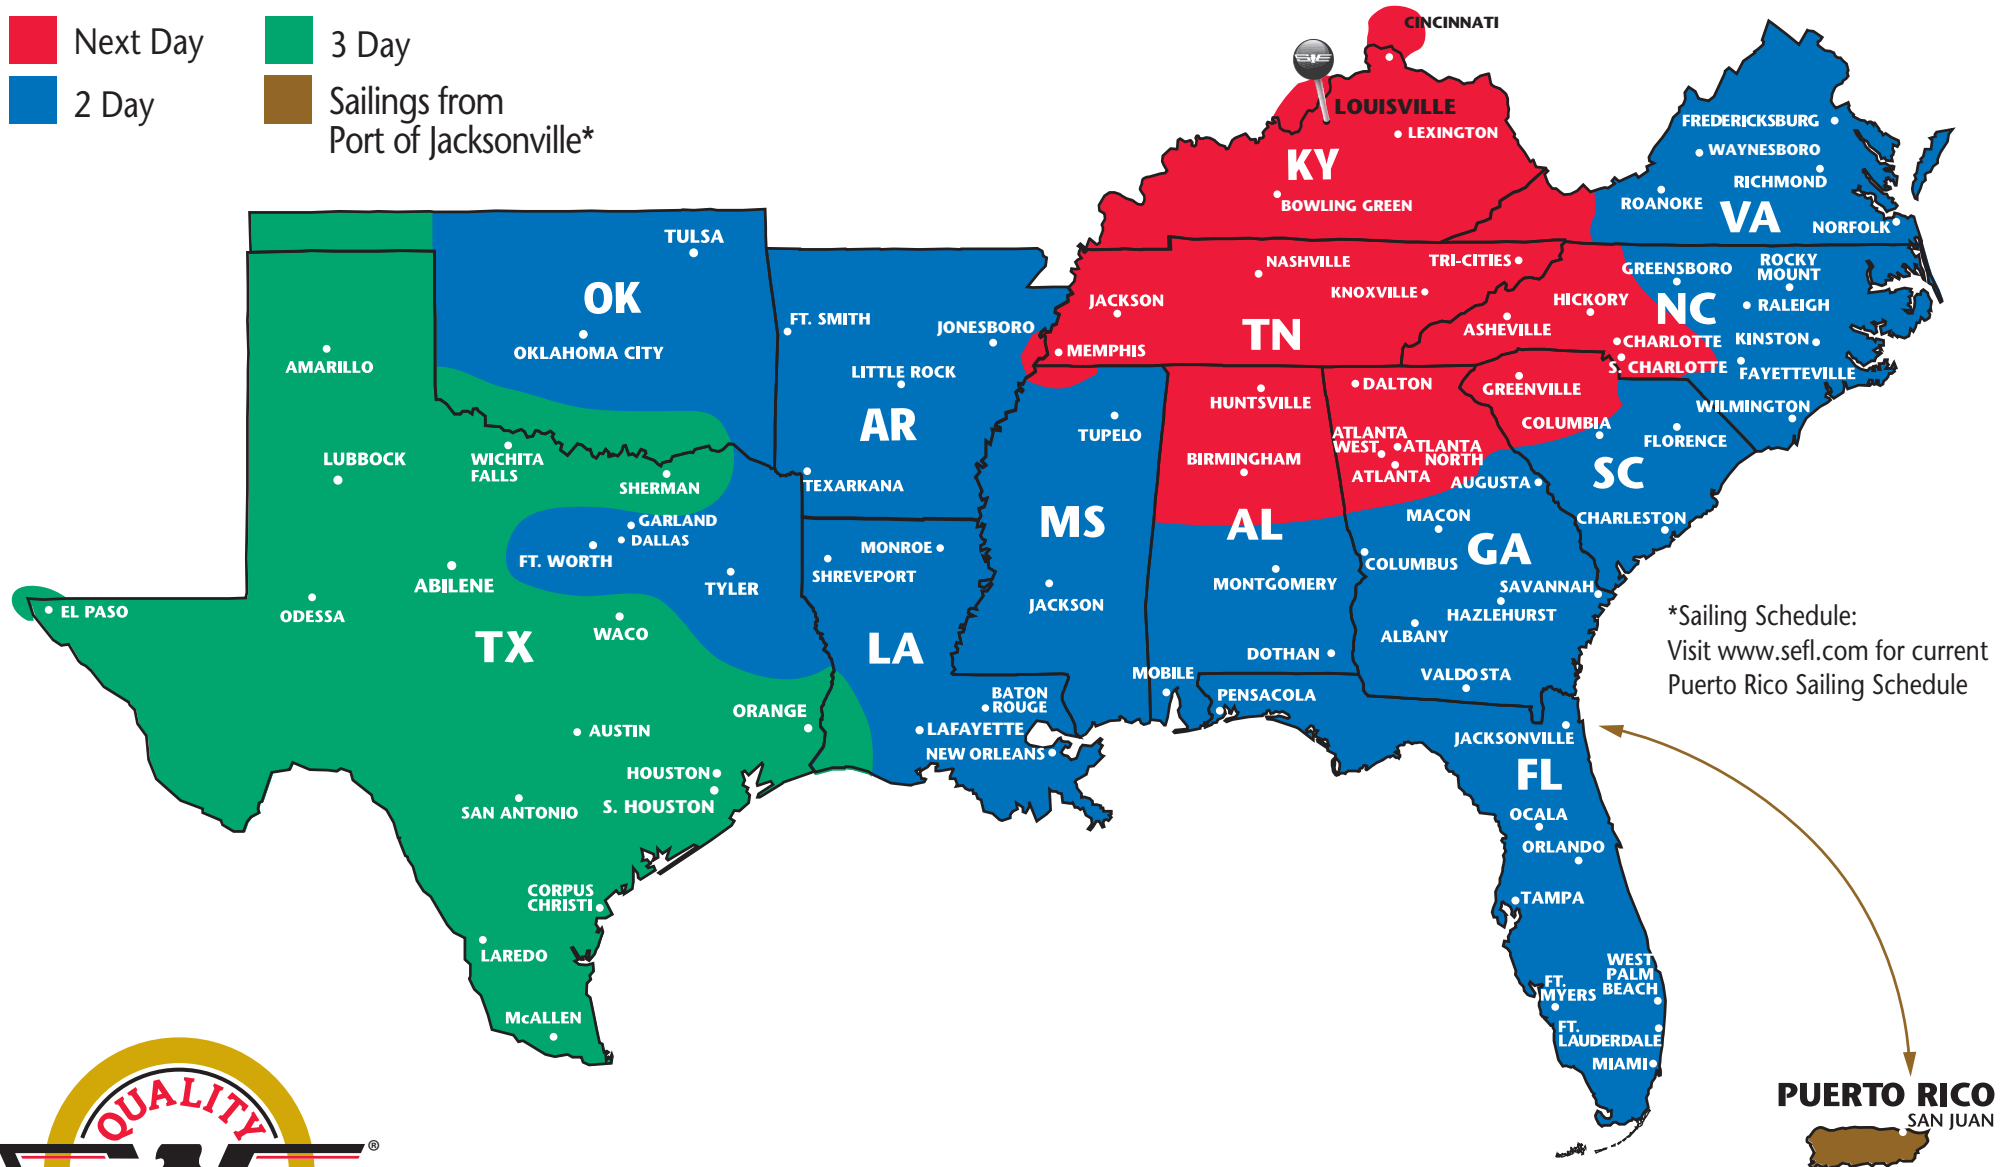

SOUTHEASTERN FREIGHT LINES TRANSIT TIMES

LOUISVILLE, KENTUCKY

■ Next Day
■ 2 Day

■ 3 Day
■ Sailings from Port of Jacksonville*

*Sailing Schedule:
 Visit www.sefl.com for current
 Puerto Rico Sailing Schedule

SOUTHEASTERN FREIGHT LINES

2220 South 7th Street ■ Louisville, KY 40208 ■ 502-912-5809 ■ 888-613-7335 ■ 502-636-1742 FAX

FOR GUARANTEED SERVICES 866-733-5733 ■ www.sefl.com

Some outlying zips may require additional day(s) transit. Refer to www.sefl.com for exact transit times.