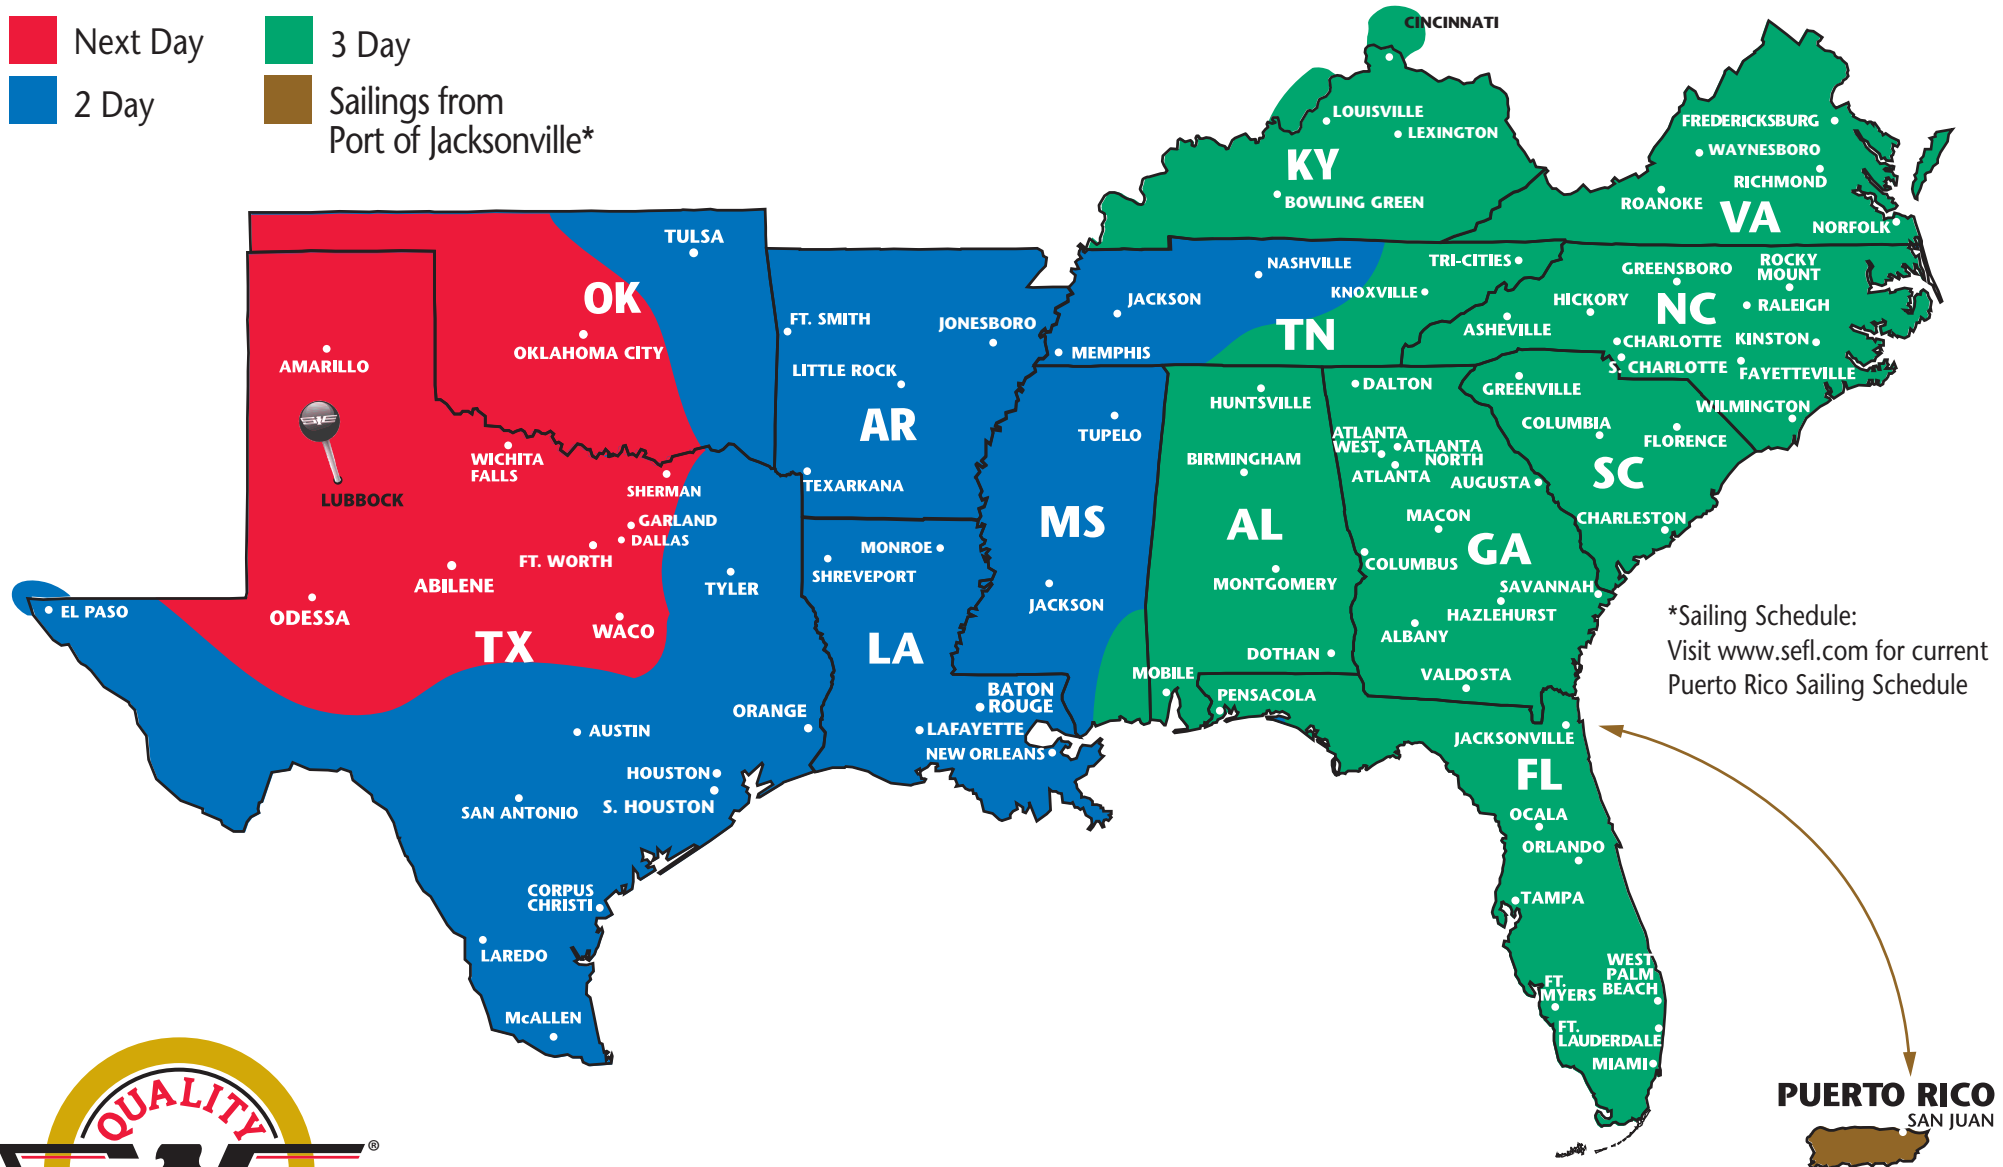

SOUTHEASTERN FREIGHT LINES TRANSIT TIMES

LUBBOCK, TEXAS

- Next Day
- 3 Day
- 2 Day
- Sailings from Port of Jacksonville*

*Sailing Schedule:
Visit www.sefl.com for current
Puerto Rico Sailing Schedule

SOUTHEASTERN FREIGHT LINES

5071 Elm Avenue ■ Lubbock, TX 79404 ■ 806-429-2220 ■ 888-384-7335 ■ 803-747-2890 fax

FOR GUARANTEED SERVICES 866-733-5733 ■ www.sefl.com

Some outlying zips may require additional day(s) transit. Refer to www.sefl.com for exact transit times.