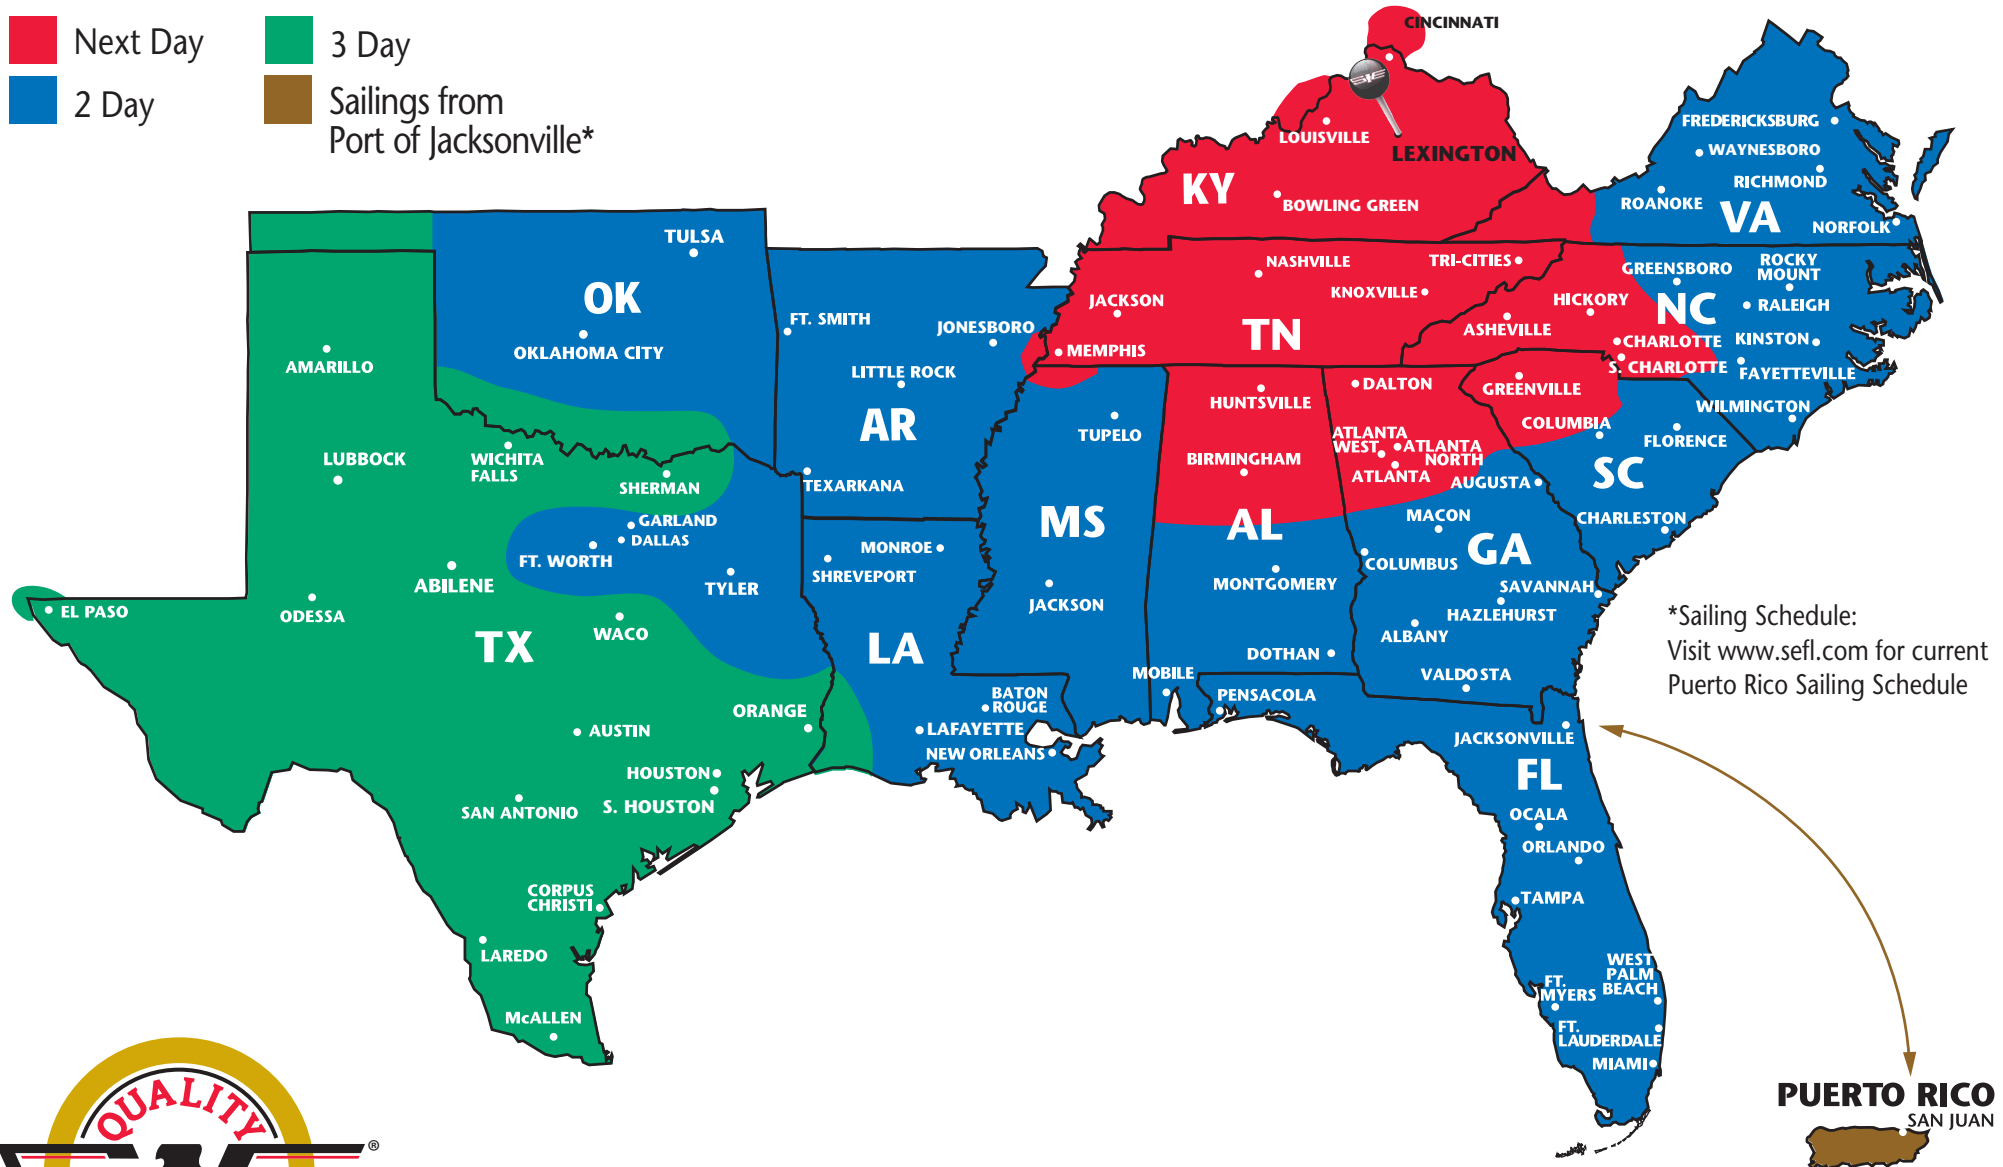

SOUTHEASTERN FREIGHT LINES TRANSIT TIMES

LEXINGTON, KENTUCKY

■ Next Day
■ 2 Day

■ 3 Day
■ Sailings from Port of Jacksonville*

*Sailing Schedule:
Visit www.sefl.com for current
Puerto Rico Sailing Schedule

SOUTHEASTERN FREIGHT LINES

2470 Remington Way ■ Lexington, KY 40511 ■ 859-469-7897 ■ 888-591-7335 ■ 859-255-0279 FAX

FOR GUARANTEED SERVICES 866-733-5733 ■ www.sefl.com

Some outlying zips may require additional day(s) transit. Refer to www.sefl.com for exact transit times.