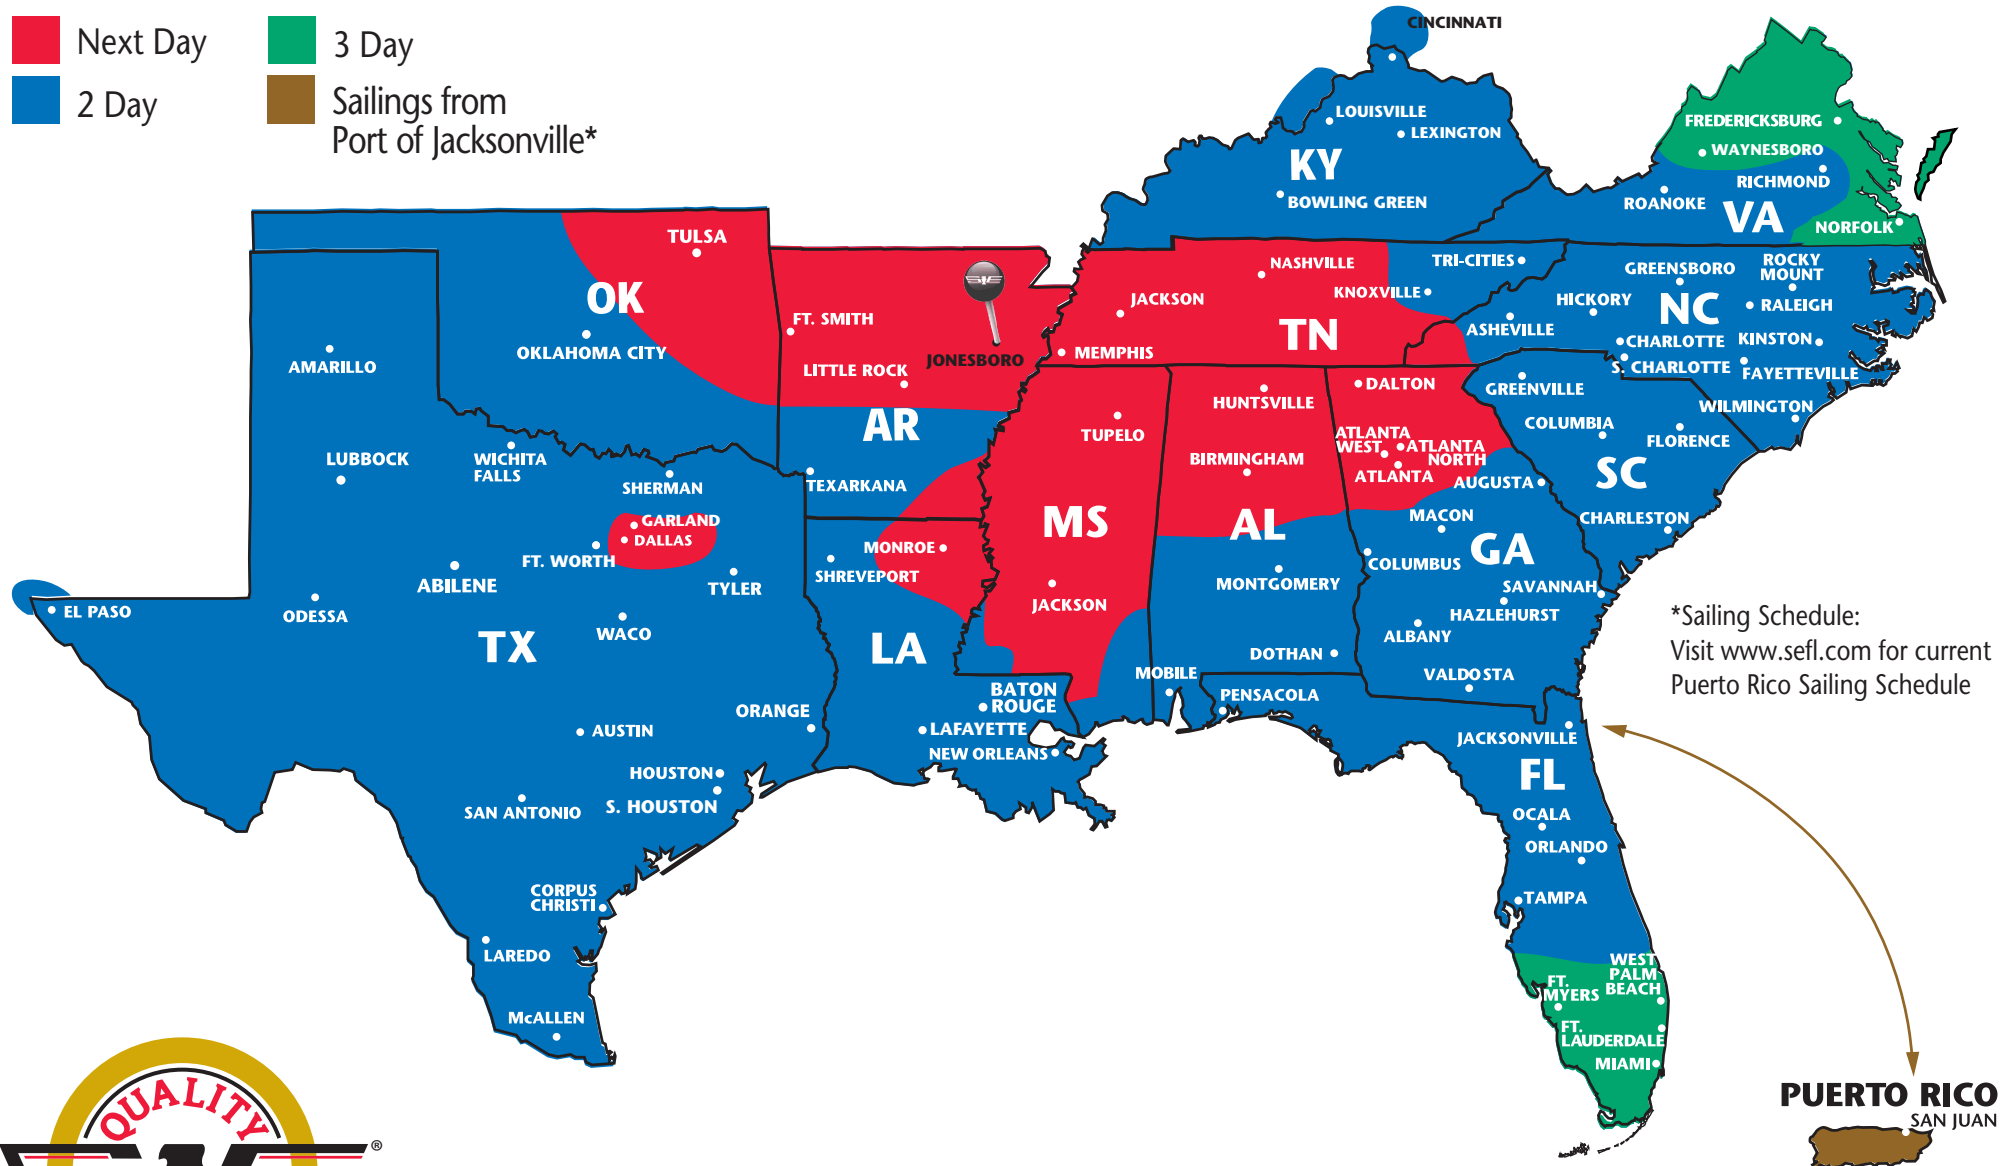

SOUTHEASTERN FREIGHT LINES TRANSIT TIMES

JONESBORO, ARKANSAS

Next Day
2 Day

3 Day
Sailings from Port of Jacksonville*

*Sailing Schedule:
Visit www.sefl.com for current
Puerto Rico Sailing Schedule

SOUTHEASTERN FREIGHT LINES

3218 Industrial Drive ■ Jonesboro, AR 72401 ■ 870-268-0128 ■ 866-543-7335 ■ 870-268-1423 FAX

FOR GUARANTEED SERVICES 866-733-5733 ■ www.sefl.com

Some outlying zips may require additional day(s) transit. Refer to www.sefl.com for exact transit times.