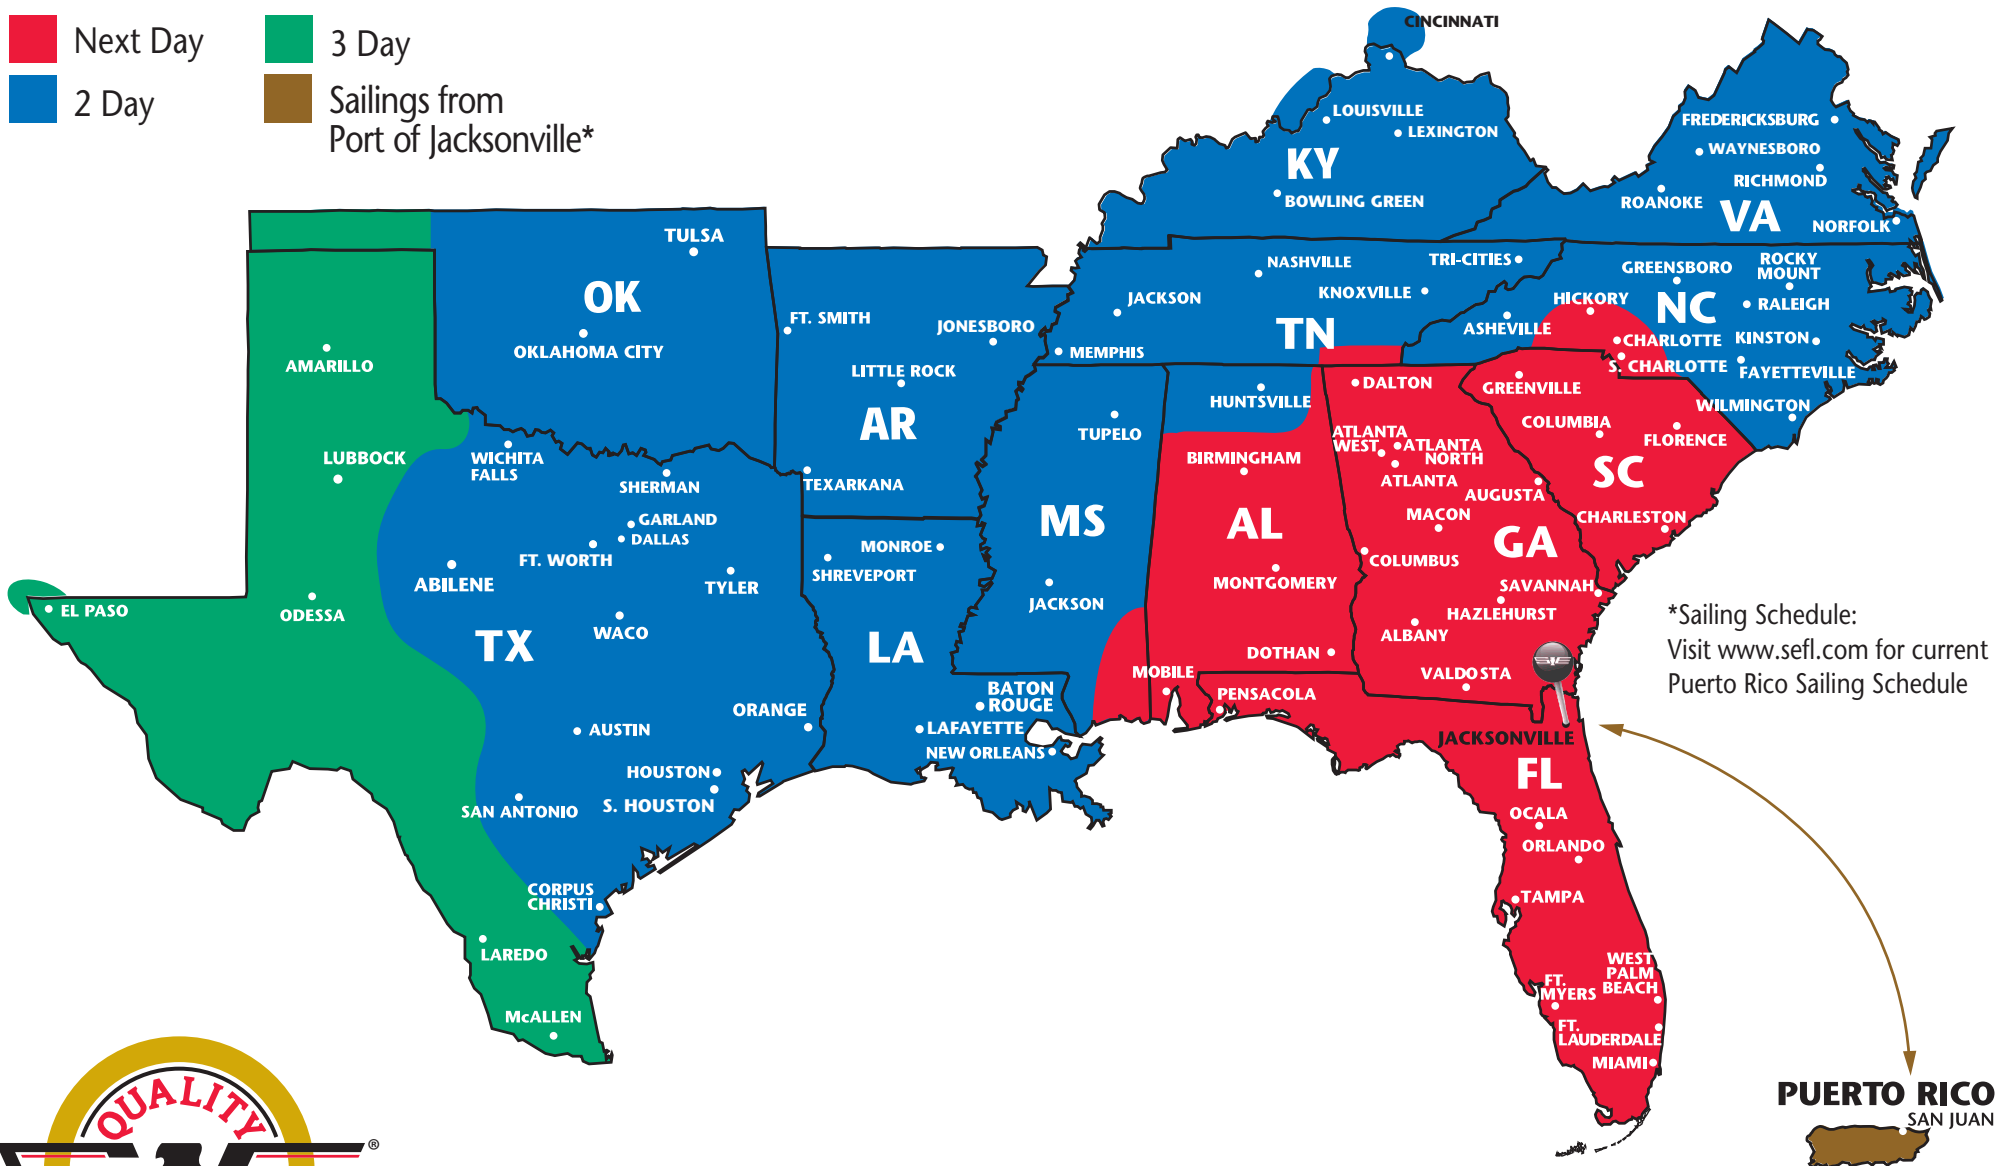

# SOUTHEASTERN FREIGHT LINES TRANSIT TIMES

## JACKSONVILLE, FLORIDA

■ Next Day  
■ 2 Day

■ 3 Day  
■ Sailings from Port of Jacksonville\*

\*Sailing Schedule:  
Visit [www.sefl.com](http://www.sefl.com) for current  
Puerto Rico Sailing Schedule

**SOUTHEASTERN FREIGHT LINES**