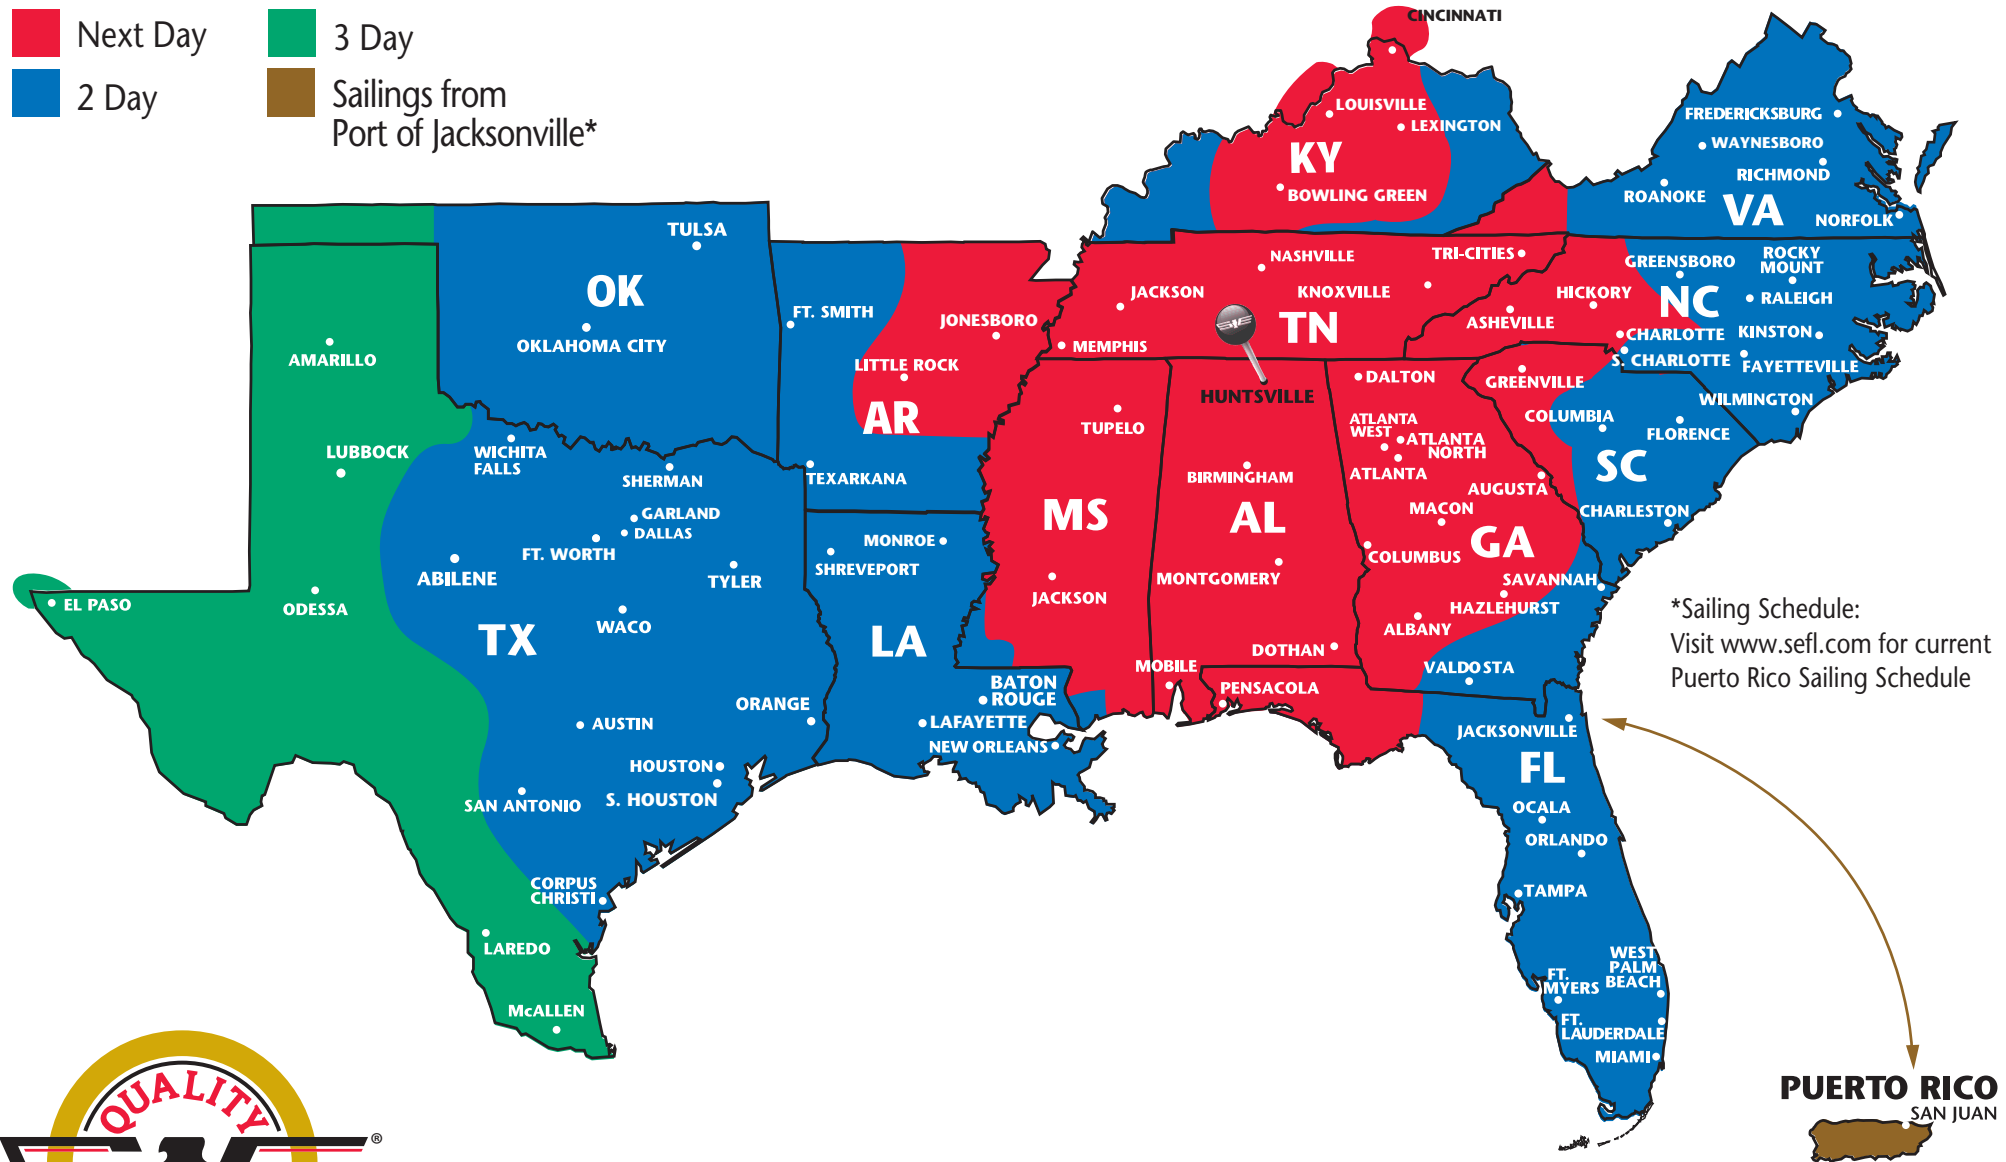

SOUTHEASTERN FREIGHT LINES TRANSIT TIMES

HUNTSVILLE, ALABAMA

- Next Day
- 3 Day
- 2 Day
- Sailings from Port of Jacksonville*

*Sailing Schedule:
Visit www.sefl.com for current
Puerto Rico Sailing Schedule

SOUTHEASTERN FREIGHT LINES

6630 Swancott Road ■ Madison, AL 35758 ■ 256-353-1820 ■ 800-552-6438 ■ 256-353-1828 FAX
FOR GUARANTEED SERVICES 866-733-5733 ■ www.sefl.com

Some outlying zips may require additional day(s) transit. Refer to www.sefl.com for exact transit times.