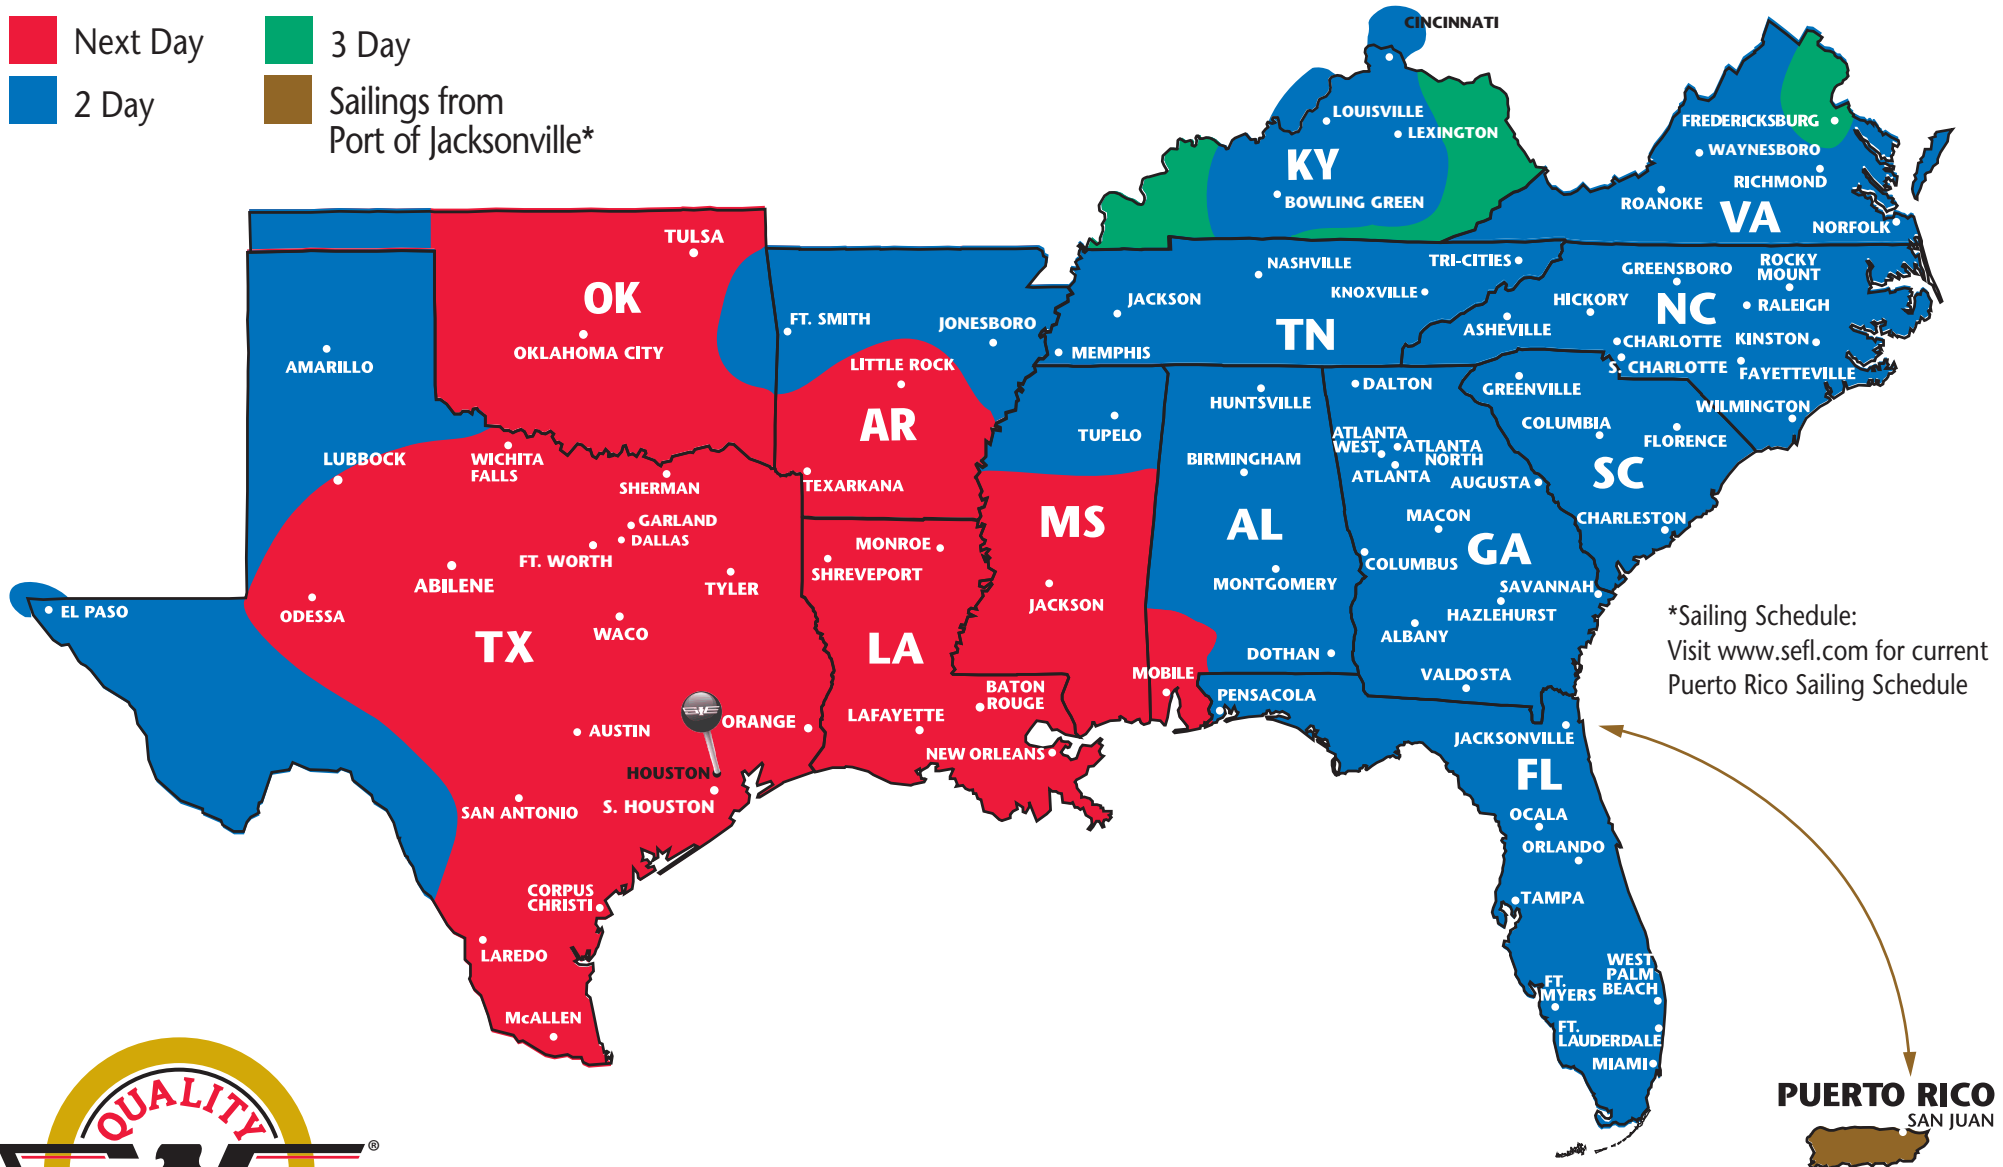

# SOUTHEASTERN FREIGHT LINES TRANSIT TIMES

## HOUSTON, TEXAS

- Next Day
- 3 Day
- 2 Day
- Sailings from Port of Jacksonville\*

\*Sailing Schedule:  
Visit [www.sefl.com](http://www.sefl.com) for current  
Puerto Rico Sailing Schedule

**SOUTHEASTERN FREIGHT LINES**