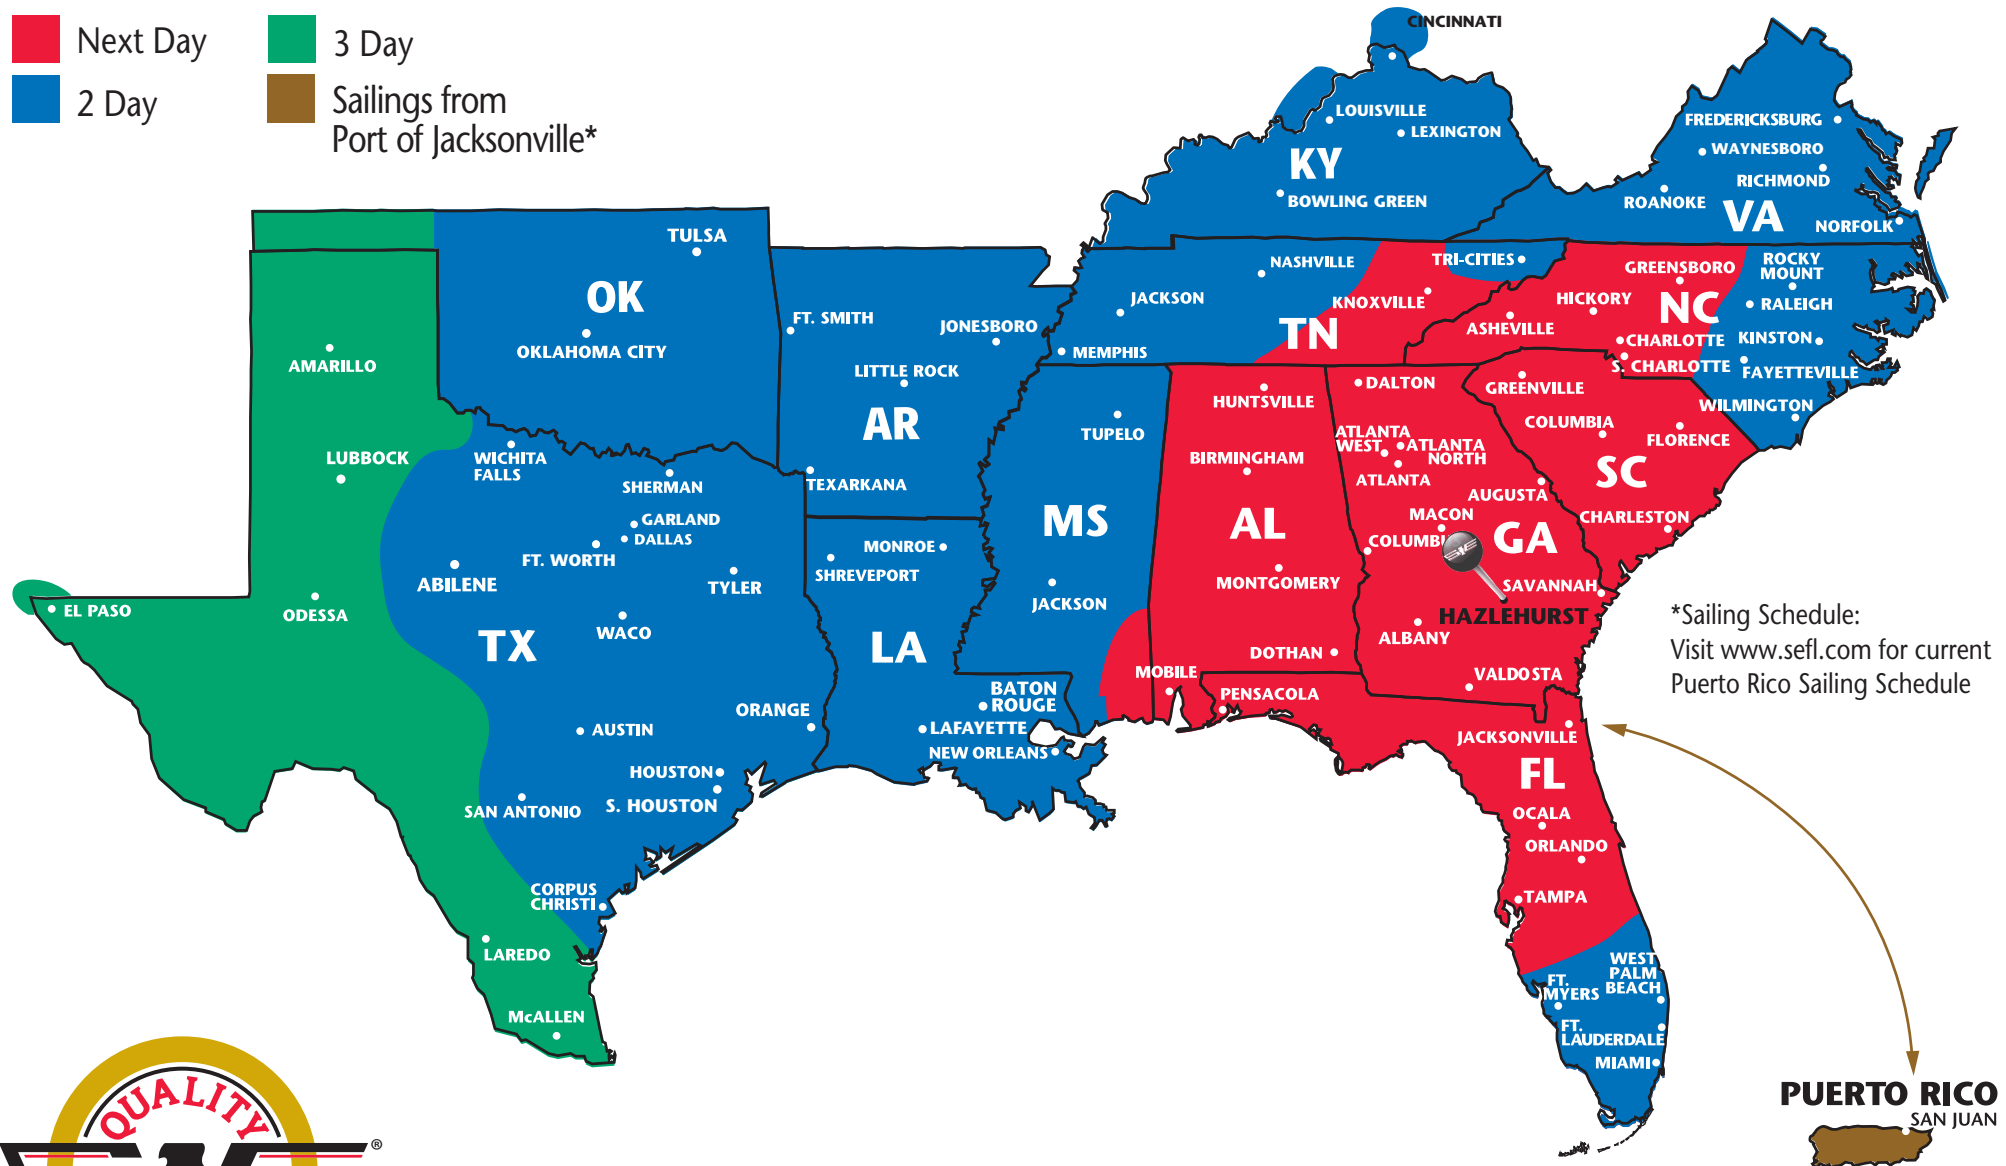

SOUTHEASTERN FREIGHT LINES TRANSIT TIMES

HAZLEHURST, GEORGIA

- Next Day
- 3 Day
- 2 Day
- Sailings from Port of Jacksonville*

*Sailing Schedule:
Visit www.sefl.com for current
Puerto Rico Sailing Schedule

SOUTHEASTERN FREIGHT LINES

9 Mathews Drive ■ Hazlehurst, GA 31539 ■ 912-375-3431 ■ 800-822-4704 ■ 912-375-0453 FAX
FOR GUARANTEED SERVICES 866-733-5733 ■ www.sefl.com

Some outlying zips may require additional day(s) transit. Refer to www.sefl.com for exact transit times.