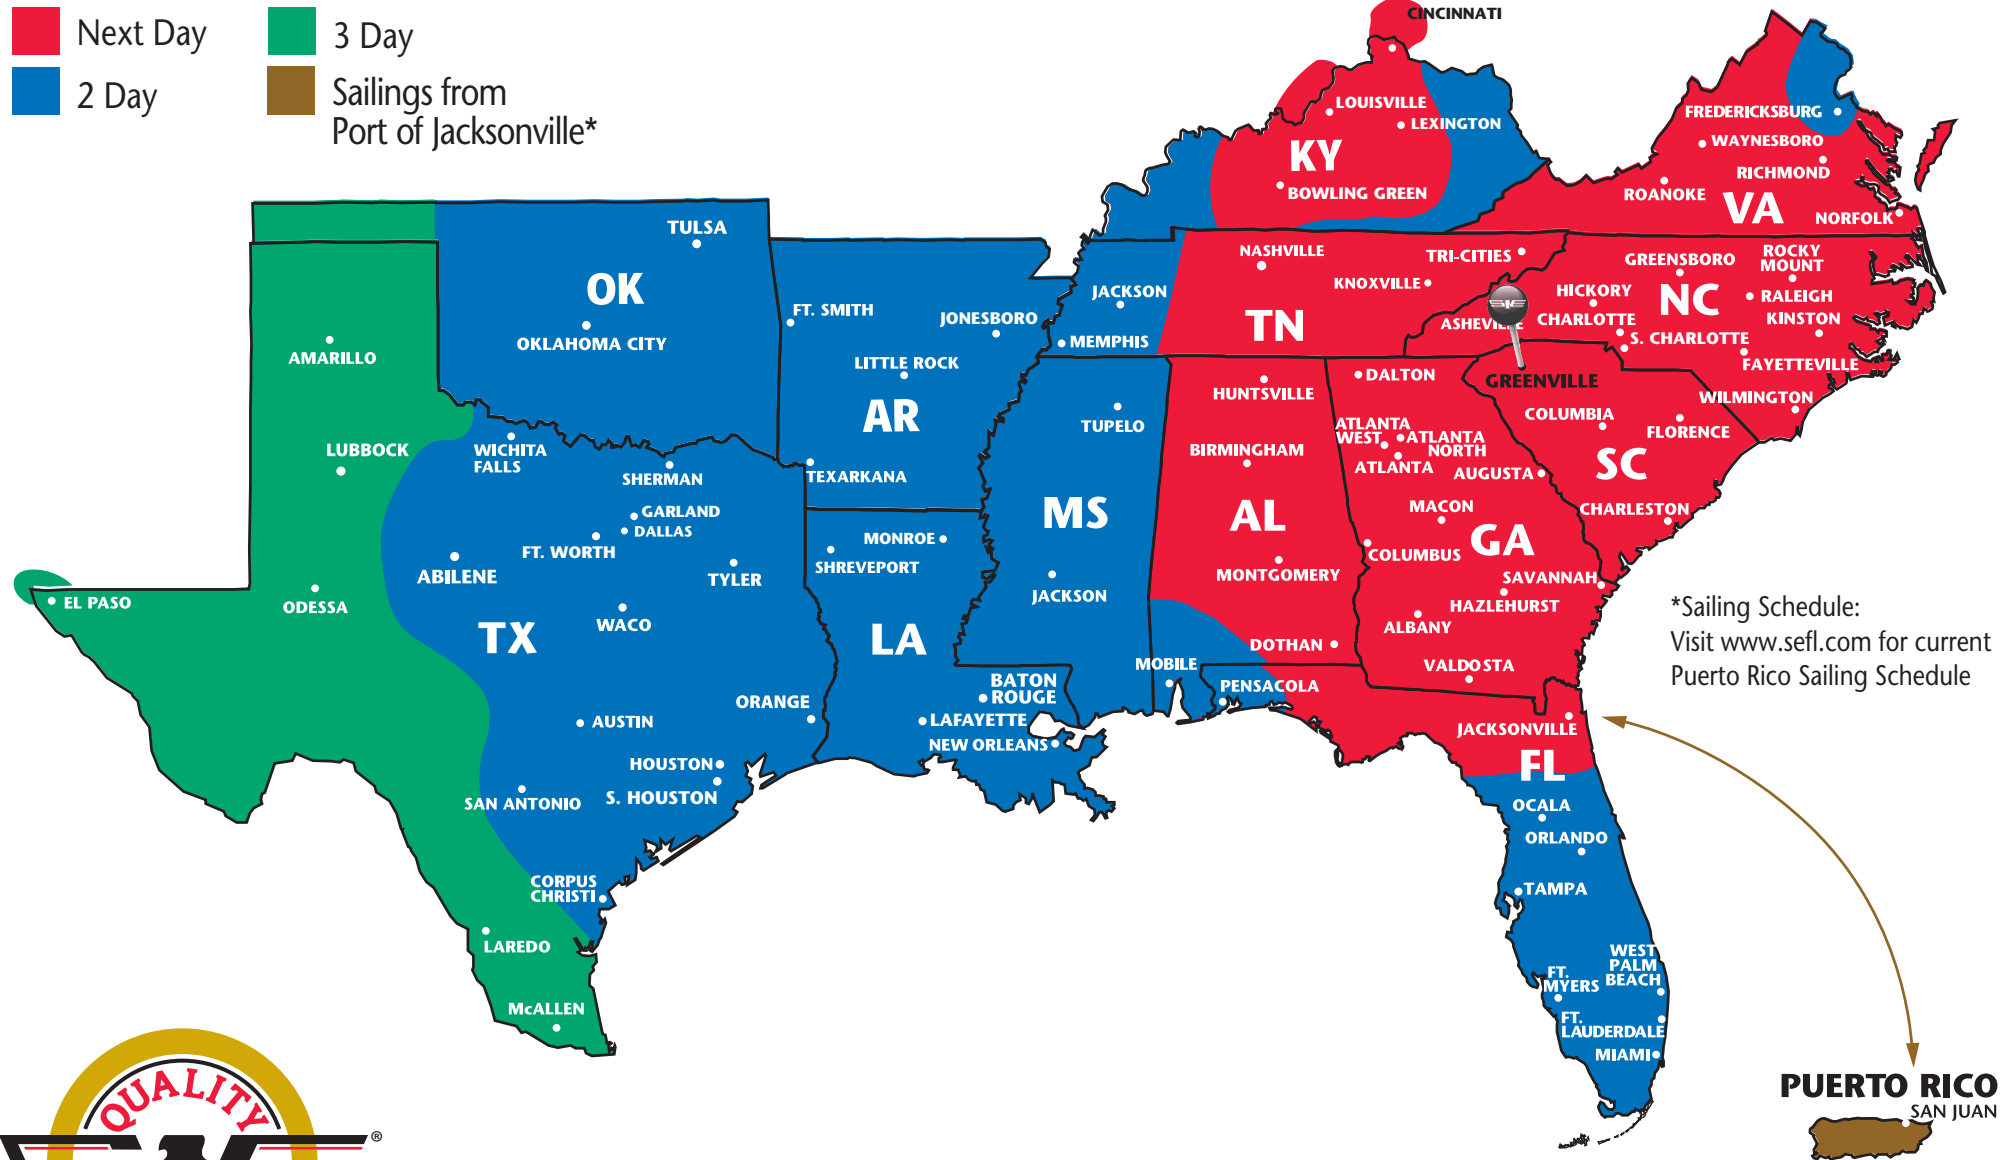

SOUTHEASTERN FREIGHT LINES TRANSIT TIMES

GREENVILLE, SOUTH CAROLINA

SOUTHEASTERN FREIGHT LINES

516 Sagittarius Way ■ Piedmont, SC 29673 ■ 864-277-3220 ■ 800-922-9538 ■ 864-277-4219 FAX
 FOR GUARANTEED SERVICES 866-733-5733 ■ www.sefl.com

Some outlying zips may require additional day(s) transit. Refer to www.sefl.com for exact transit times.

1900098
11/2020