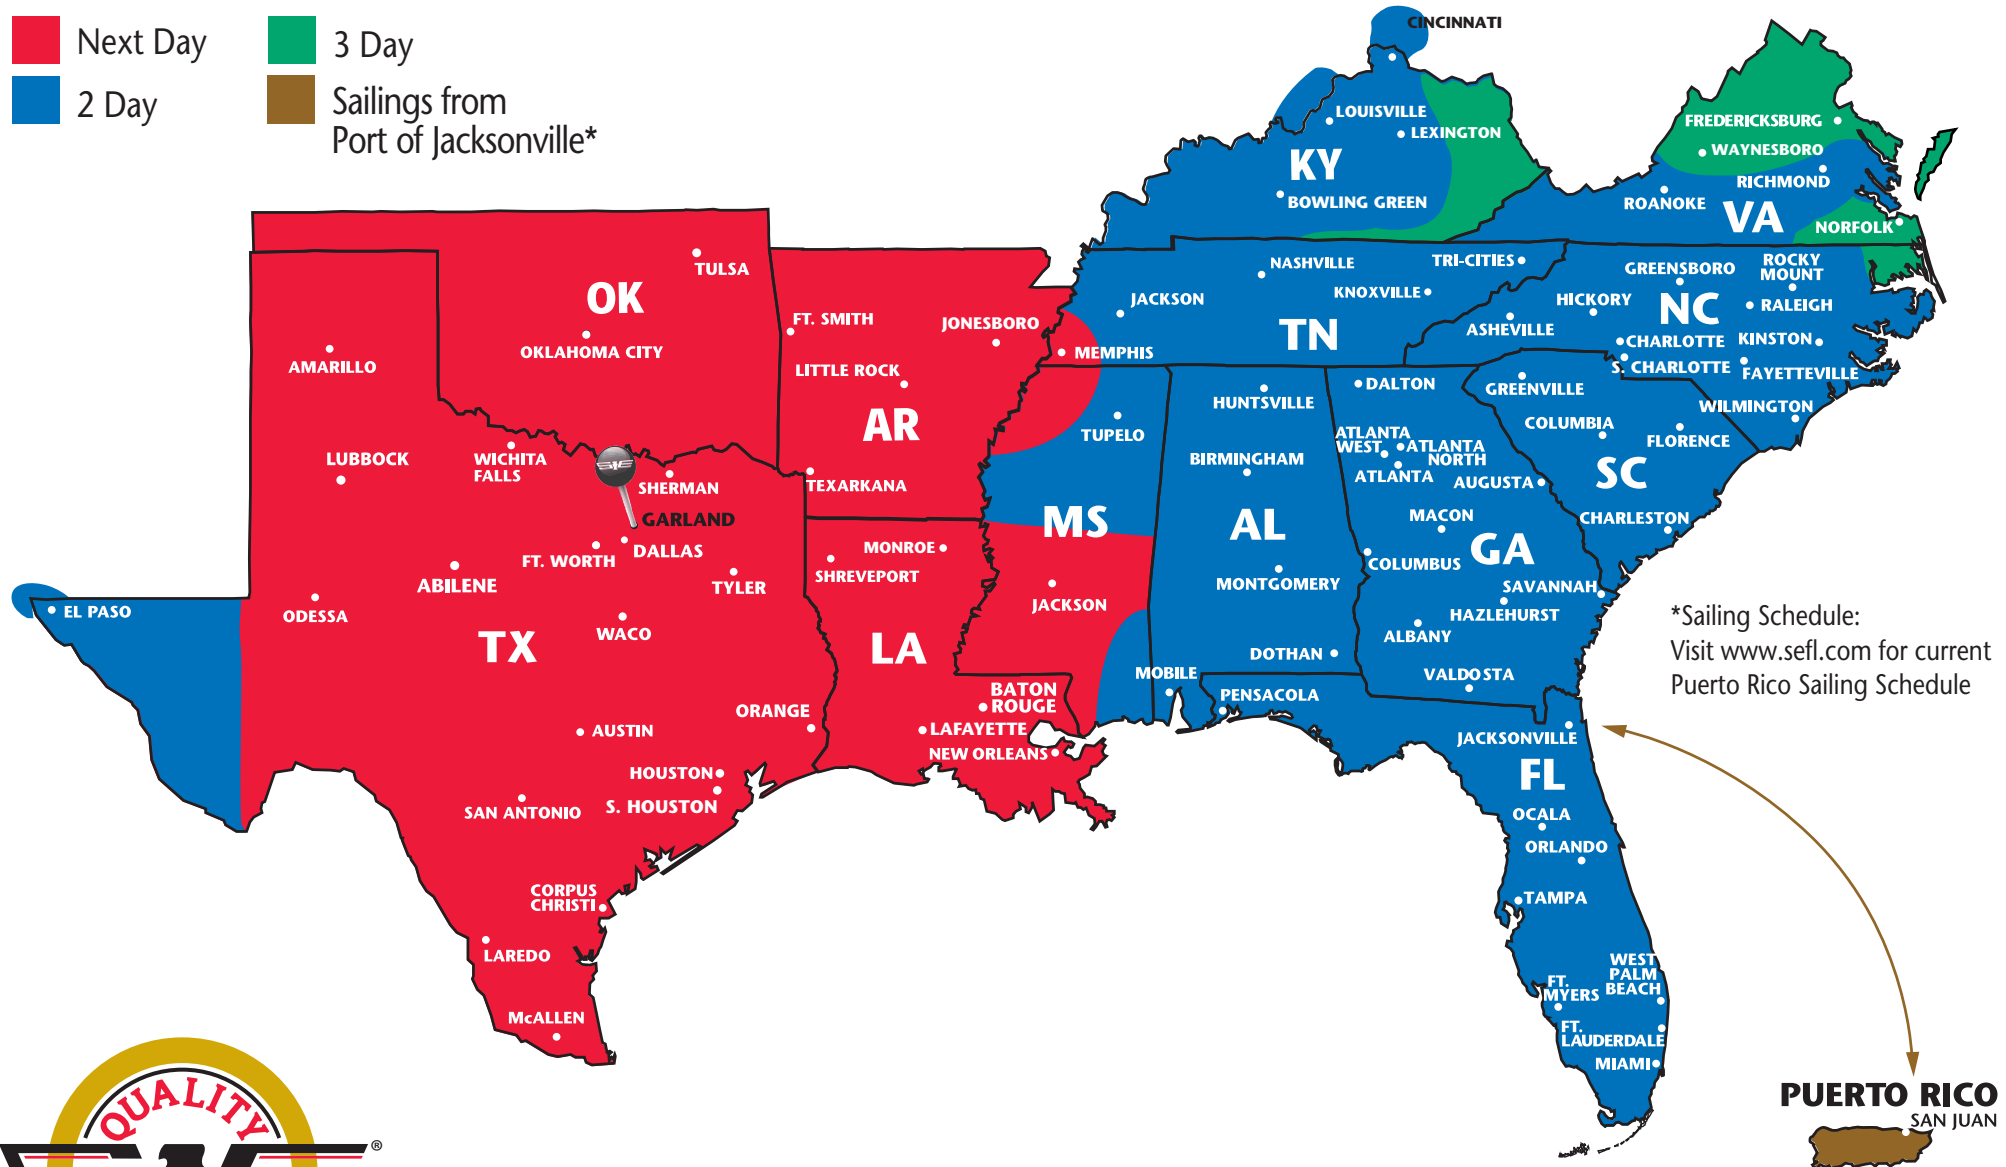

# SOUTHEASTERN FREIGHT LINES TRANSIT TIMES

## GARLAND, TEXAS

- Next Day
- 3 Day
- 2 Day
- Sailings from Port of Jacksonville\*

\*Sailing Schedule:  
Visit [www.sefl.com](http://www.sefl.com) for current  
Puerto Rico Sailing Schedule

**SOUTHEASTERN FREIGHT LINES**