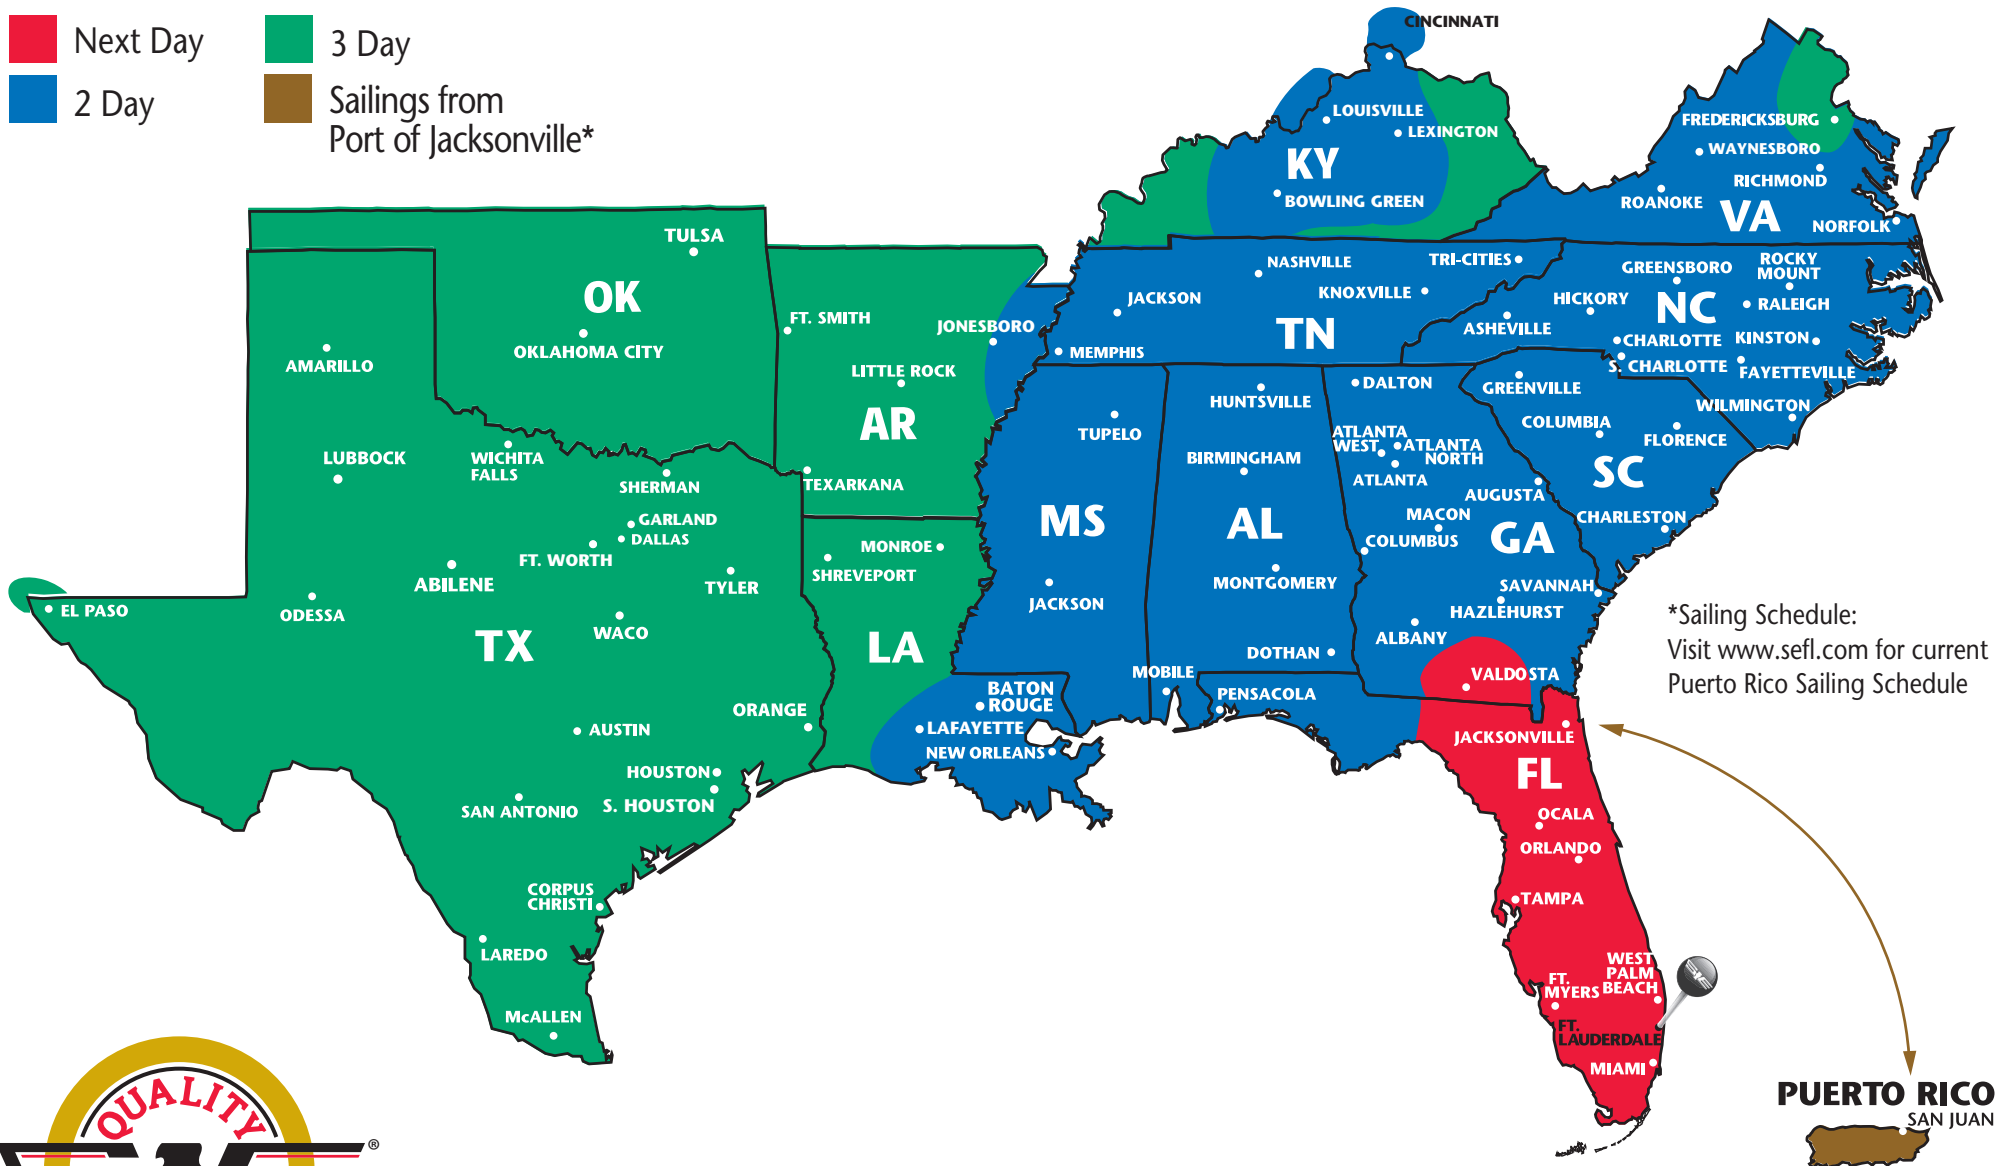

SOUTHEASTERN FREIGHT LINES TRANSIT TIMES

FT. LAUDERDALE, FLORIDA

Next Day
2 Day

3 Day
Sailings from Port of Jacksonville*

SOUTHEASTERN FREIGHT LINES

933 SW 12th Avenue ■ Pompano Beach, FL 33069 ■ 954-783-6140 ■ 866-404-7335 ■ 954-786-3417 FAX

FOR GUARANTEED SERVICES 866-733-5733 ■ www.sefl.com

Some outlying zips may require additional day(s) transit. Refer to www.sefl.com for exact transit times.

1900143
03/2020