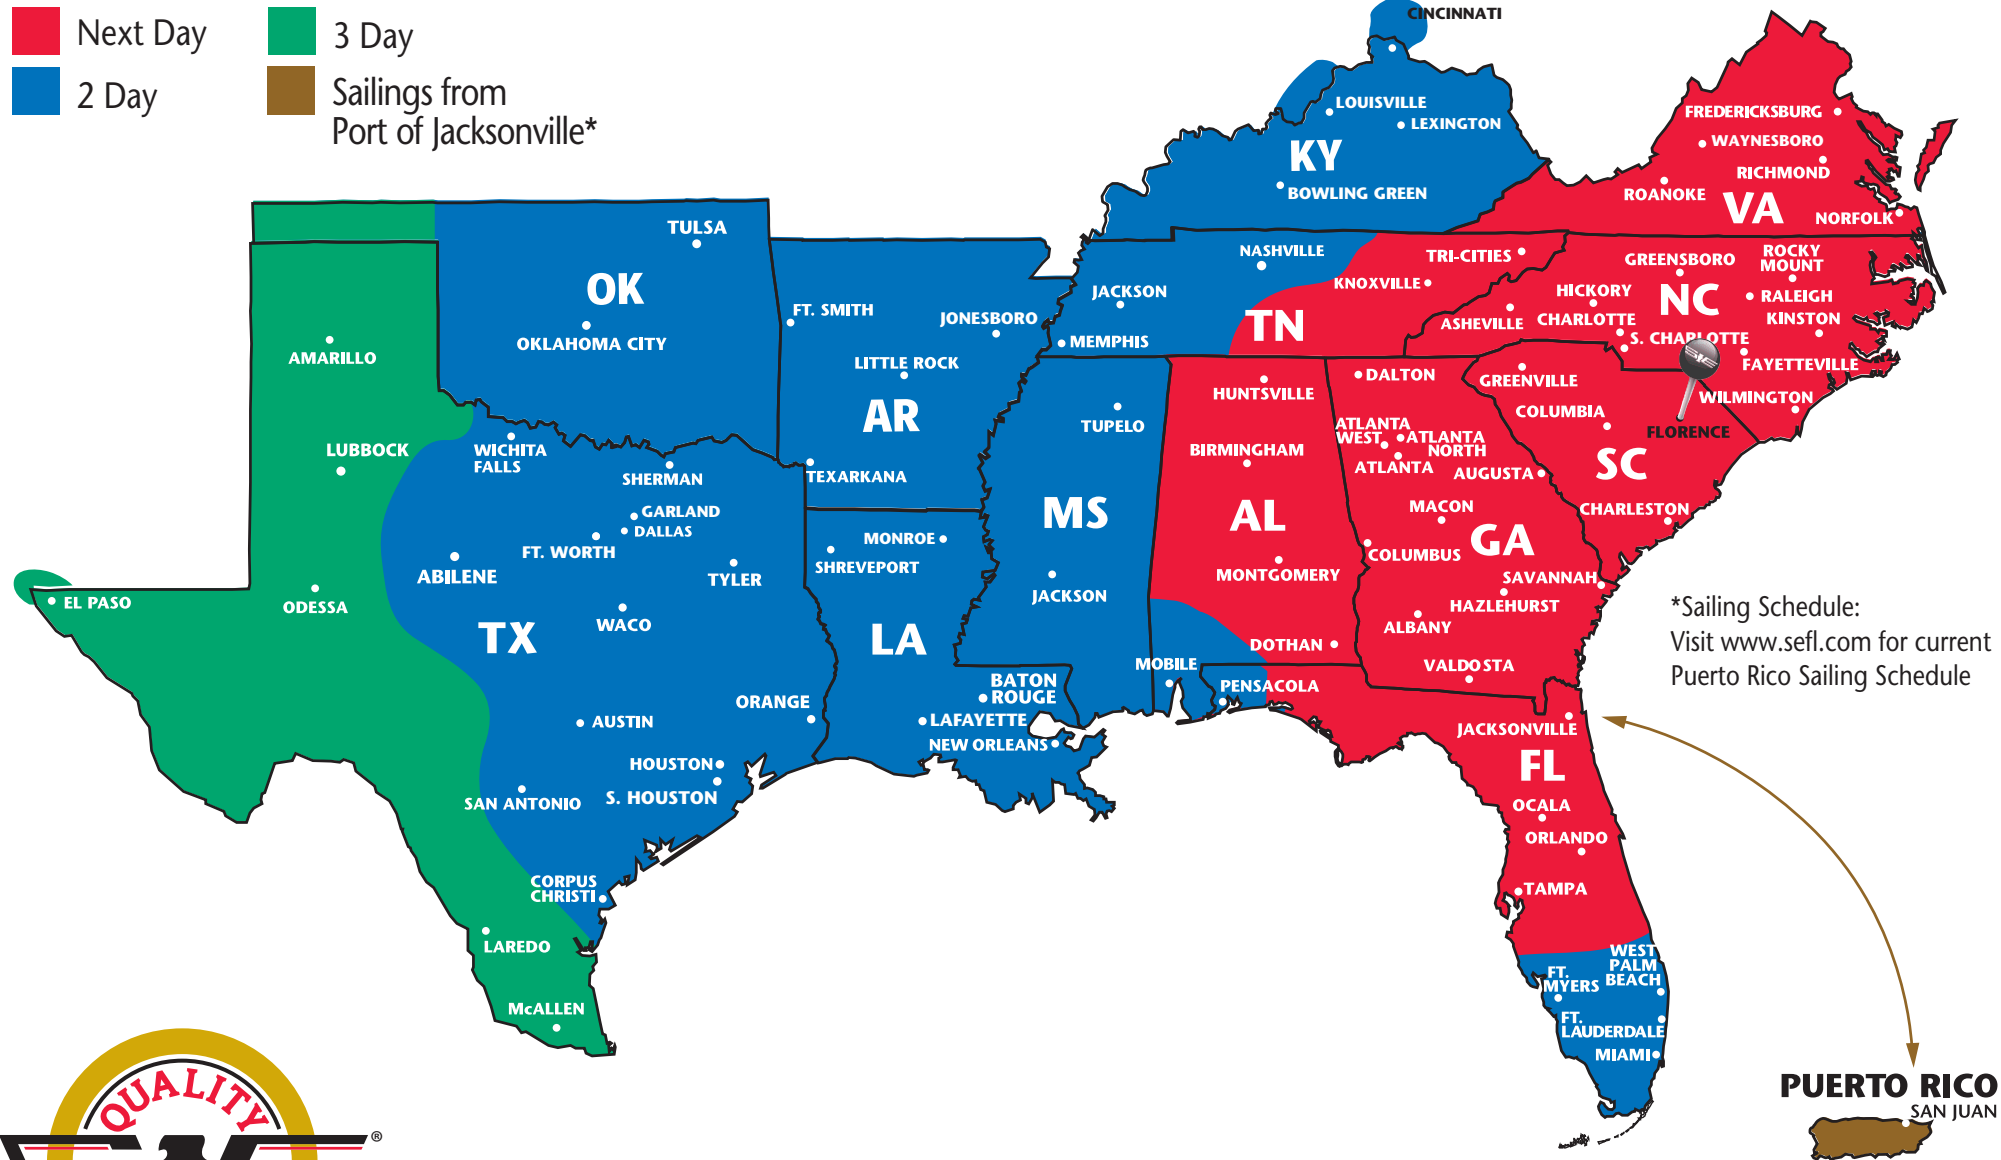

SOUTHEASTERN FREIGHT LINES TRANSIT TIMES

FLORENCE, SOUTH CAROLINA

*Sailing Schedule:
Visit www.sefl.com for current
Puerto Rico Sailing Schedule

SOUTHEASTERN FREIGHT LINES

1421 West Darlington Street ■ Florence, SC 29502 ■ 843-669-2161 ■ 800-922-8982 ■ 843-669-8148 FAX

FOR GUARANTEED SERVICES 866-733-5733 ■ www.sefl.com

Some outlying zips may require additional day(s) transit. Refer to www.sefl.com for exact transit times.

1900093
03/2020