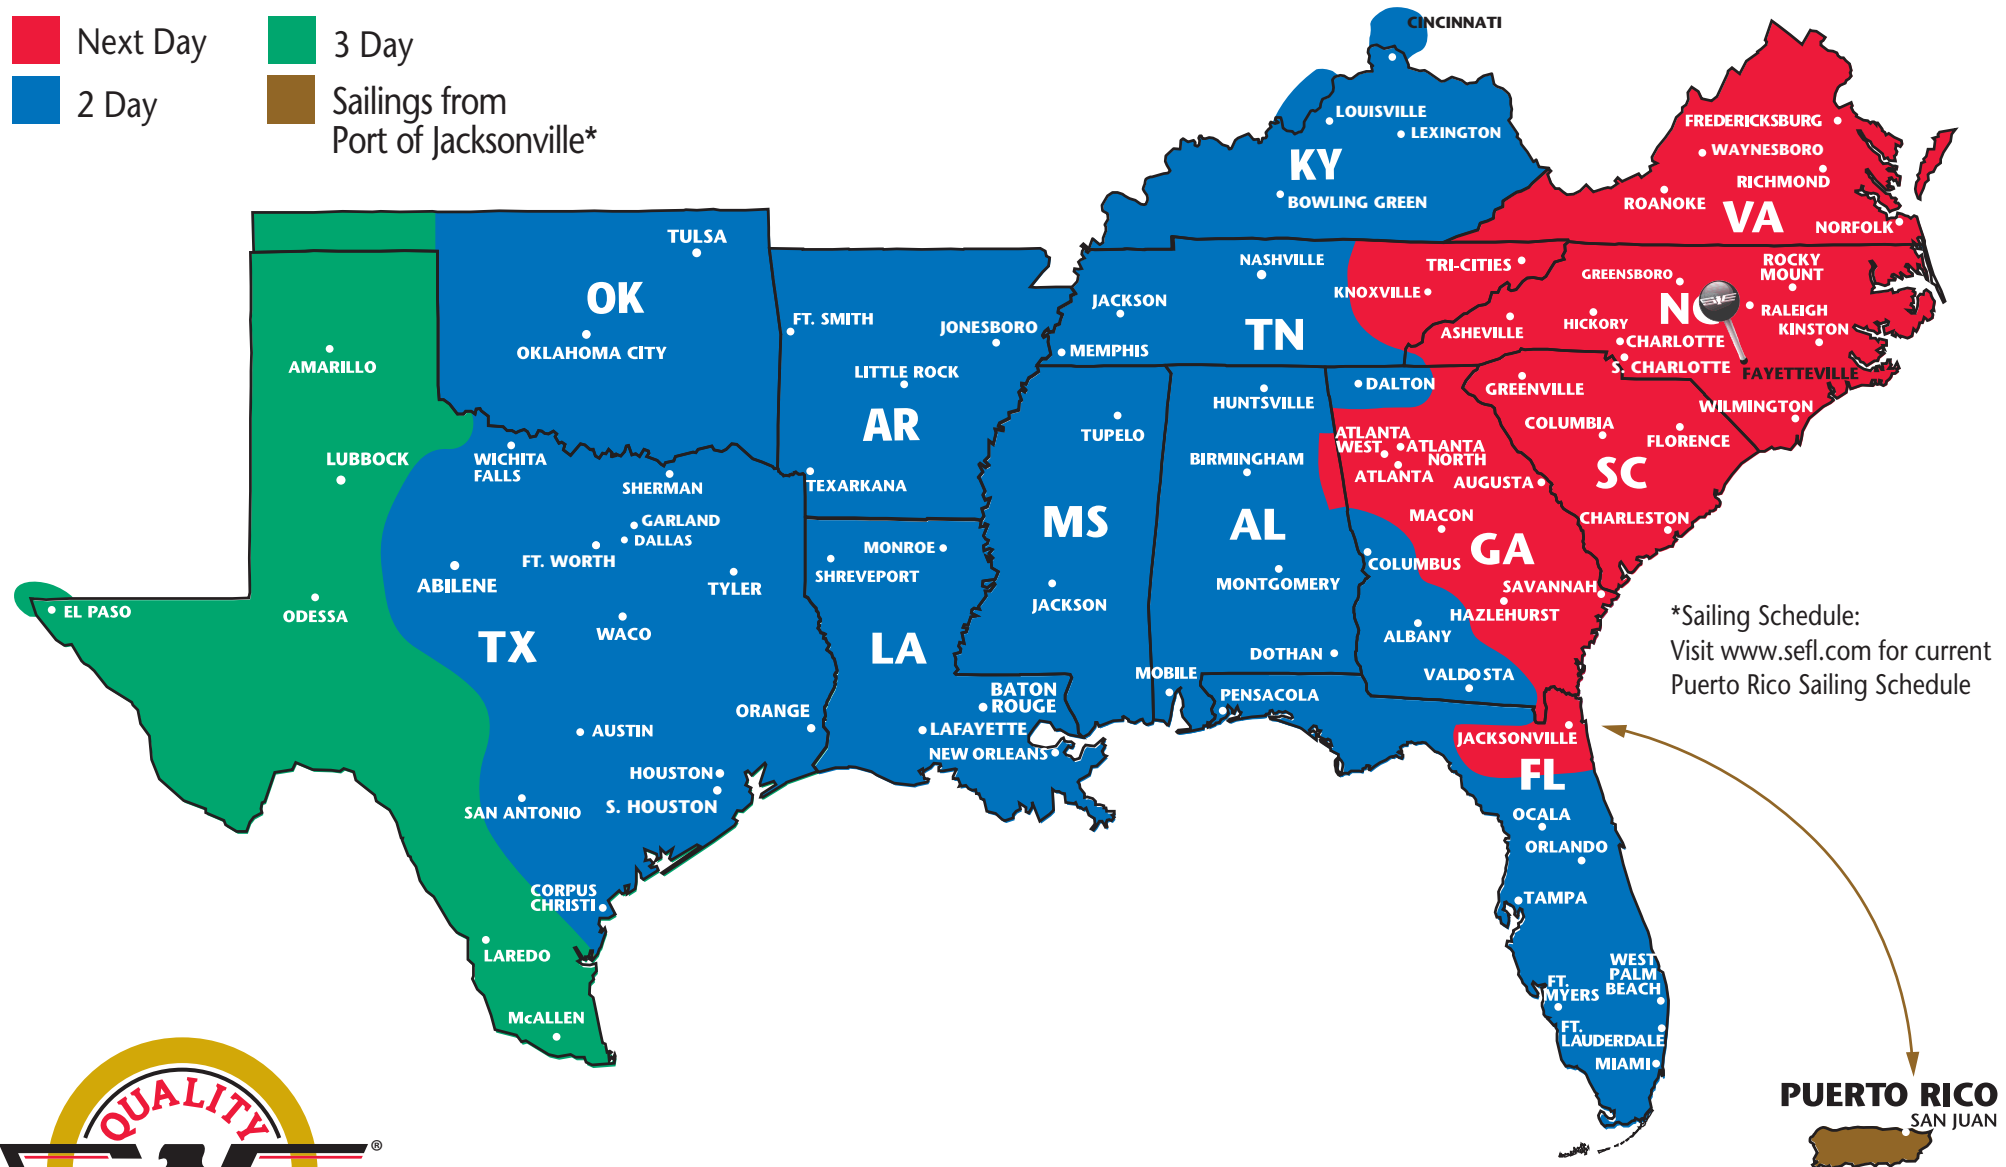

# SOUTHEASTERN FREIGHT LINES TRANSIT TIMES

## FAYETTEVILLE, NORTH CAROLINA

■ Next Day  
■ 2 Day

■ 3 Day  
■ Sailings from Port of Jacksonville\*

\*Sailing Schedule:  
Visit [www.sefl.com](http://www.sefl.com) for current Puerto Rico Sailing Schedule

**PUERTO RICO**  
SAN JUAN

**SOUTHEASTERN FREIGHT LINES**

669 Snow Hill Road ■ Fayetteville, NC 28306 ■ 910-424-2050 ■ 800-682-4602 ■ 910-424-1243 FAX  
FOR GUARANTEED SERVICES 866-733-5733 ■ [www.sefl.com](http://www.sefl.com)