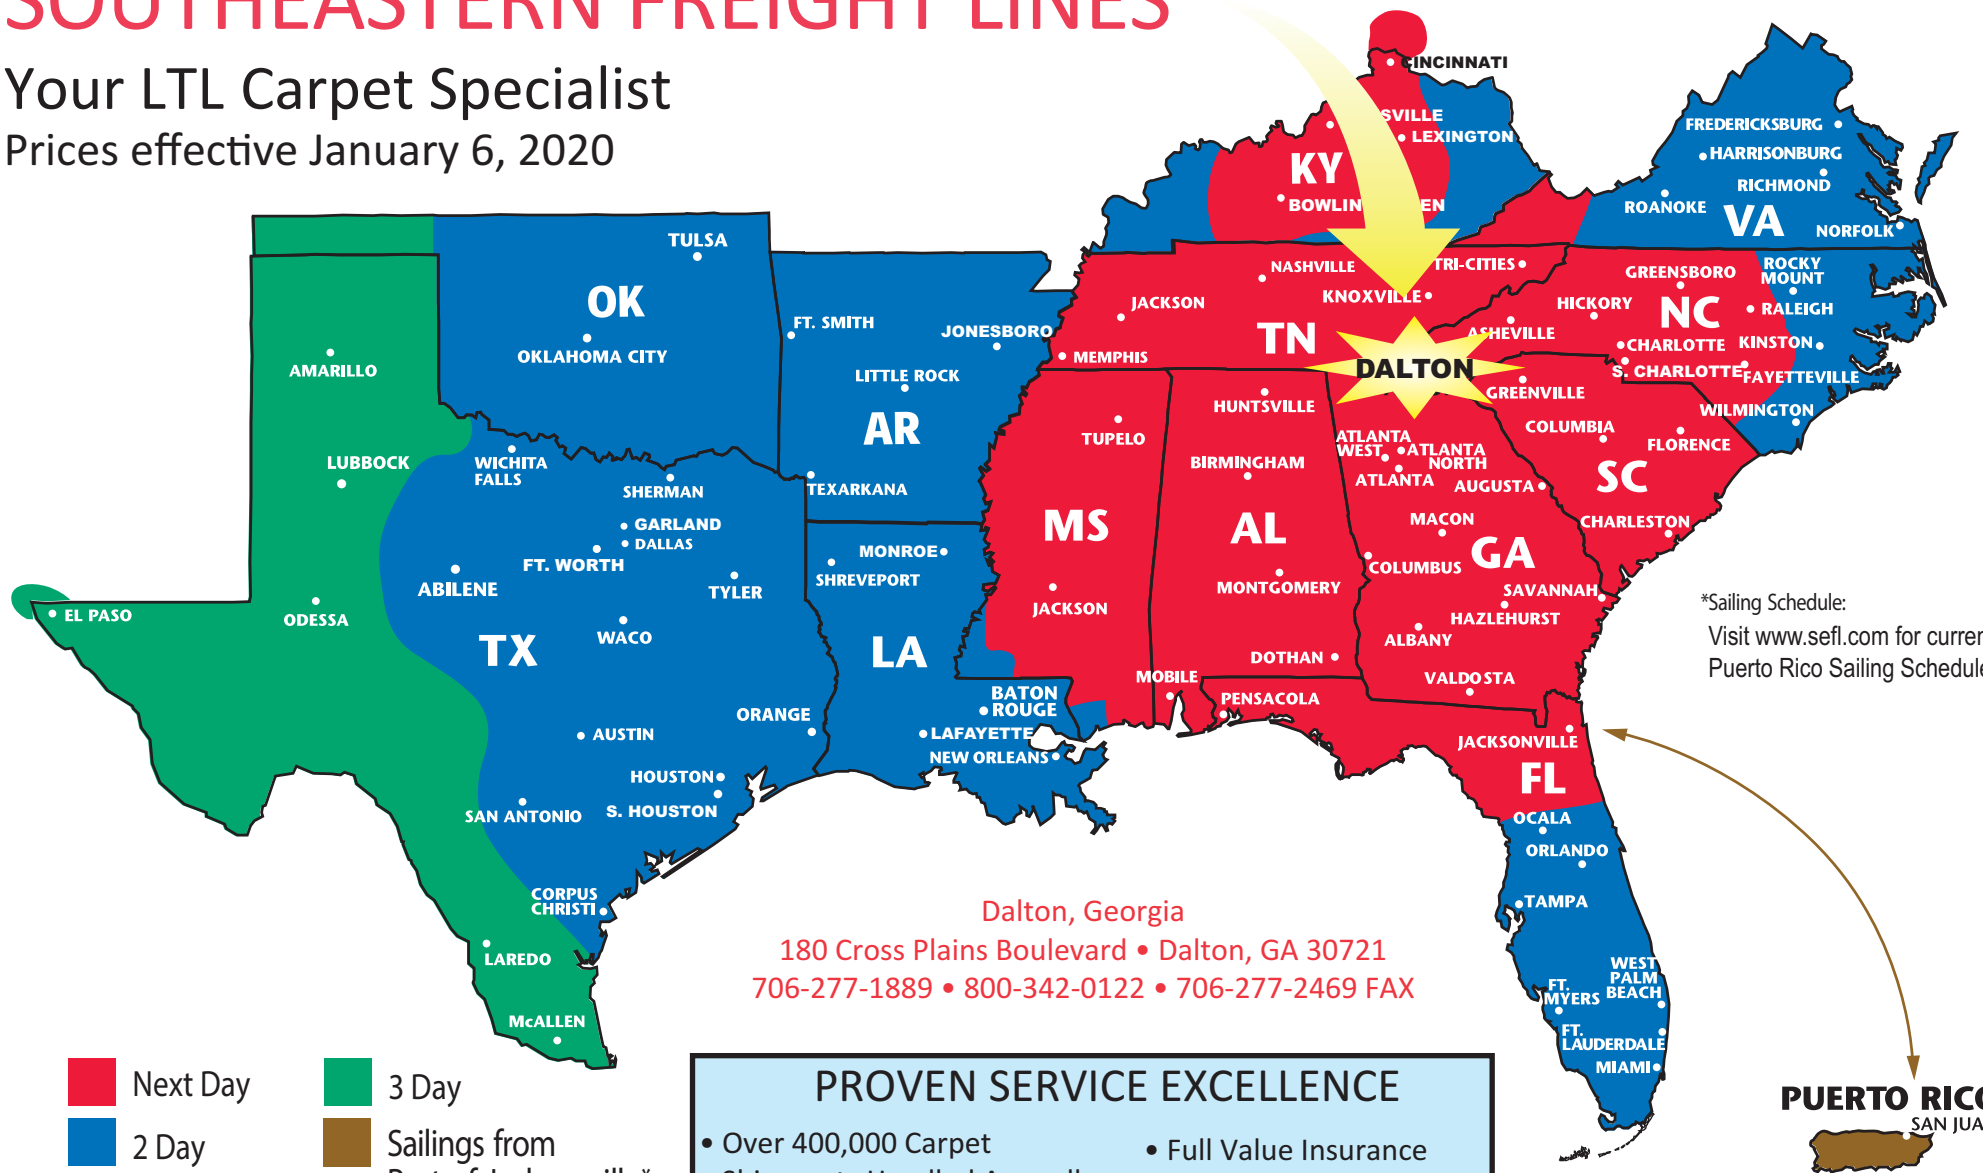

SOUTHEASTERN FREIGHT LINES

Your LTL Carpet Specialist

Prices effective January 6, 2020

*Sailing Schedule:
Visit www.sefl.com for current Puerto Rico Sailing Schedule

Dalton, Georgia
180 Cross Plains Boulevard • Dalton, GA 30721
706-277-1889 • 800-342-0122 • 706-277-2469 FAX

PROVEN SERVICE EXCELLENCE

- Over 400,000 Carpet Shipments Handled Annually
- 99.4% On-Time Service
- 99.7% Claims Free Service
- Full Value Insurance Available
- Guaranteed Service Available

ALABAMA. Table with columns for Sq Yd Break (M/C, 1-500, 501-1000, 1001-2000, 2001+) and Zone (1, 2, 3).