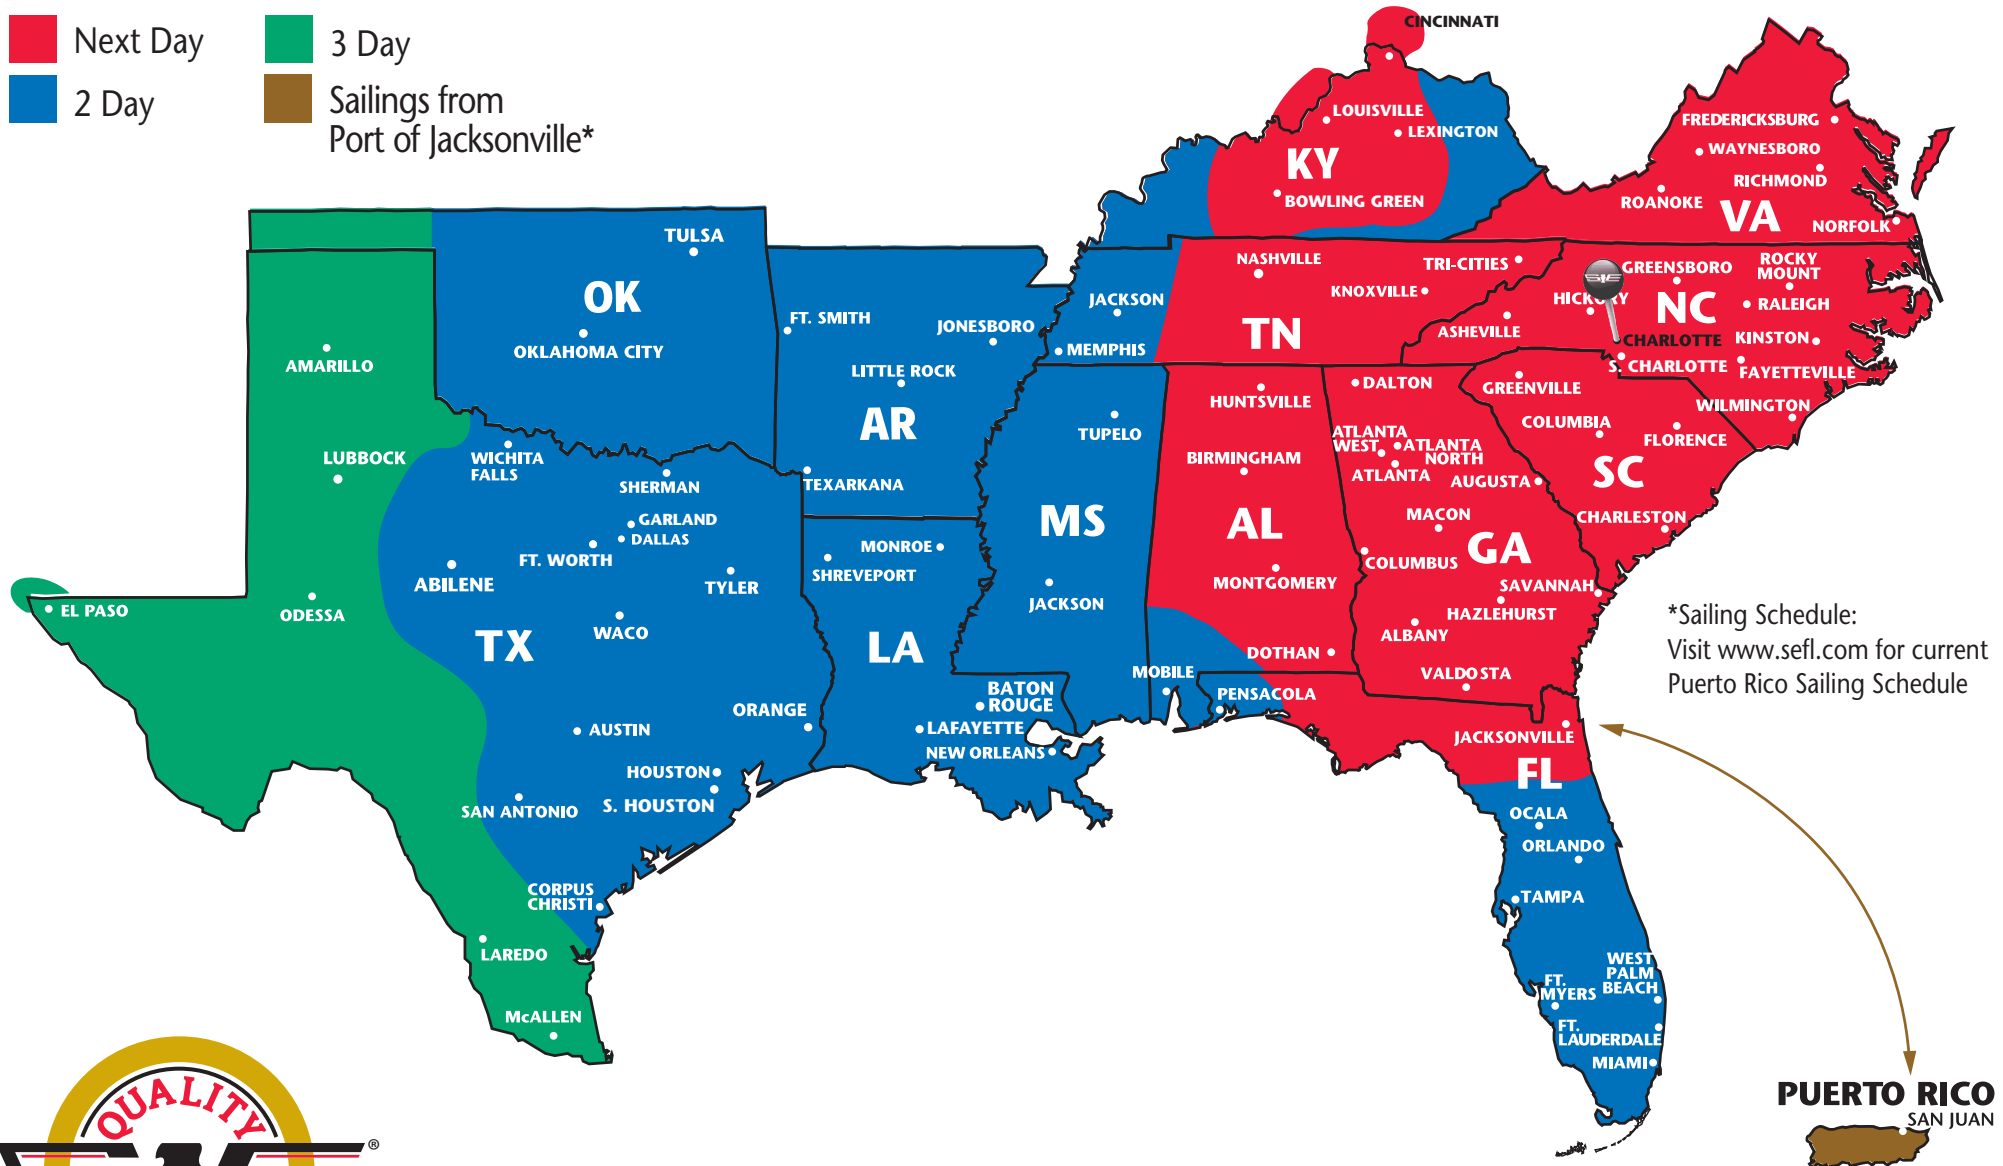

SOUTHEASTERN FREIGHT LINES TRANSIT TIMES

CHARLOTTE, NORTH CAROLINA

Next Day
2 Day

3 Day
Sailings from Port of Jacksonville*

SOUTHEASTERN FREIGHT LINES

4524 Reagan Drive ■ Charlotte, NC 28206 ■ 704-597-9828 ■ 800-438-6007 ■ 704-598-0636 FAX
FOR GUARANTEED SERVICES 866-733-5733 ■ www.sefl.com

Some outlying zips may require additional day(s) transit. Refer to www.sefl.com for exact transit times.

1900084
03/2020