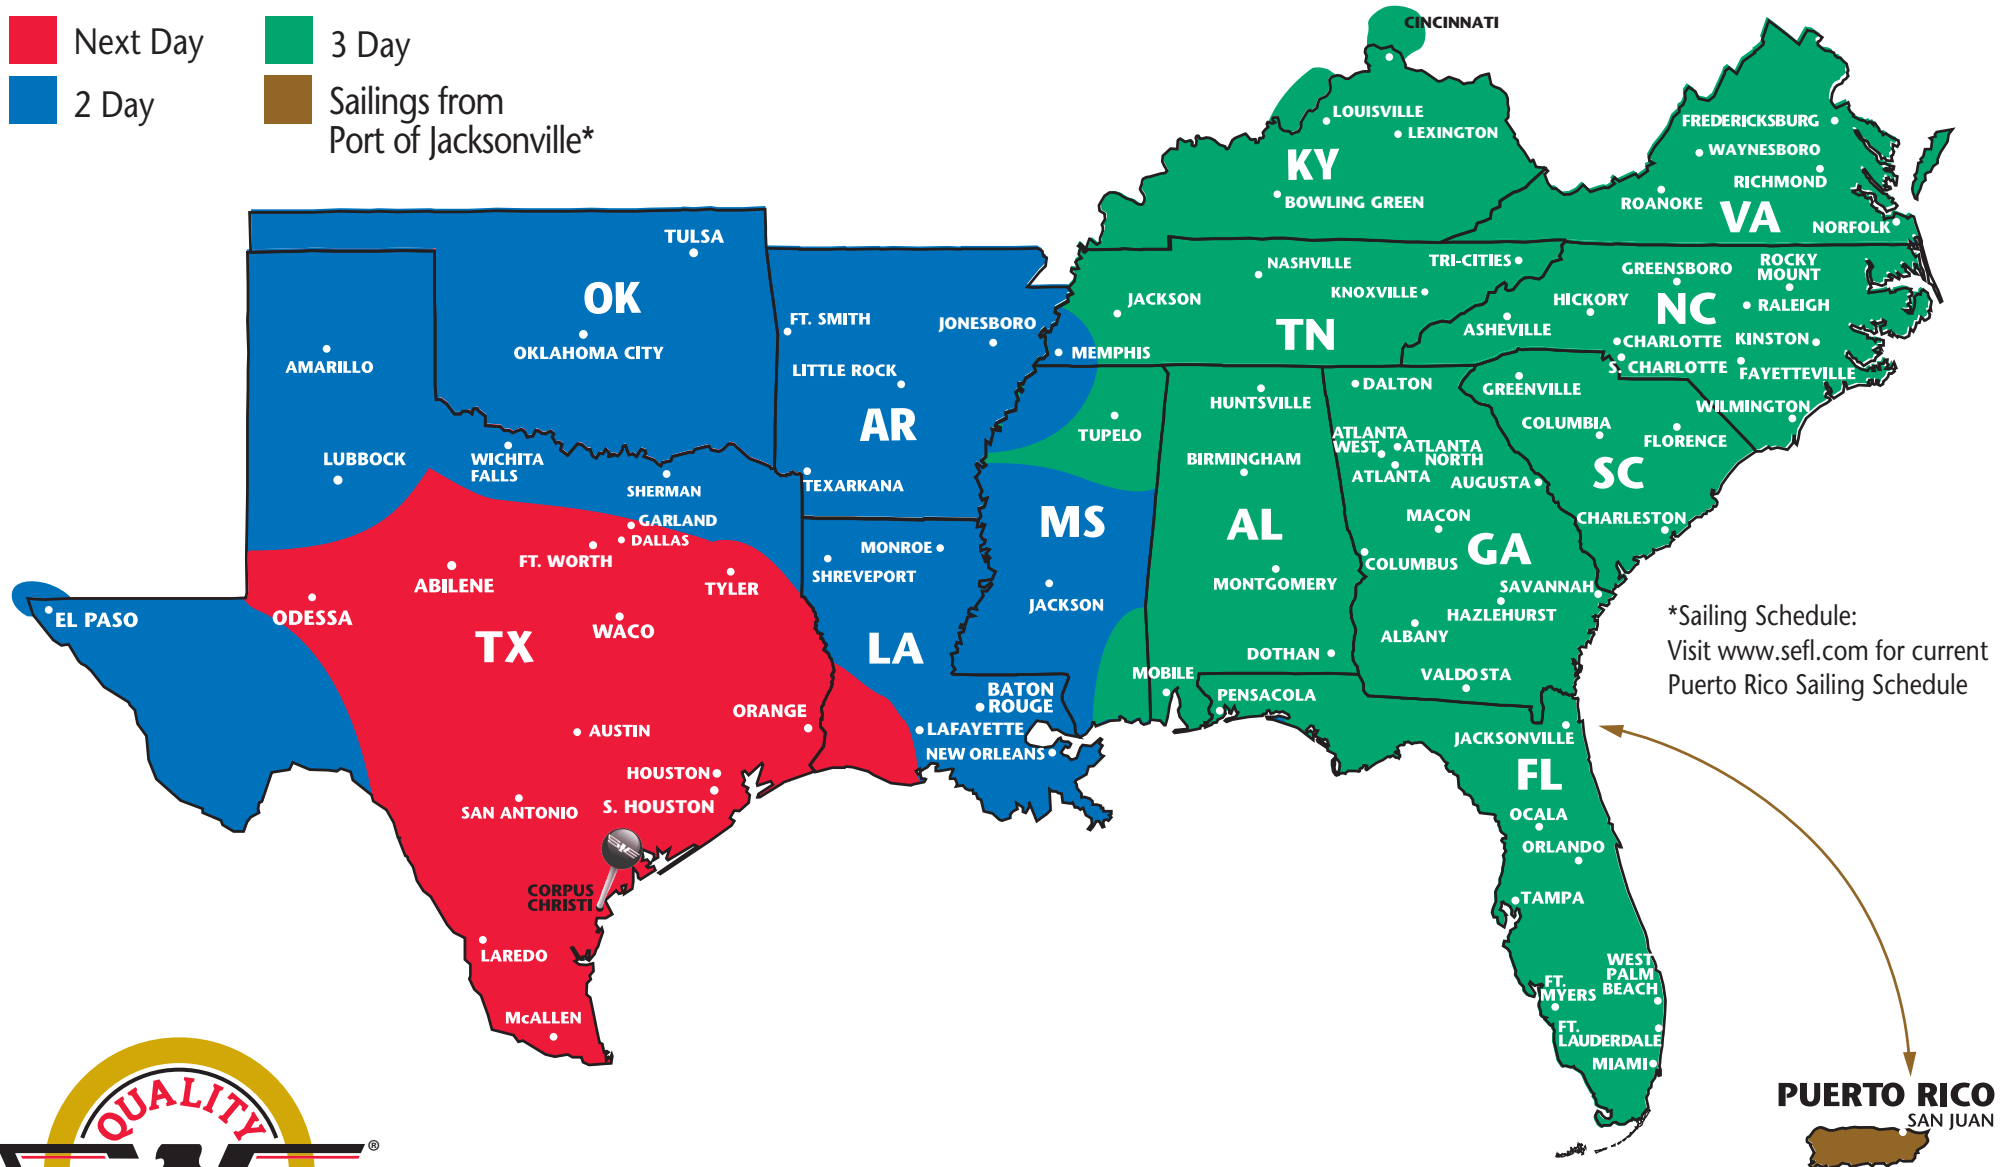

# SOUTHEASTERN FREIGHT LINES TRANSIT TIMES

## CORPUS CHRISTI, TEXAS

■ Next Day  
■ 2 Day

■ 3 Day  
■ Sailings from Port of Jacksonville\*

\*Sailing Schedule:  
Visit [www.sefl.com](http://www.sefl.com) for current  
Puerto Rico Sailing Schedule

**SOUTHEASTERN FREIGHT LINES**