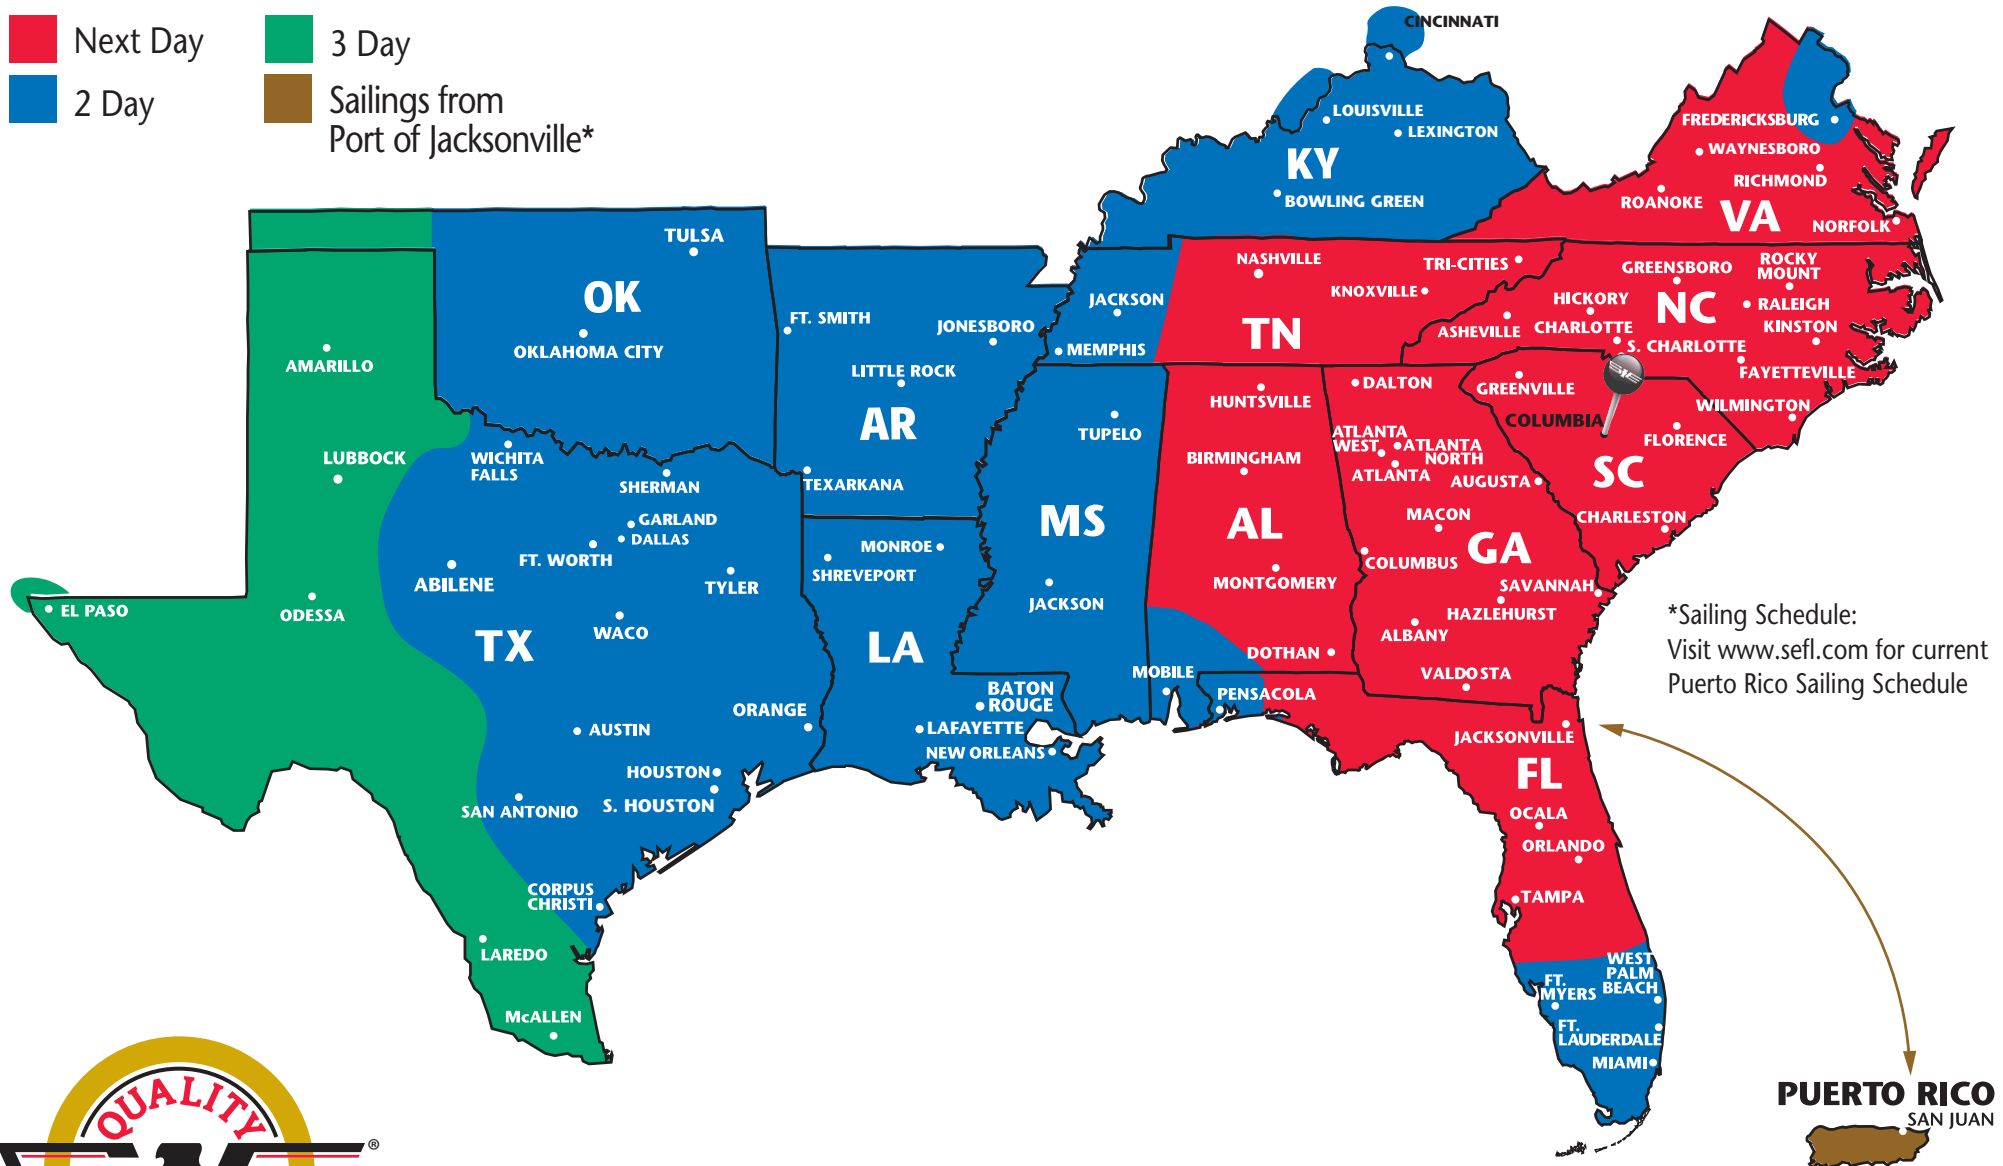

SOUTHEASTERN FREIGHT LINES TRANSIT TIMES

COLUMBIA, SOUTH CAROLINA

- Next Day
- 3 Day
- 2 Day
- Sailings from Port of Jacksonville*

*Sailing Schedule:
Visit www.sefl.com for current
Puerto Rico Sailing Schedule

SOUTHEASTERN FREIGHT LINES

4025 Sunset Boulevard ■ West Columbia, SC 29169 ■ 803-791-5159 ■ 800-922-3596 ■ 803-794-2854 FAX

FOR GUARANTEED SERVICES 866-733-5733 ■ www.sefl.com

Some outlying zips may require additional day(s) transit. Refer to www.sefl.com for exact transit times.