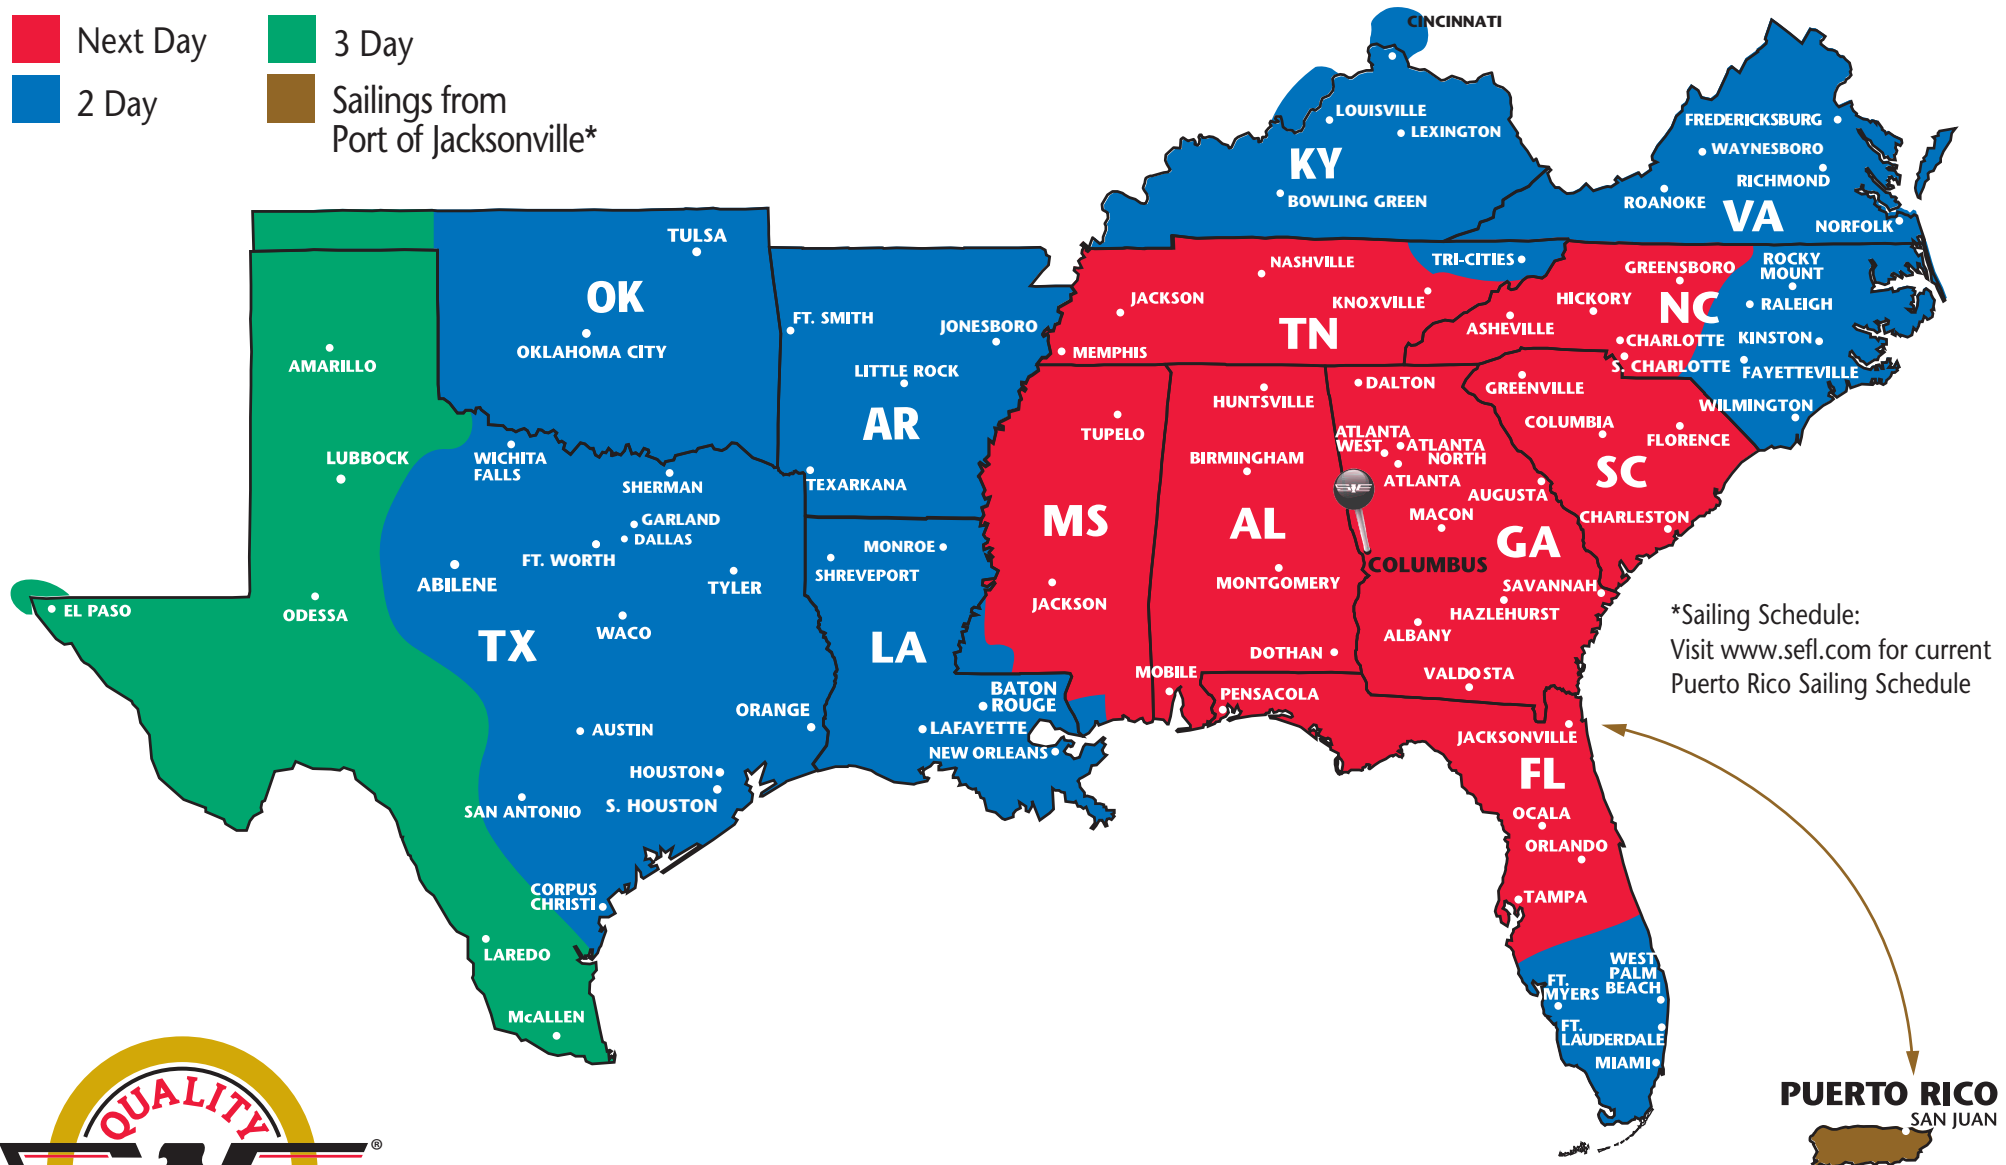

# SOUTHEASTERN FREIGHT LINES TRANSIT TIMES

## COLUMBUS, GEORGIA

- Next Day
- 3 Day
- 2 Day
- Sailings from Port of Jacksonville\*

\*Sailing Schedule:  
Visit [www.sefl.com](http://www.sefl.com) for current  
Puerto Rico Sailing Schedule

**SOUTHEASTERN FREIGHT LINES**