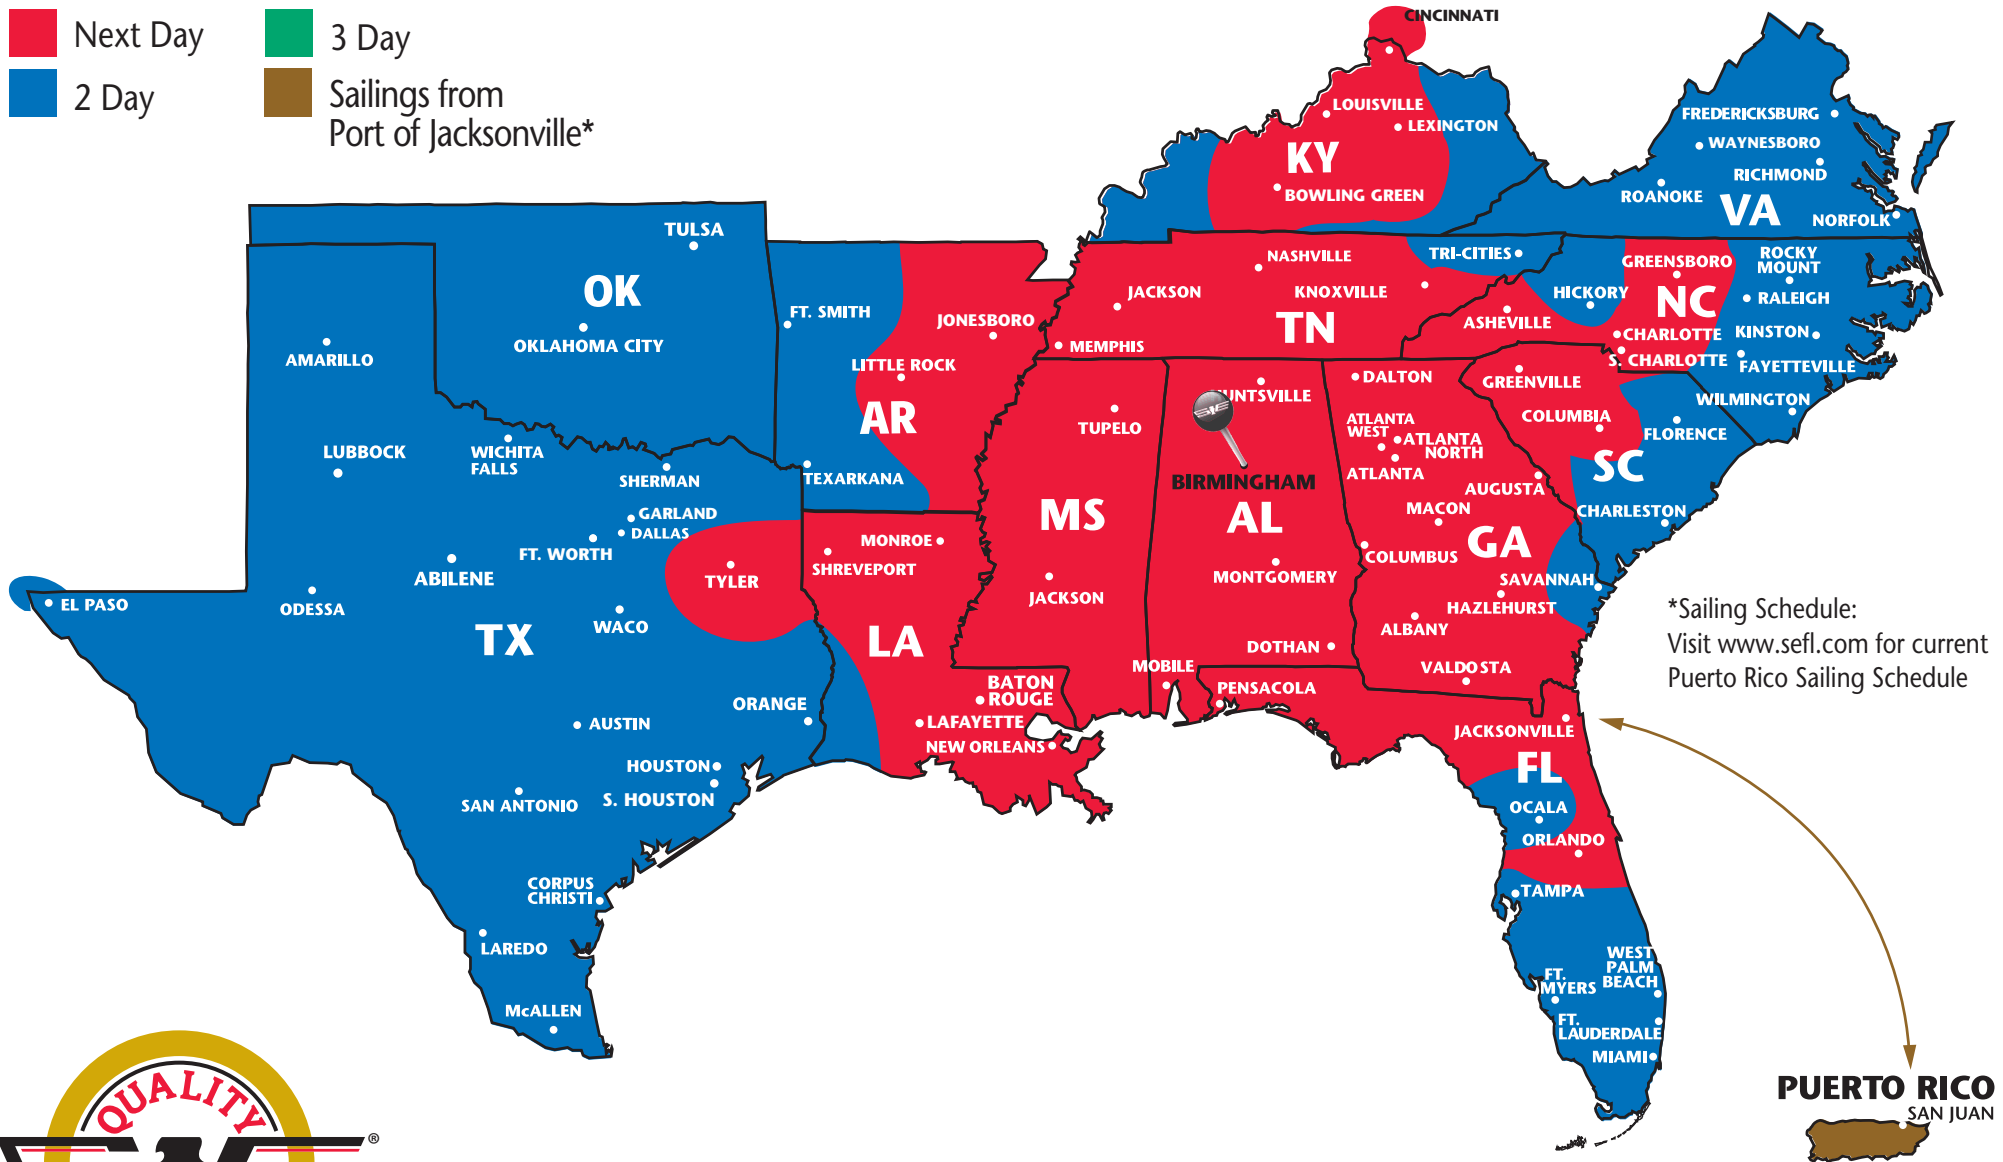

SOUTHEASTERN FREIGHT LINES TRANSIT TIMES

BIRMINGHAM, ALABAMA

Next Day
2 Day

3 Day
Sailings from Port of Jacksonville*

*Sailing Schedule:
Visit www.sefl.com for current
Puerto Rico Sailing Schedule

SOUTHEASTERN FREIGHT LINES

2701 Southeastern Circle ■ Birmingham, AL 35215 ■ 205-853-2022 ■ 800-338-7335 ■ 205-853-6855 FAX

FOR GUARANTEED SERVICES 866-733-5733 ■ www.sefl.com

Some outlying zips may require additional day(s) transit. Refer to www.sefl.com for exact transit times.