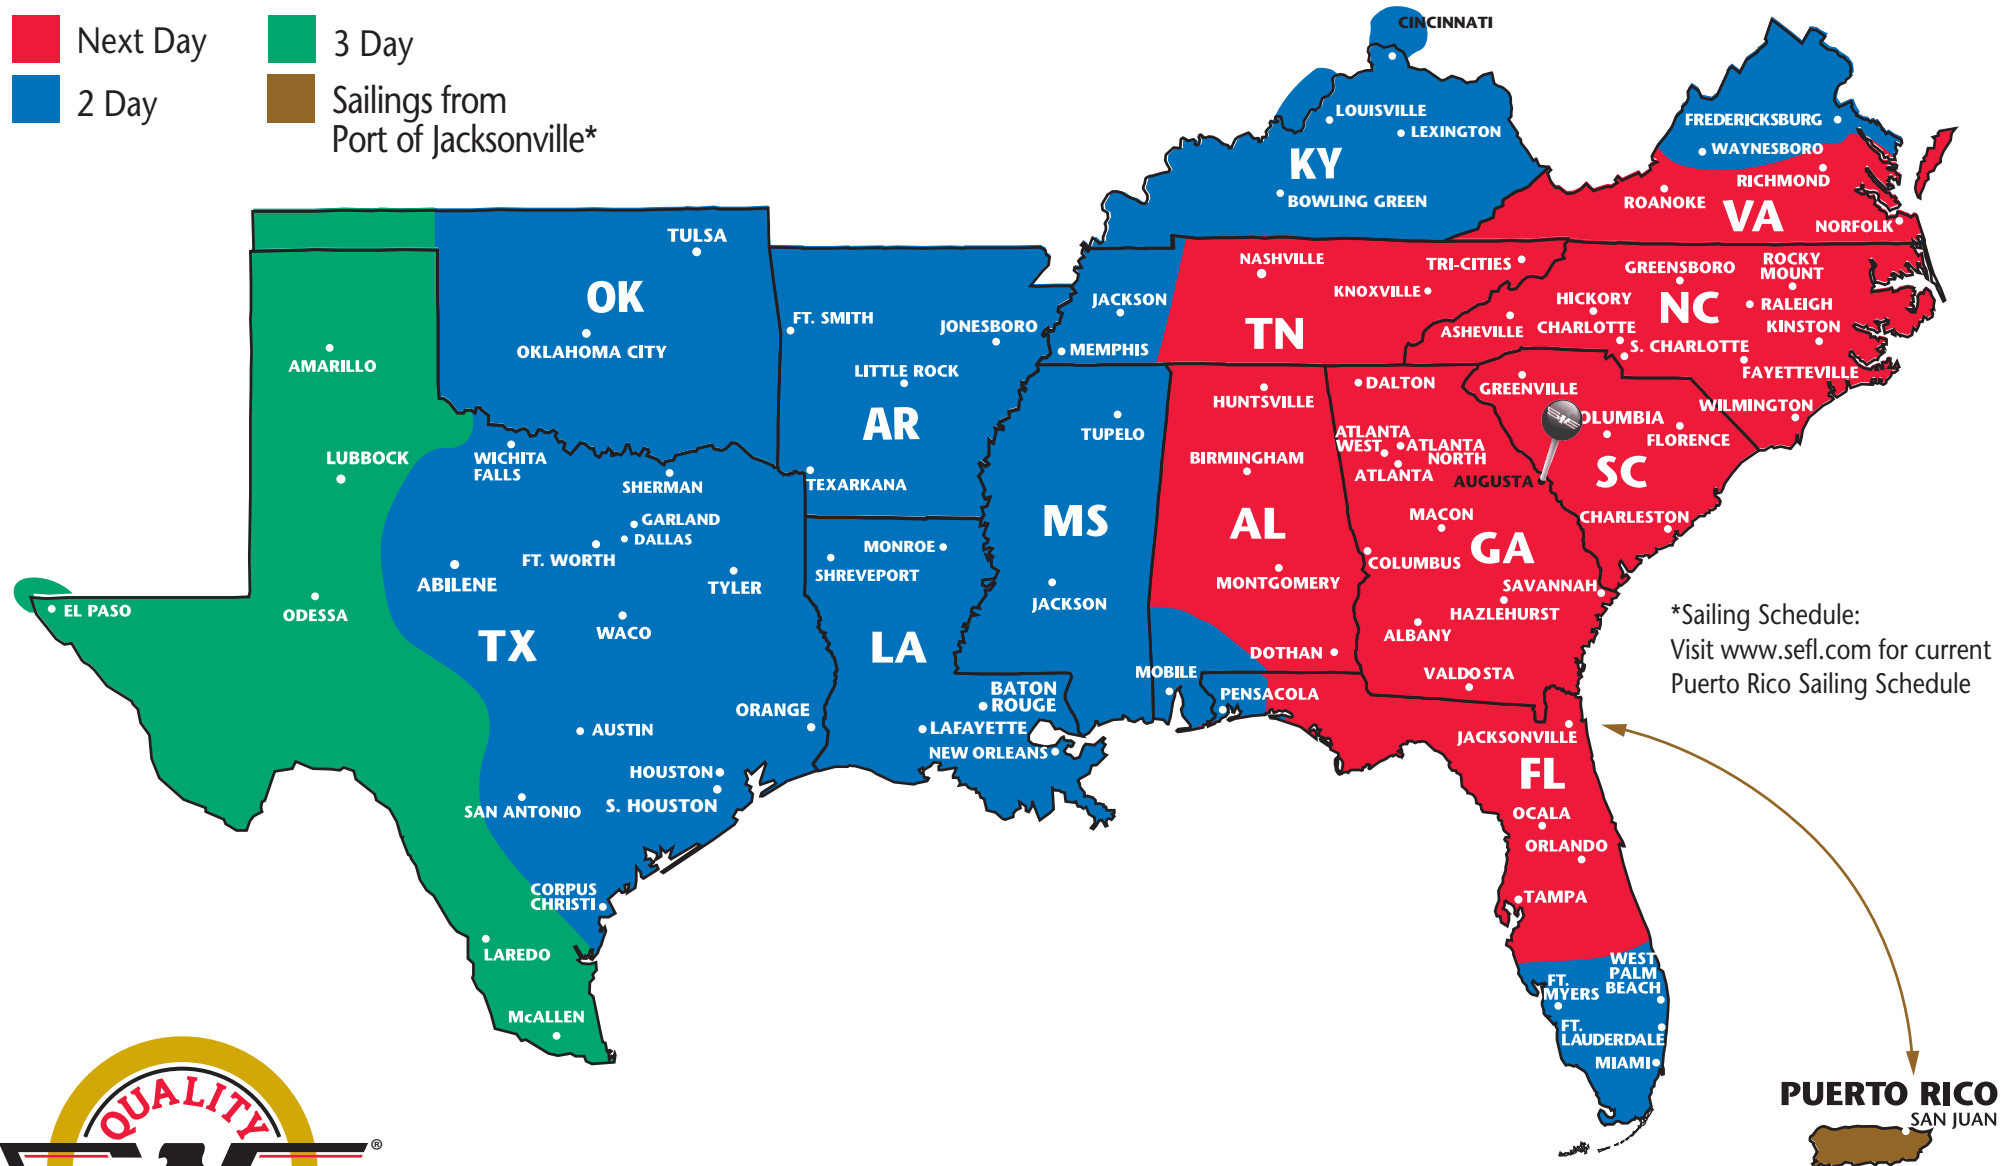

SOUTHEASTERN FREIGHT LINES TRANSIT TIMES

NORTH AUGUSTA, SOUTH CAROLINA

- Next Day
- 3 Day
- 2 Day
- Sailings from Port of Jacksonville*

*Sailing Schedule:
Visit www.sefl.com for current
Puerto Rico Sailing Schedule

SOUTHEASTERN FREIGHT LINES

1040 Edgefield Road ■ North Augusta, SC 29860 ■ 803-278-2071 ■ 800-202-7335 ■ 803-278-4186 FAX

FOR GUARANTEED SERVICES 866-733-5733 ■ www.sefl.com

Some outlying zips may require additional day(s) transit. Refer to www.sefl.com for exact transit times.