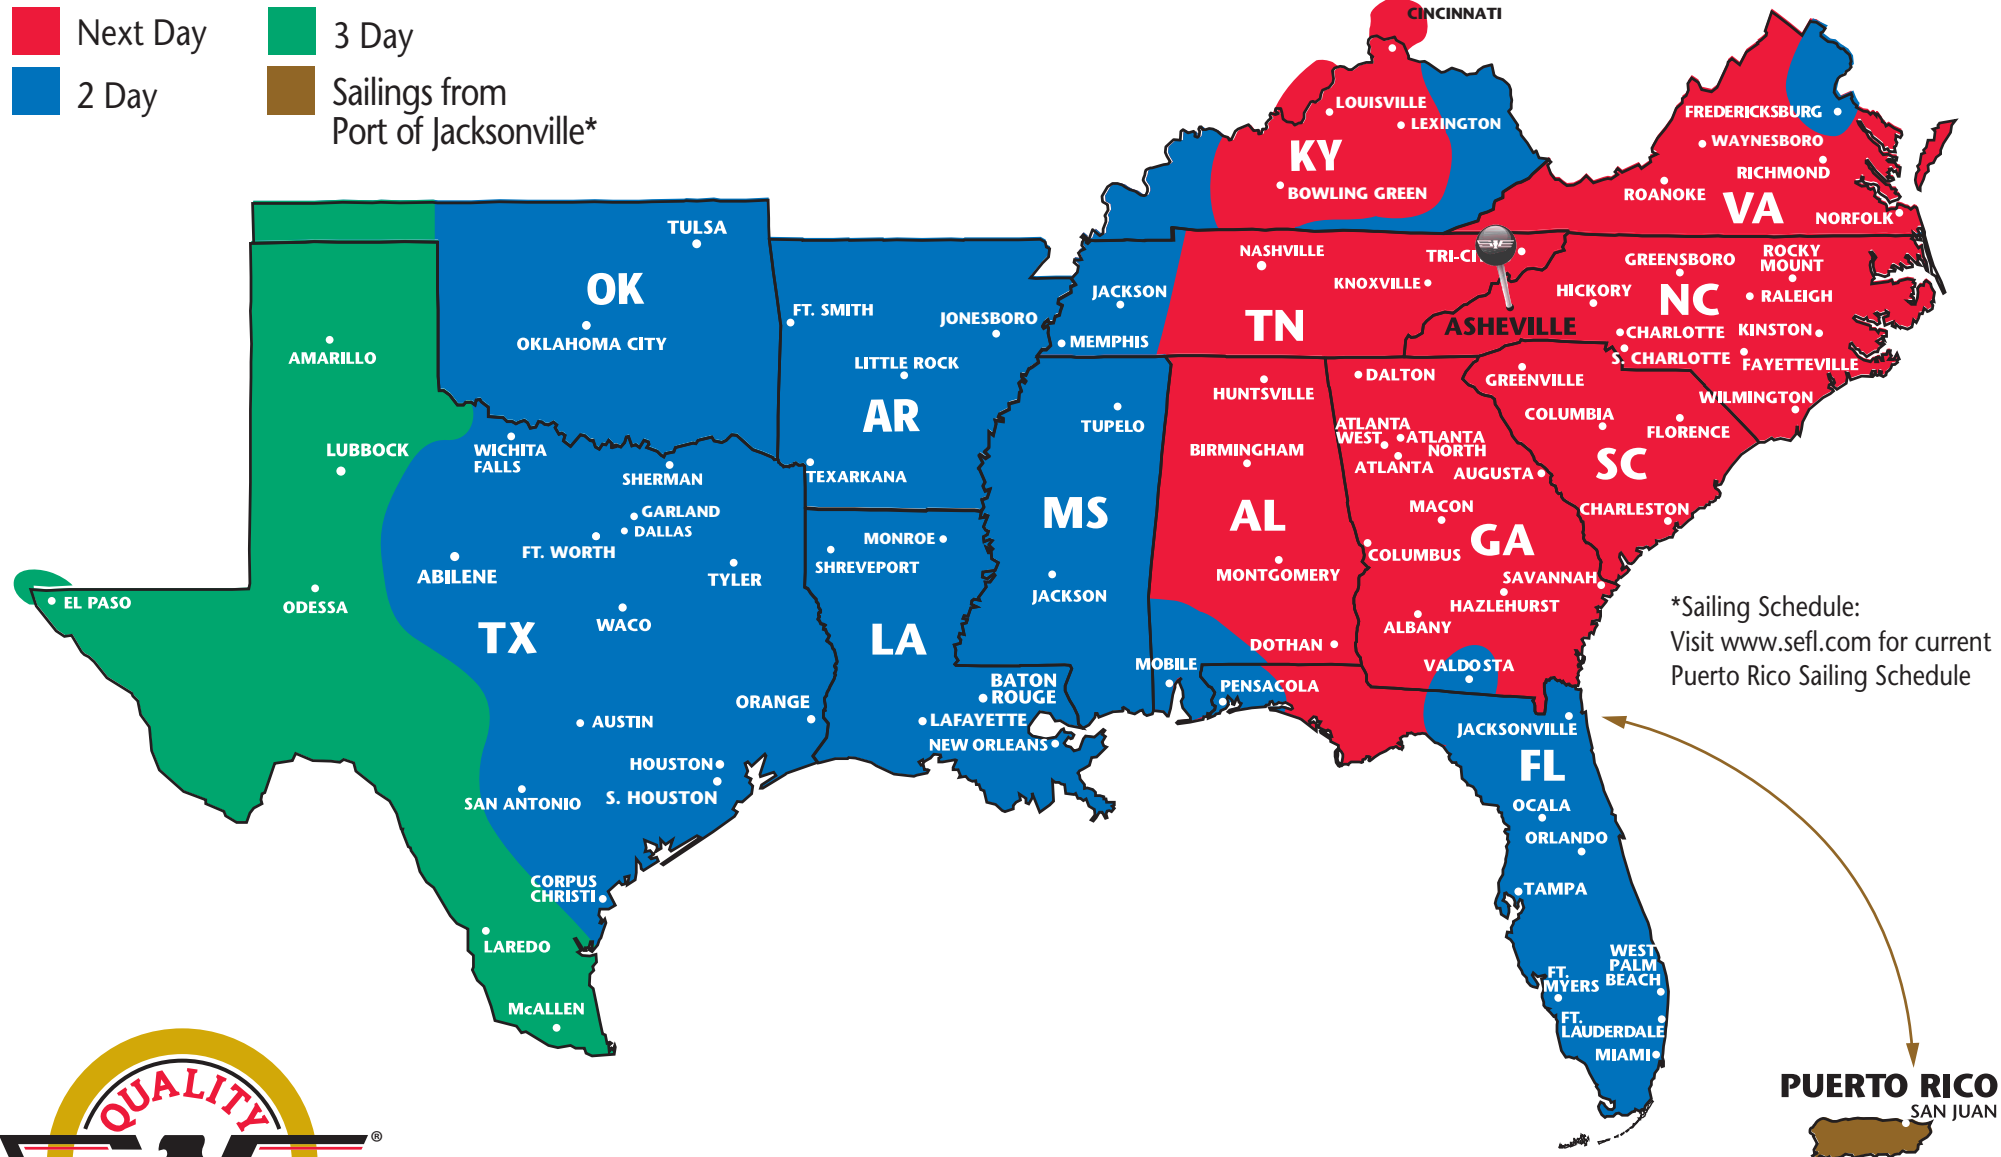

# SOUTHEASTERN FREIGHT LINES TRANSIT TIMES

## ASHEVILLE, NORTH CAROLINA

SOUTHEASTERN FREIGHT LINES

200 Mills Gap Road ■ Fletcher, NC 28732 ■ 828-681-2930 ■ 800-238-7335 ■ 828-681-2950 FAX

FOR GUARANTEED SERVICES 866-733-5733 ■ [www.sefl.com](http://www.sefl.com)

*Some outlying zips may require additional day(s) transit. Refer to [www.sefl.com](http://www.sefl.com) for exact transit times.*

190077  
03/2020