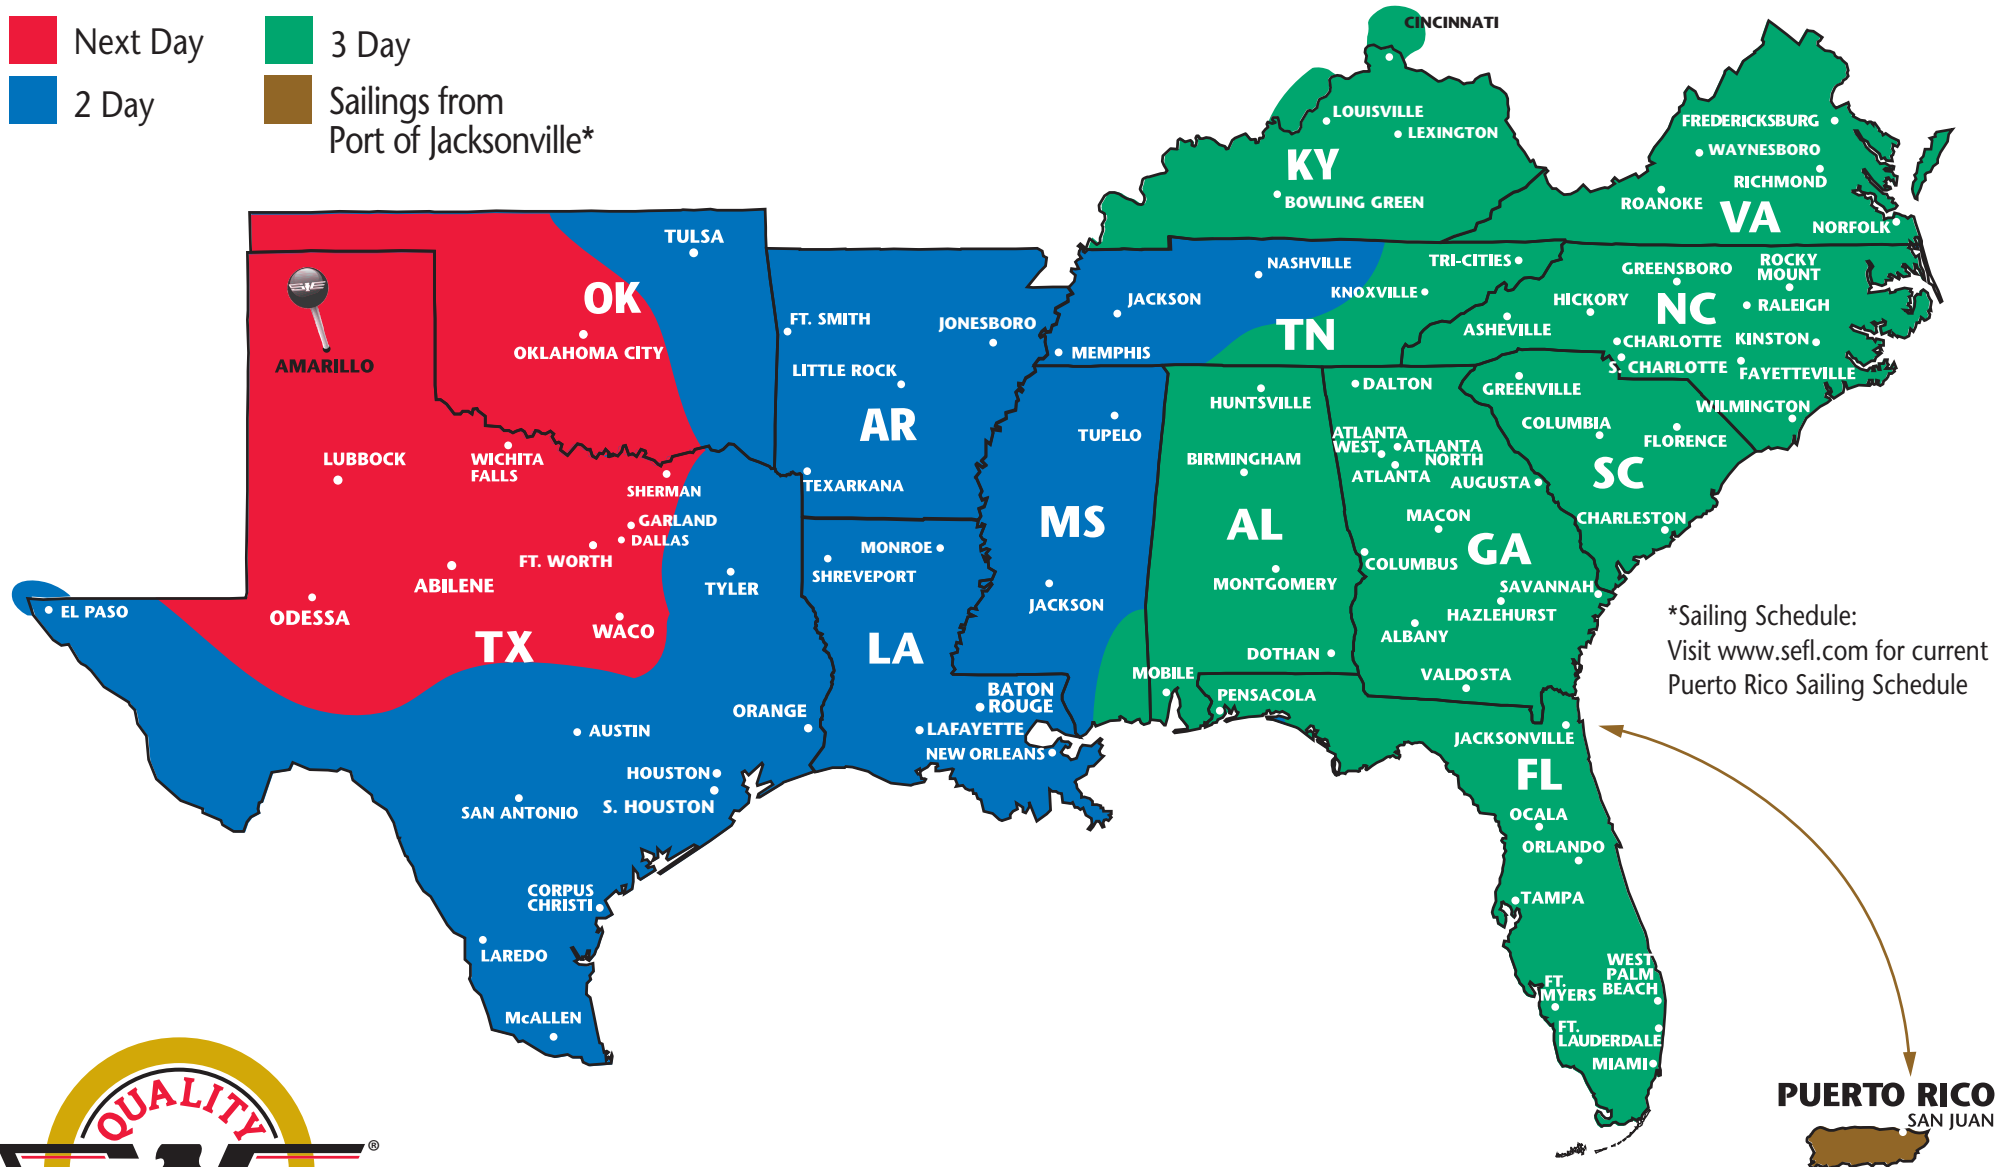

SOUTHEASTERN FREIGHT LINES TRANSIT TIMES

AMARILLO, TEXAS

Next Day
2 Day

3 Day
Sailings from
Port of Jacksonville*

SOUTHEASTERN FREIGHT LINES

4814 SE 22nd Ave ■ Amarillo, TX 79103 ■ 806-220-0523 ■ 866-392-7335 ■ 806-220-0699 FAX

FOR GUARANTEED SERVICES 866-733-5733 ■ www.sefl.com

Some outlying zips may require additional day(s) transit. Refer to www.sefl.com for exact transit times.

1900076
04/2021