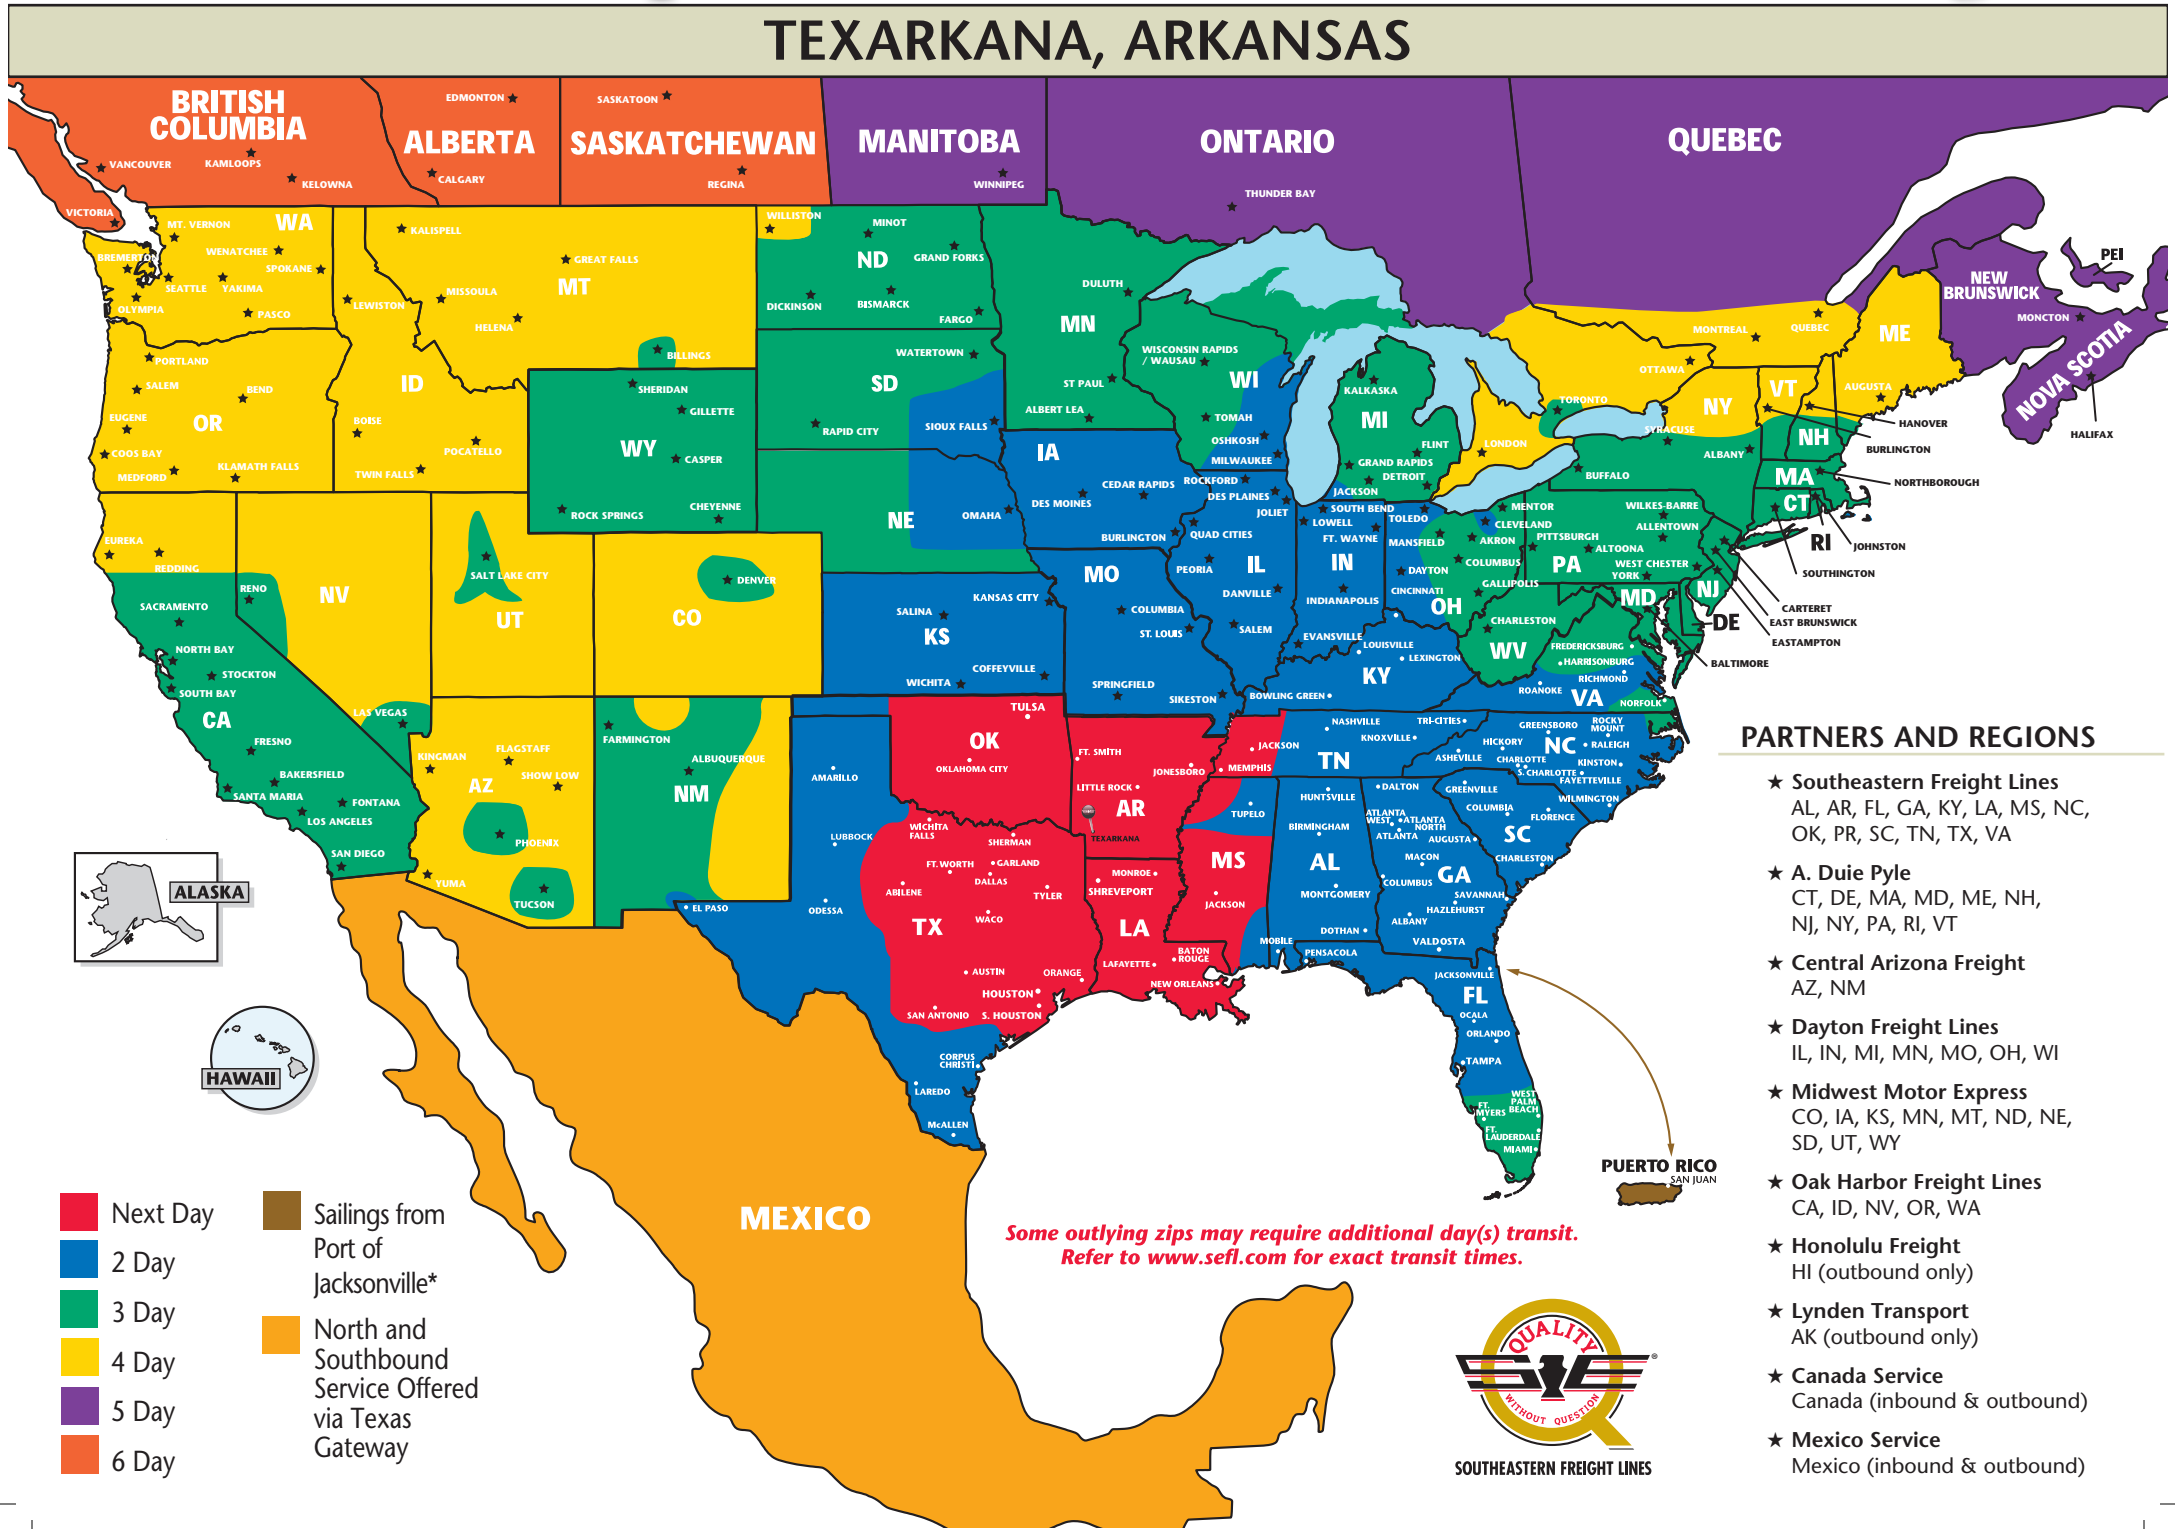

# The Most Dependable North American Coverage

### PARTNERS AND REGIONS

- ★ **Southeastern Freight Lines**  
AL, AR, FL, GA, KY, LA, MS, NC, OK, PR, SC, TN, TX, VA
- ★ **A. Duie Pyle**  
CT, DE, MA, MD, ME, NH, NJ, NY, PA, RI, VT
- ★ **Central Arizona Freight**  
AZ, NM
- ★ **Dayton Freight Lines**  
IL, IN, MI, MN, MO, OH, WI
- ★ **Midwest Motor Express**  
CO, IA, KS, MN, MT, ND, NE, SD, UT, WY
- ★ **Oak Harbor Freight Lines**  
CA, ID, NV, OR, WA
- ★ **Honolulu Freight**  
HI (outbound only)
- ★ **Lynden Transport**  
AK (outbound only)
- ★ **Canada Service**  
Canada (inbound & outbound)
- ★ **Mexico Service**  
Mexico (inbound & outbound)

# SOUTHEASTERN FREIGHT LINES TRANSIT TIMES

## TEXARKANA, ARKANSAS

- Next Day
- 3 Day
- 2 Day
- Sailings from Port of Jacksonville\*

\*Sailing Schedule:  
Visit [www.sefl.com](http://www.sefl.com) for current  
Puerto Rico Sailing Schedule

**SOUTHEASTERN FREIGHT LINES**