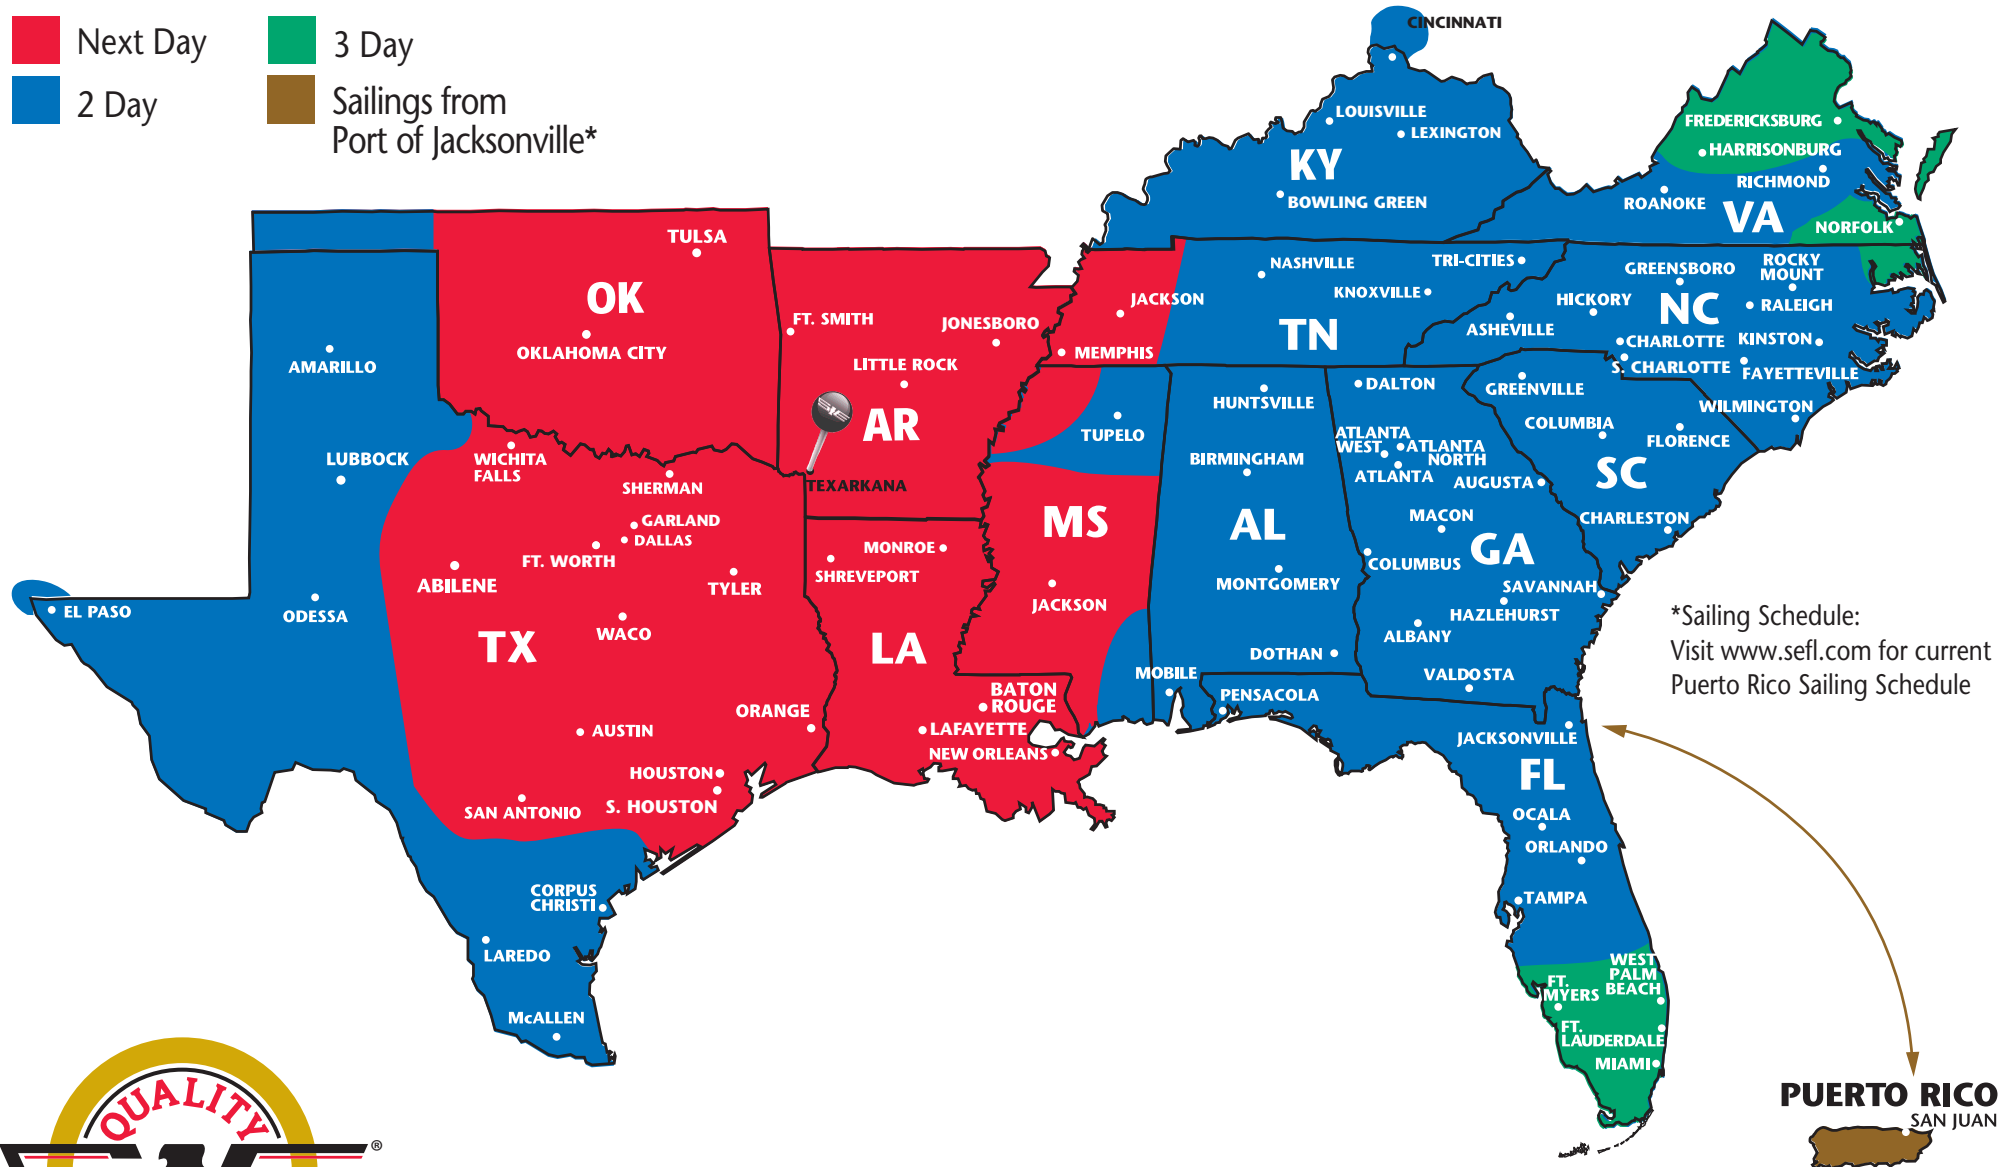

# The Most Dependable North American Coverage

### PARTNERS AND REGIONS

- ★ **Southeastern Freight Lines**  
AL, AR, FL, GA, KY, LA, MS, NC, OK, PR, SC, TN, TX, VA
- ★ **A. Duie Pyle**  
CT, DE, MA, MD, ME, NH, NJ, NY, PA, RI, VT
- ★ **Central Arizona Freight**  
AZ, NM
- ★ **Dayton Freight Lines**  
IL, IN, MI, MN, MO, OH, WI
- ★ **Midwest Motor Express**  
CO, IA, KS, MN, MT, ND, NE, SD, UT, WY
- ★ **Oak Harbor Freight Lines**  
CA, ID, NV, OR, WA
- ★ **Honolulu Freight**  
HI (outbound only)
- ★ **Lynden Transport**  
AK (outbound only)
- ★ **Canada Service**  
Canada (inbound & outbound)
- ★ **Mexico Service**  
Mexico (inbound & outbound)

# SOUTHEASTERN FREIGHT LINES TRANSIT TIMES

## TEXARKANA, ARKANSAS

- Next Day
- 3 Day
- 2 Day
- Sailings from Port of Jacksonville\*

\*Sailing Schedule:  
Visit [www.sefl.com](http://www.sefl.com) for current  
Puerto Rico Sailing Schedule

**SOUTHEASTERN FREIGHT LINES**