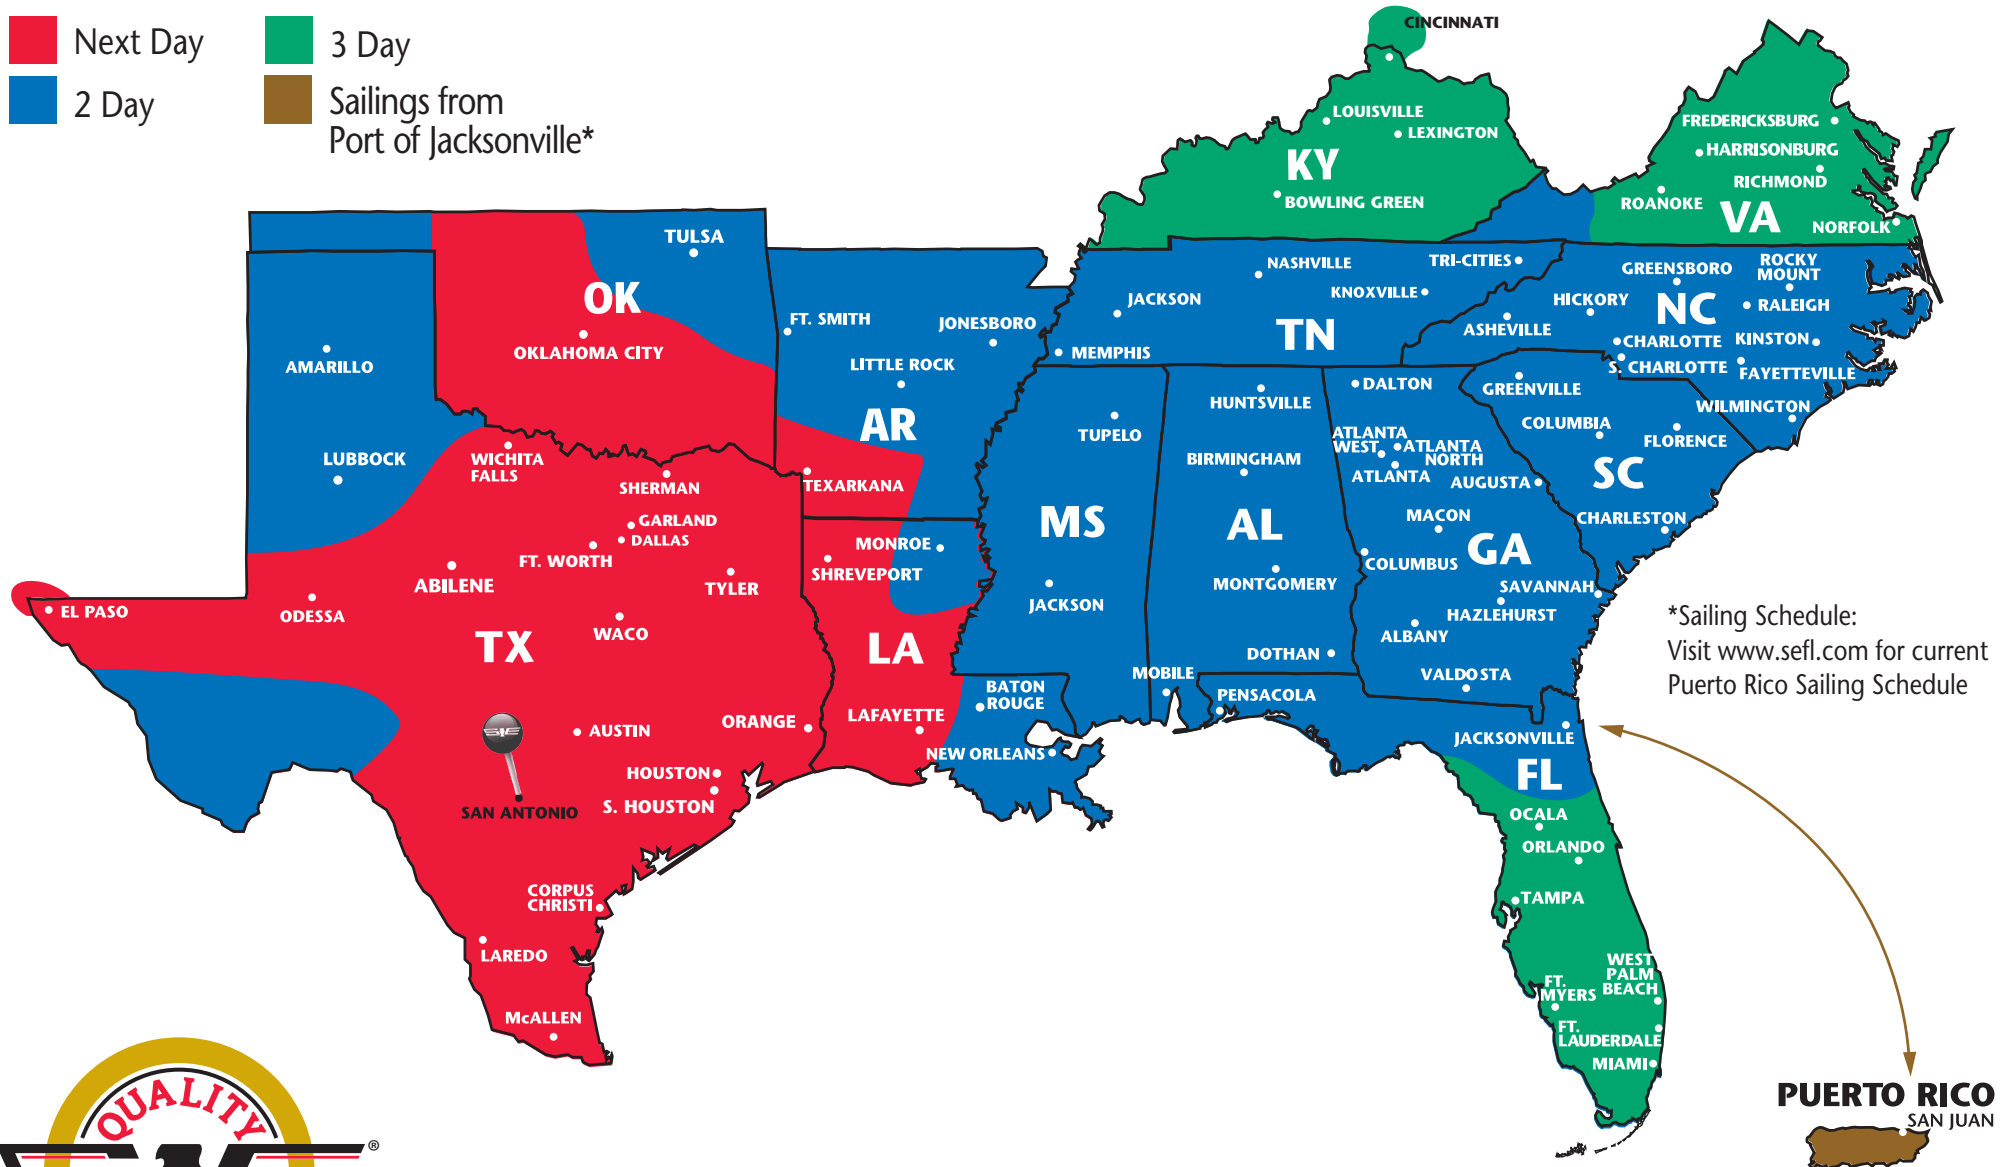

The Most Dependable North American Coverage

SAN ANTONIO, TEXAS

PARTNERS AND REGIONS

- ★ **Southeastern Freight Lines**
AL, AR, FL, GA, KY, LA, MS, NC, OK, PR, SC, TN, TX, VA
- ★ **A. Duie Pyle**
CT, DE, MA, MD, ME, NH, NJ, NY, PA, RI, VT
- ★ **Central Arizona Freight**
AZ, NM
- ★ **Dayton Freight Lines**
IL, IN, MI, MN, MO, OH, WI
- ★ **Midwest Motor Express**
CO, IA, KS, MN, MT, ND, NE, SD, UT, WY
- ★ **Oak Harbor Freight Lines**
CA, ID, NV, OR, WA
- ★ **Honolulu Freight**
HI (outbound only)
- ★ **Lynden Transport**
AK (outbound only)
- ★ **Canada Service**
Canada (inbound & outbound)
- ★ **Mexico Service**
Mexico (inbound & outbound)

Some outlying zips may require additional day(s) transit. Refer to www.sefl.com for exact transit times.

- Next Day
- 2 Day
- 3 Day
- 4 Day
- 5 Day
- 6 Day
- Sailings from Port of Jacksonville*
- North and Southbound Service Offered via Texas Gateway

SOUTHEASTERN FREIGHT LINES TRANSIT TIMES

SAN ANTONIO, TEXAS

■ Next Day
■ 2 Day

■ 3 Day
■ Sailings from Port of Jacksonville*

*Sailing Schedule:
Visit www.sefl.com for current
Puerto Rico Sailing Schedule

SOUTHEASTERN FREIGHT LINES