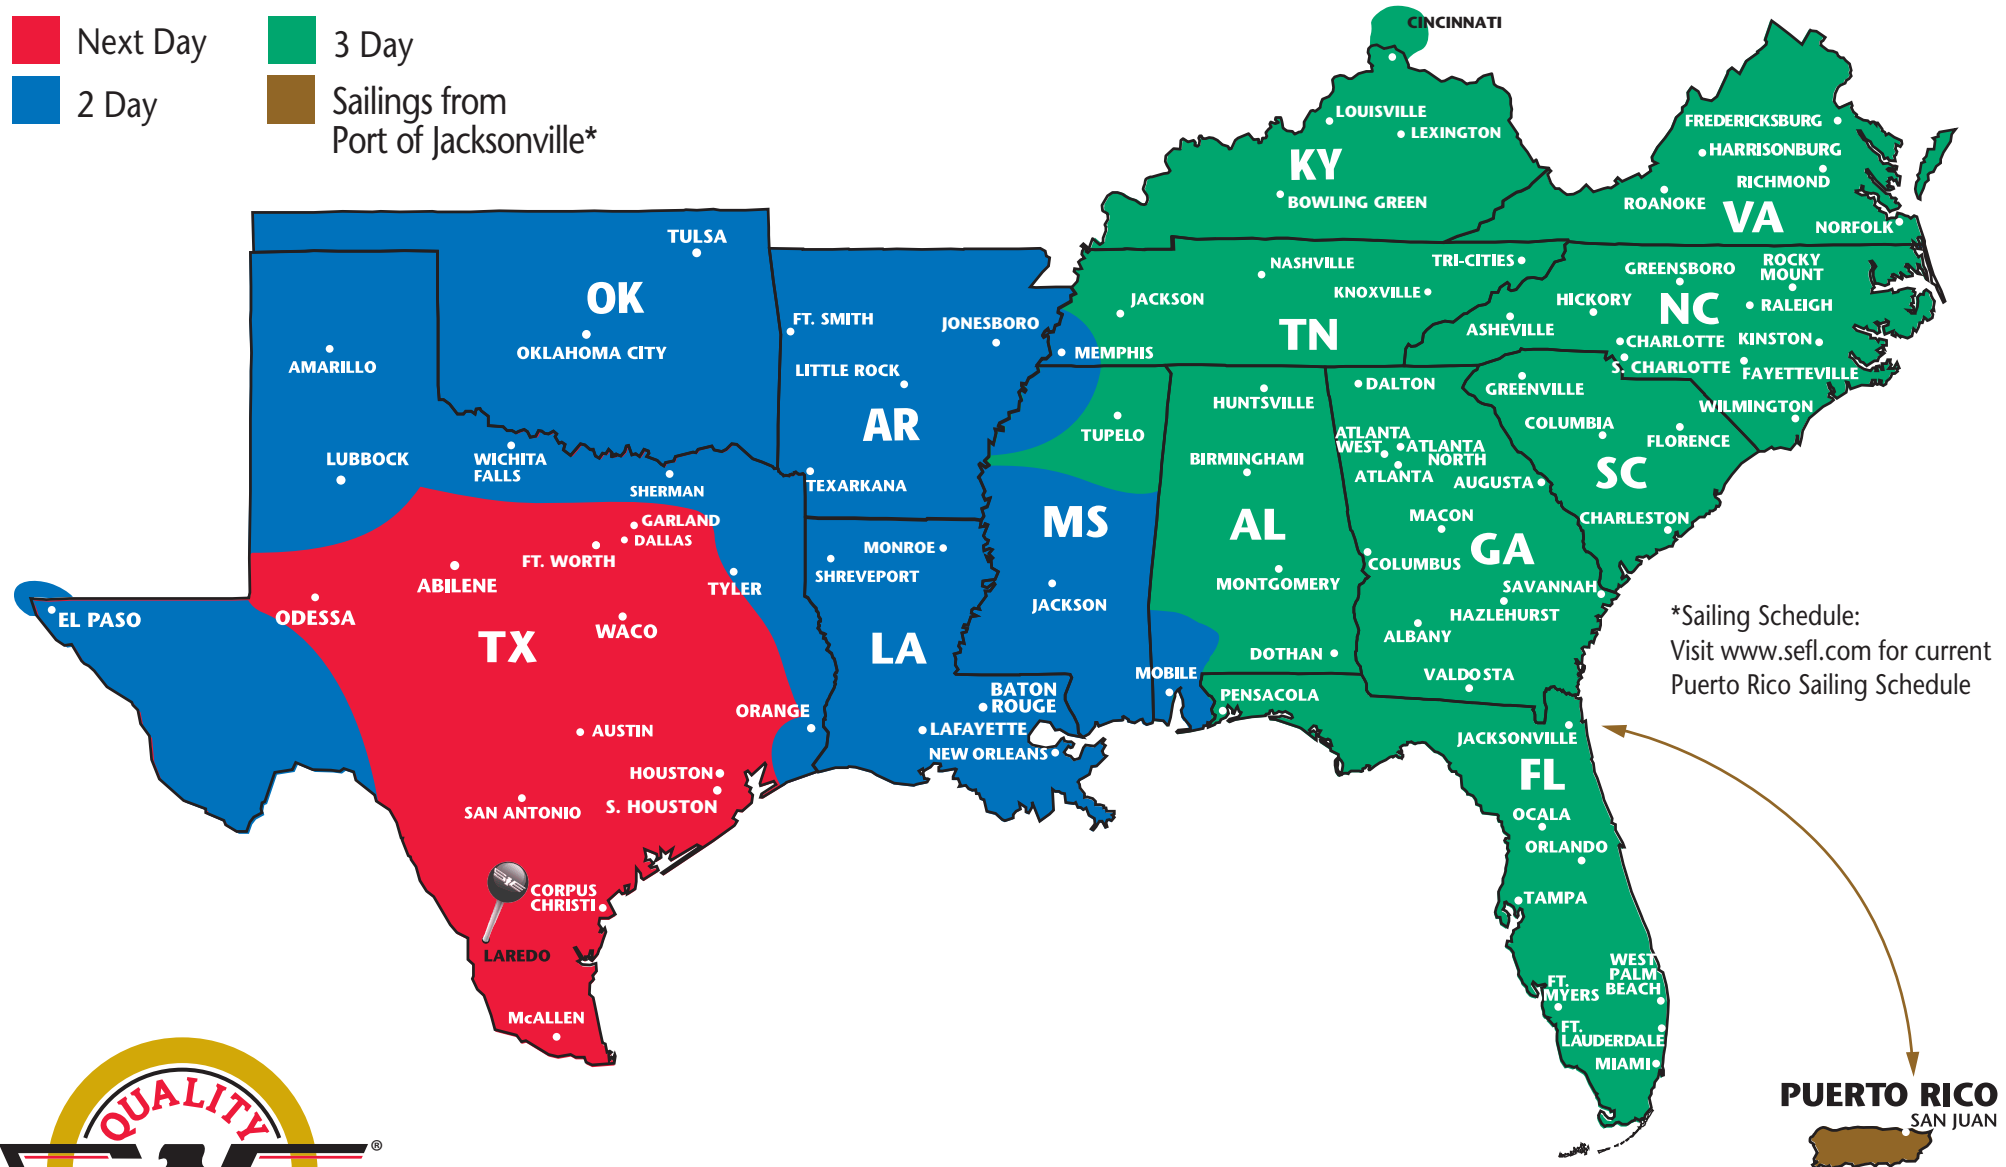

The Most Dependable North American Coverage

LAREDO, TEXAS

PARTNERS AND REGIONS

- ★ **Southeastern Freight Lines**
AL, AR, FL, GA, KY, LA, MS, NC, OK, PR, SC, TN, TX, VA
- ★ **A. Duie Pyle**
CT, DE, MA, MD, ME, NH, NJ, NY, PA, RI, VT
- ★ **Central Arizona Freight**
AZ, NM
- ★ **Dayton Freight Lines**
IL, IN, MI, MN, MO, OH, WI
- ★ **Midwest Motor Express**
CO, IA, KS, MN, MT, ND, NE, SD, UT, WY
- ★ **Oak Harbor Freight Lines**
CA, ID, NV, OR, WA
- ★ **Honolulu Freight**
HI (outbound only)
- ★ **Lynden Transport**
AK (outbound only)
- ★ **Canada Service**
Canada (inbound & outbound)
- ★ **Mexico Service**
Mexico (inbound & outbound)

Some outlying zips may require additional day(s) transit. Refer to www.sefl.com for exact transit times.

- Next Day
- 2 Day
- 3 Day
- 4 Day
- 5 Day
- 6 Day
- Sailings from Port of Jacksonville*
- North and Southbound Service Offered via Texas Gateway

SOUTHEASTERN FREIGHT LINES TRANSIT TIMES

LAREDO, TEXAS

- Next Day
- 3 Day
- 2 Day
- Sailings from Port of Jacksonville*

*Sailing Schedule:
Visit www.sefl.com for current
Puerto Rico Sailing Schedule

SOUTHEASTERN FREIGHT LINES

1657 World Trade Center Loop ■ Laredo, TX 78045 ■ 956-729-1101 ■ 866-391-7335 ■ 956-729-9192 FAX

FOR GUARANTEED SERVICES 866-733-5733 ■ www.sefl.com

Some outlying zips may require additional day(s) transit. Refer to www.sefl.com for exact transit times.