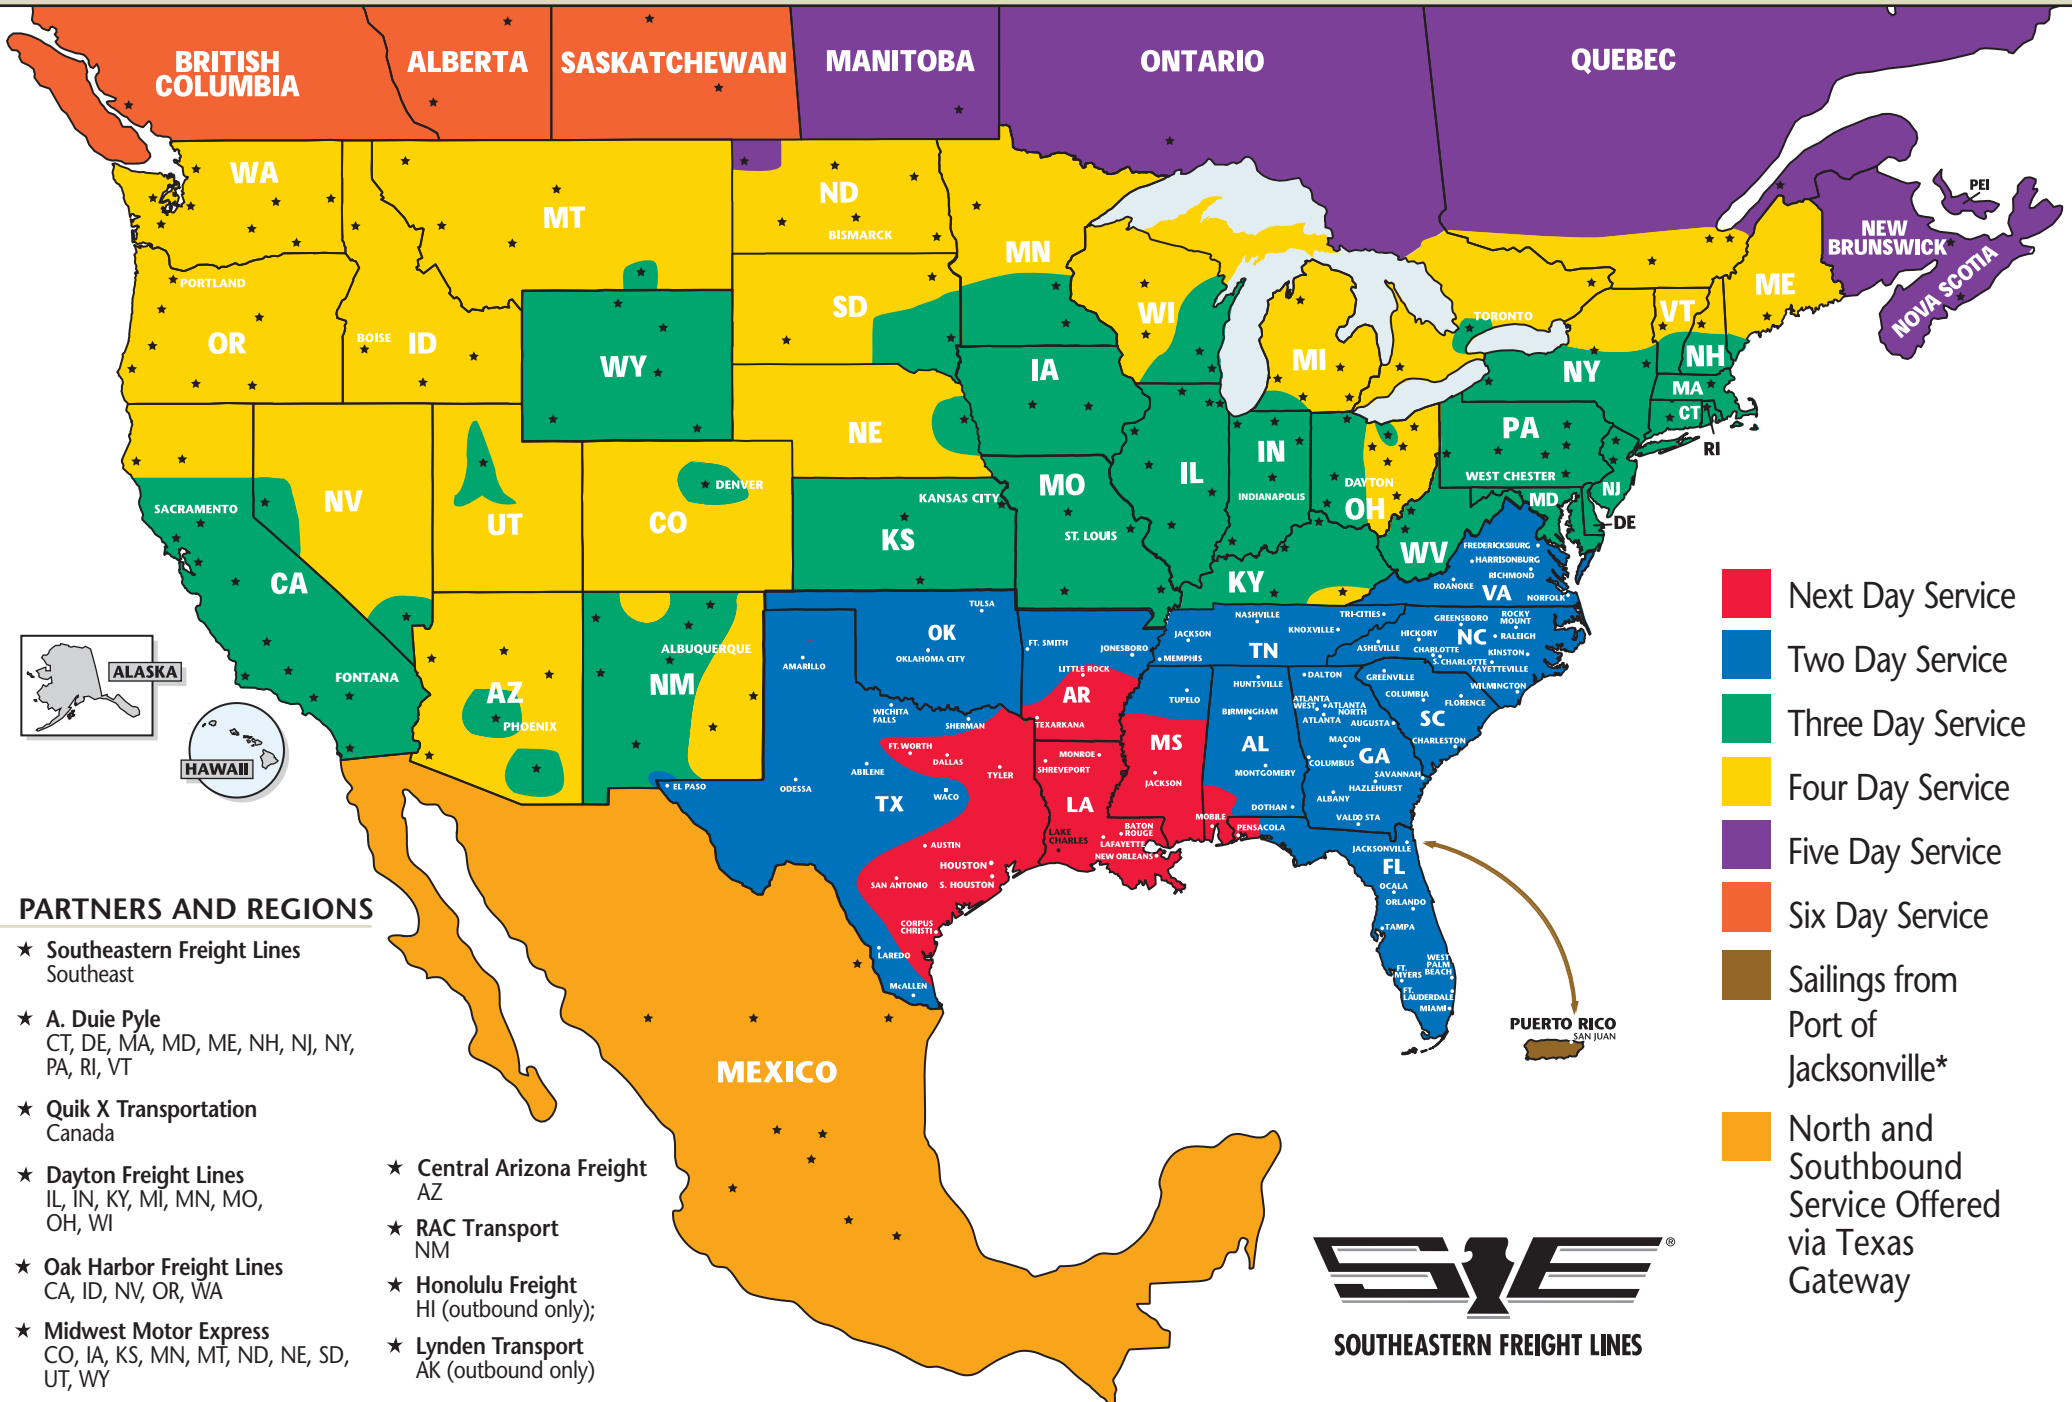

YOUR GATEWAY TO SERVICE EXCELLENCE

LAKE CHARLES, LOUISIANA

- Next Day Service
- Two Day Service
- Three Day Service
- Four Day Service
- Five Day Service
- Six Day Service
- Sailings from Port of Jacksonville*
- North and Southbound Service Offered via Texas Gateway

PARTNERS AND REGIONS

- ★ Southeastern Freight Lines
Southeast
- ★ A. Duie Pyle
CT, DE, MA, MD, ME, NH, NJ, NY, PA, RI, VT
- ★ Quik X Transportation
Canada
- ★ Dayton Freight Lines
IL, IN, KY, MI, MN, MO, OH, WI
- ★ Oak Harbor Freight Lines
CA, ID, NV, OR, WA
- ★ Midwest Motor Express
CO, IA, KS, MN, MT, ND, NE, SD, UT, WY

- ★ Central Arizona Freight
AZ
- ★ RAC Transport
NM
- ★ Honolulu Freight
HI (outbound only);
- ★ Lynden Transport
AK (outbound only)

Some outlying zips may require additional day(s) transit. Refer to www.sefl.com for exact transit times.

SOUTHEASTERN FREIGHT LINES TRANSIT TIMES

LAKE CHARLES, LOUISIANA

- Next Day Service
- Three Day Service
- Two Day Service
- Sailings from Port of Jacksonville*

*Sailing Schedule:
 Depart Tuesday, arrive Friday.
 Depart Friday, arrive Monday.