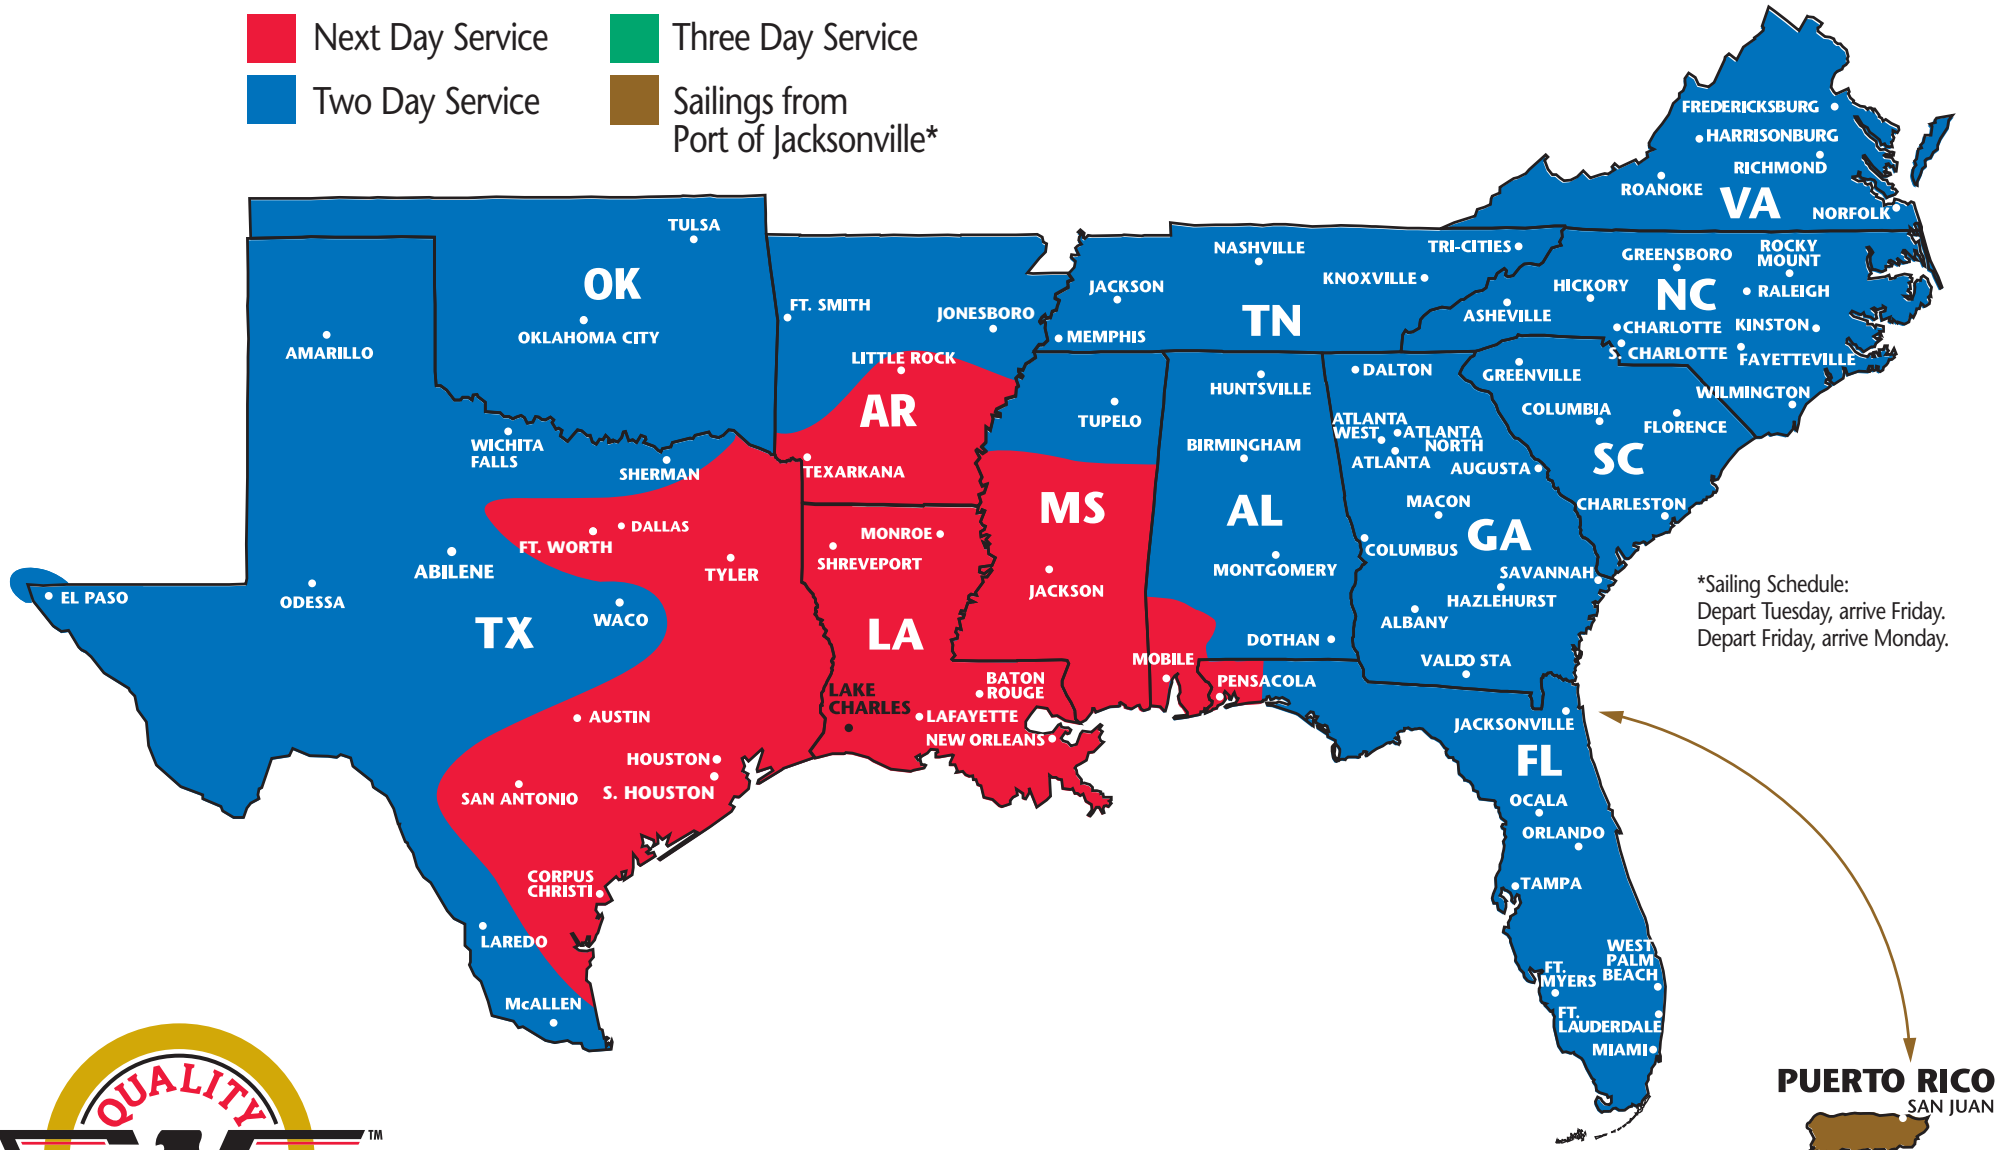

YOUR GATEWAY TO SERVICE EXCELLENCE

LAKE CHARLES, LOUISIANA

- Next Day Service
- Two Day Service
- Three Day Service
- Four Day Service
- Five Day Service
- Six Day Service
- Sailings from Port of Jacksonville*
- North and Southbound Service Offered via Texas Gateway

PARTNERS AND REGIONS

- ★ Southeastern Freight Lines
Southeast
- ★ A. Duie Pyle
CT, DE, MA, MD, ME, NH, NJ, NY, PA, RI, VT
- ★ Quik X Transportation
Canada
- ★ Dayton Freight Lines
IL, IN, KY, MI, MN, MO, OH, WI
- ★ Oak Harbor Freight Lines
CA, ID, NV, OR, WA
- ★ Midwest Motor Express
CO, IA, KS, MN, MT, ND, NE, SD, UT, WY

- ★ Central Arizona Freight
AZ
- ★ RAC Transport
NM
- ★ Honolulu Freight
HI (outbound only);
- ★ Lynden Transport
AK (outbound only)

Some outlying zips may require additional day(s) transit. Refer to www.sefl.com for exact transit times.

SOUTHEASTERN FREIGHT LINES TRANSIT TIMES

LAKE CHARLES, LOUISIANA

- Next Day Service
- Three Day Service
- Two Day Service
- Sailings from Port of Jacksonville*

*Sailing Schedule:
 Depart Tuesday, arrive Friday.
 Depart Friday, arrive Monday.