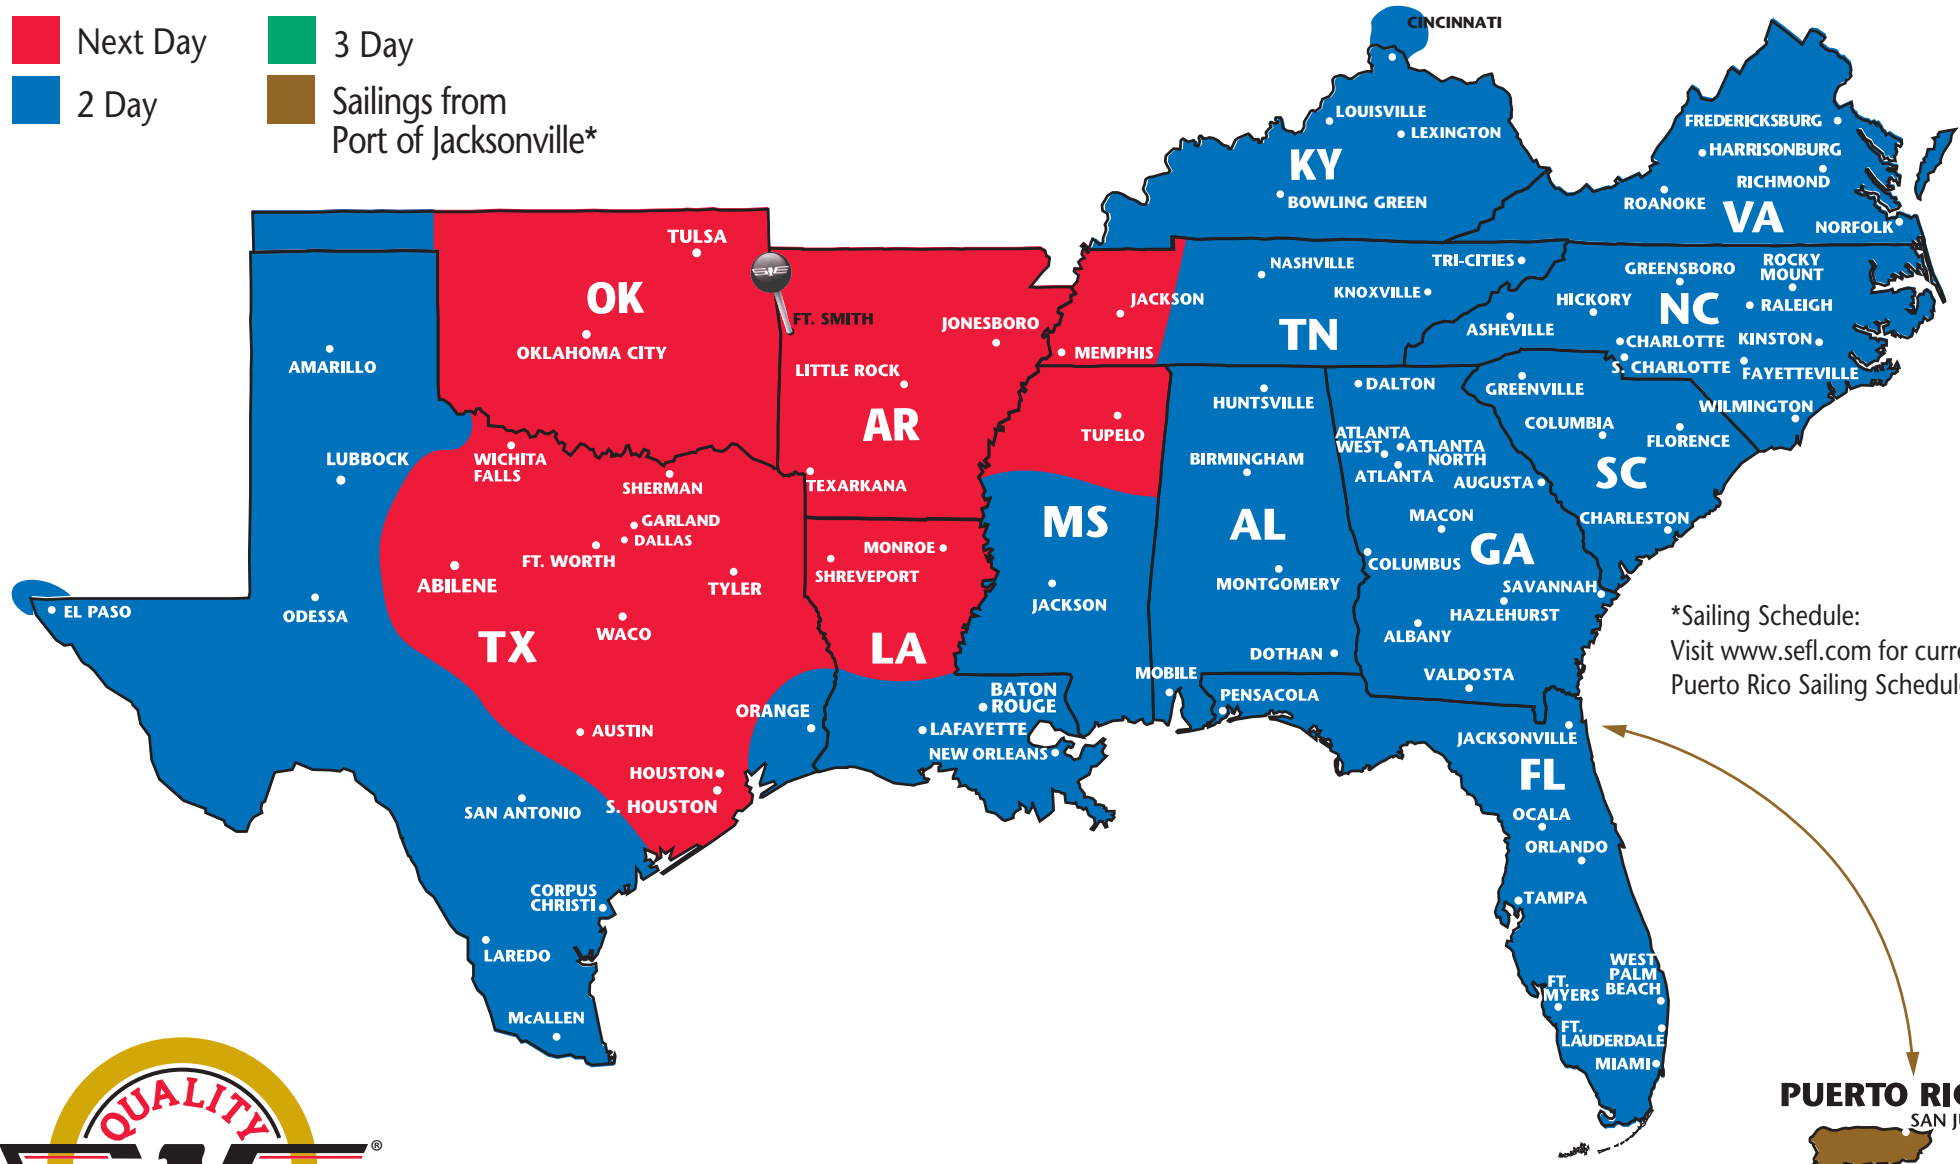

The Most Dependable North American Coverage

FORT SMITH, ARKANSAS

PARTNERS AND REGIONS

- ★ **Southeastern Freight Lines**
AL, AR, FL, GA, KY, LA, MS, NC, OK, PR, SC, TN, TX, VA
- ★ **A. Duie Pyle**
CT, DE, MA, MD, ME, NH, NJ, NY, PA, RI, VT
- ★ **Central Arizona Freight**
AZ, NM
- ★ **Dayton Freight Lines**
IL, IN, MI, MN, MO, OH, WI
- ★ **Midwest Motor Express**
CO, IA, KS, MN, MT, ND, NE, SD, UT, WY
- ★ **Oak Harbor Freight Lines**
CA, ID, NV, OR, WA
- ★ **Honolulu Freight**
HI (outbound only)
- ★ **Lynden Transport**
AK (outbound only)
- ★ **Canada Service**
Canada (inbound & outbound)
- ★ **Mexico Service**
Mexico (inbound & outbound)

SOUTHEASTERN FREIGHT LINES TRANSIT TIMES

FORT SMITH, ARKANSAS

- Next Day
- 3 Day
- 2 Day
- Sailings from Port of Jacksonville*

*Sailing Schedule:
Visit www.sefl.com for current
Puerto Rico Sailing Schedule

SOUTHEASTERN FREIGHT LINES

323 Access Road ■ Van Buren, AR 72956 ■ 479-471-3001 ■ 866-440-7335 ■ 479-471-3005 FAX
FOR GUARANTEED SERVICES 866-733-5733 ■ www.sefl.com

Some outlying zips may require additional day(s) transit. Refer to www.sefl.com for exact transit times.