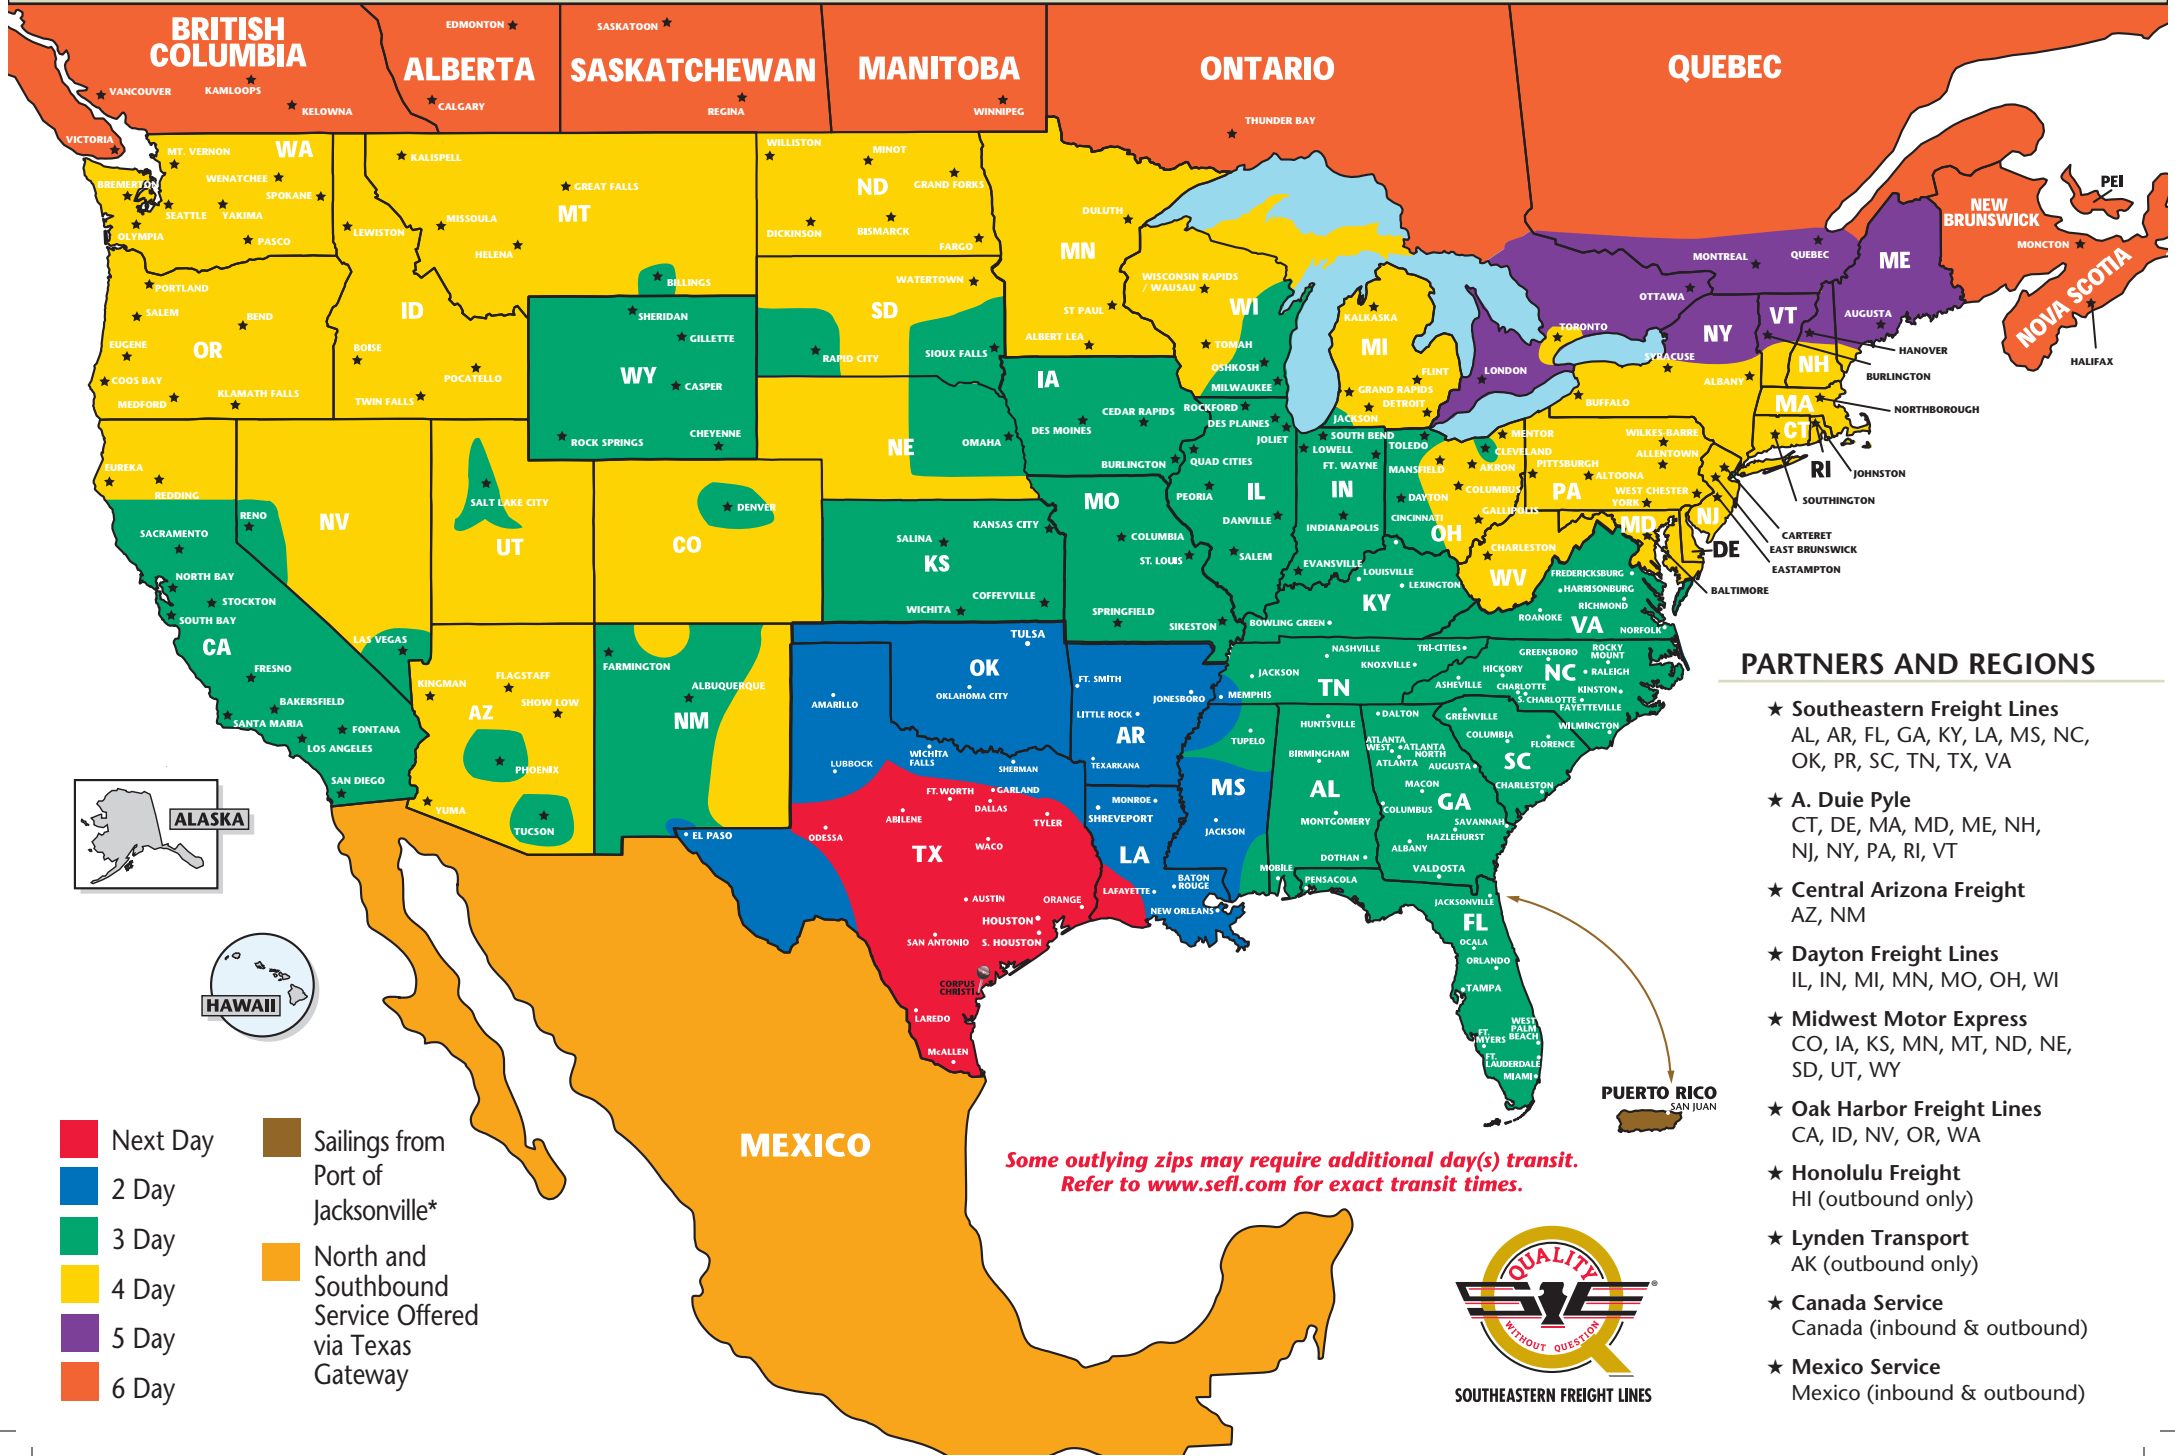

The Most Dependable North American Coverage

CORPUS CHRISTI, TEXAS

PARTNERS AND REGIONS

- ★ **Southeastern Freight Lines**
AL, AR, FL, GA, KY, LA, MS, NC, OK, PR, SC, TN, TX, VA
- ★ **A. Duie Pyle**
CT, DE, MA, MD, ME, NH, NJ, NY, PA, RI, VT
- ★ **Central Arizona Freight**
AZ, NM
- ★ **Dayton Freight Lines**
IL, IN, MI, MN, MO, OH, WI
- ★ **Midwest Motor Express**
CO, IA, KS, MN, MT, ND, NE, SD, UT, WY
- ★ **Oak Harbor Freight Lines**
CA, ID, NV, OR, WA
- ★ **Honolulu Freight**
HI (outbound only)
- ★ **Lynden Transport**
AK (outbound only)
- ★ **Canada Service**
Canada (inbound & outbound)
- ★ **Mexico Service**
Mexico (inbound & outbound)

SOUTHEASTERN FREIGHT LINES TRANSIT TIMES

CORPUS CHRISTI, TEXAS

Next Day
2 Day

3 Day
Sailings from Port of Jacksonville*

*Sailing Schedule:
Visit www.sefl.com for current
Puerto Rico Sailing Schedule

SOUTHEASTERN FREIGHT LINES