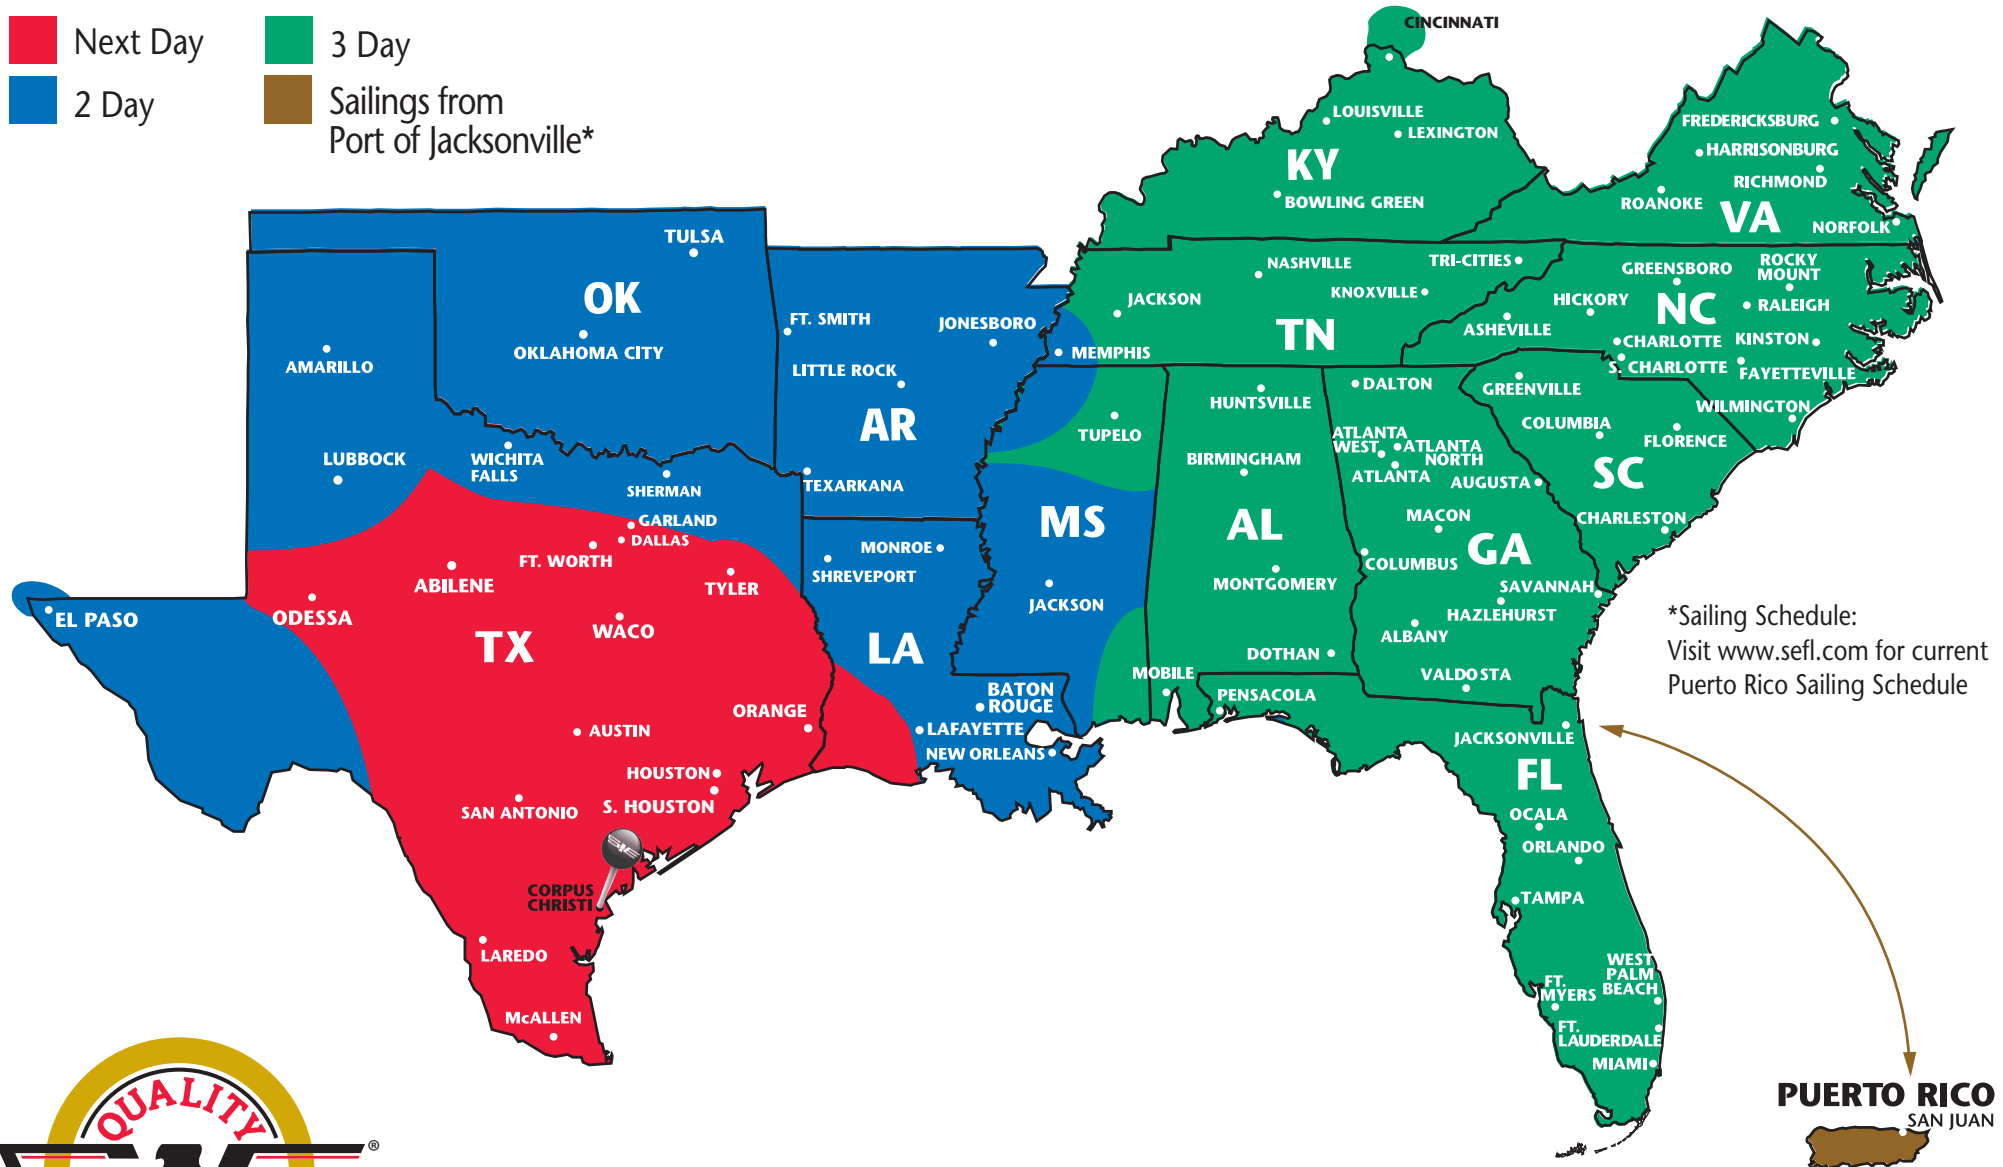

The Most Dependable North American Coverage

CORPUS CHRISTI, TEXAS

PARTNERS AND REGIONS

- ★ **Southeastern Freight Lines**
AL, AR, FL, GA, KY, LA, MS, NC, OK, PR, SC, TN, TX, VA
- ★ **A. Duie Pyle**
CT, DE, MA, MD, ME, NH, NJ, NY, PA, RI, VT
- ★ **Central Arizona Freight**
AZ, NM
- ★ **Dayton Freight Lines**
IL, IN, MI, MN, MO, OH, WI
- ★ **Midwest Motor Express**
CO, IA, KS, MN, MT, ND, NE, SD, UT, WY
- ★ **Oak Harbor Freight Lines**
CA, ID, NV, OR, WA
- ★ **Honolulu Freight**
HI (outbound only)
- ★ **Lynden Transport**
AK (outbound only)
- ★ **Canada Service**
Canada (inbound & outbound)
- ★ **Mexico Service**
Mexico (inbound & outbound)

SOUTHEASTERN FREIGHT LINES TRANSIT TIMES

CORPUS CHRISTI, TEXAS

Next Day
2 Day

3 Day
Sailings from Port of Jacksonville*

*Sailing Schedule:
Visit www.sefl.com for current
Puerto Rico Sailing Schedule

SOUTHEASTERN FREIGHT LINES