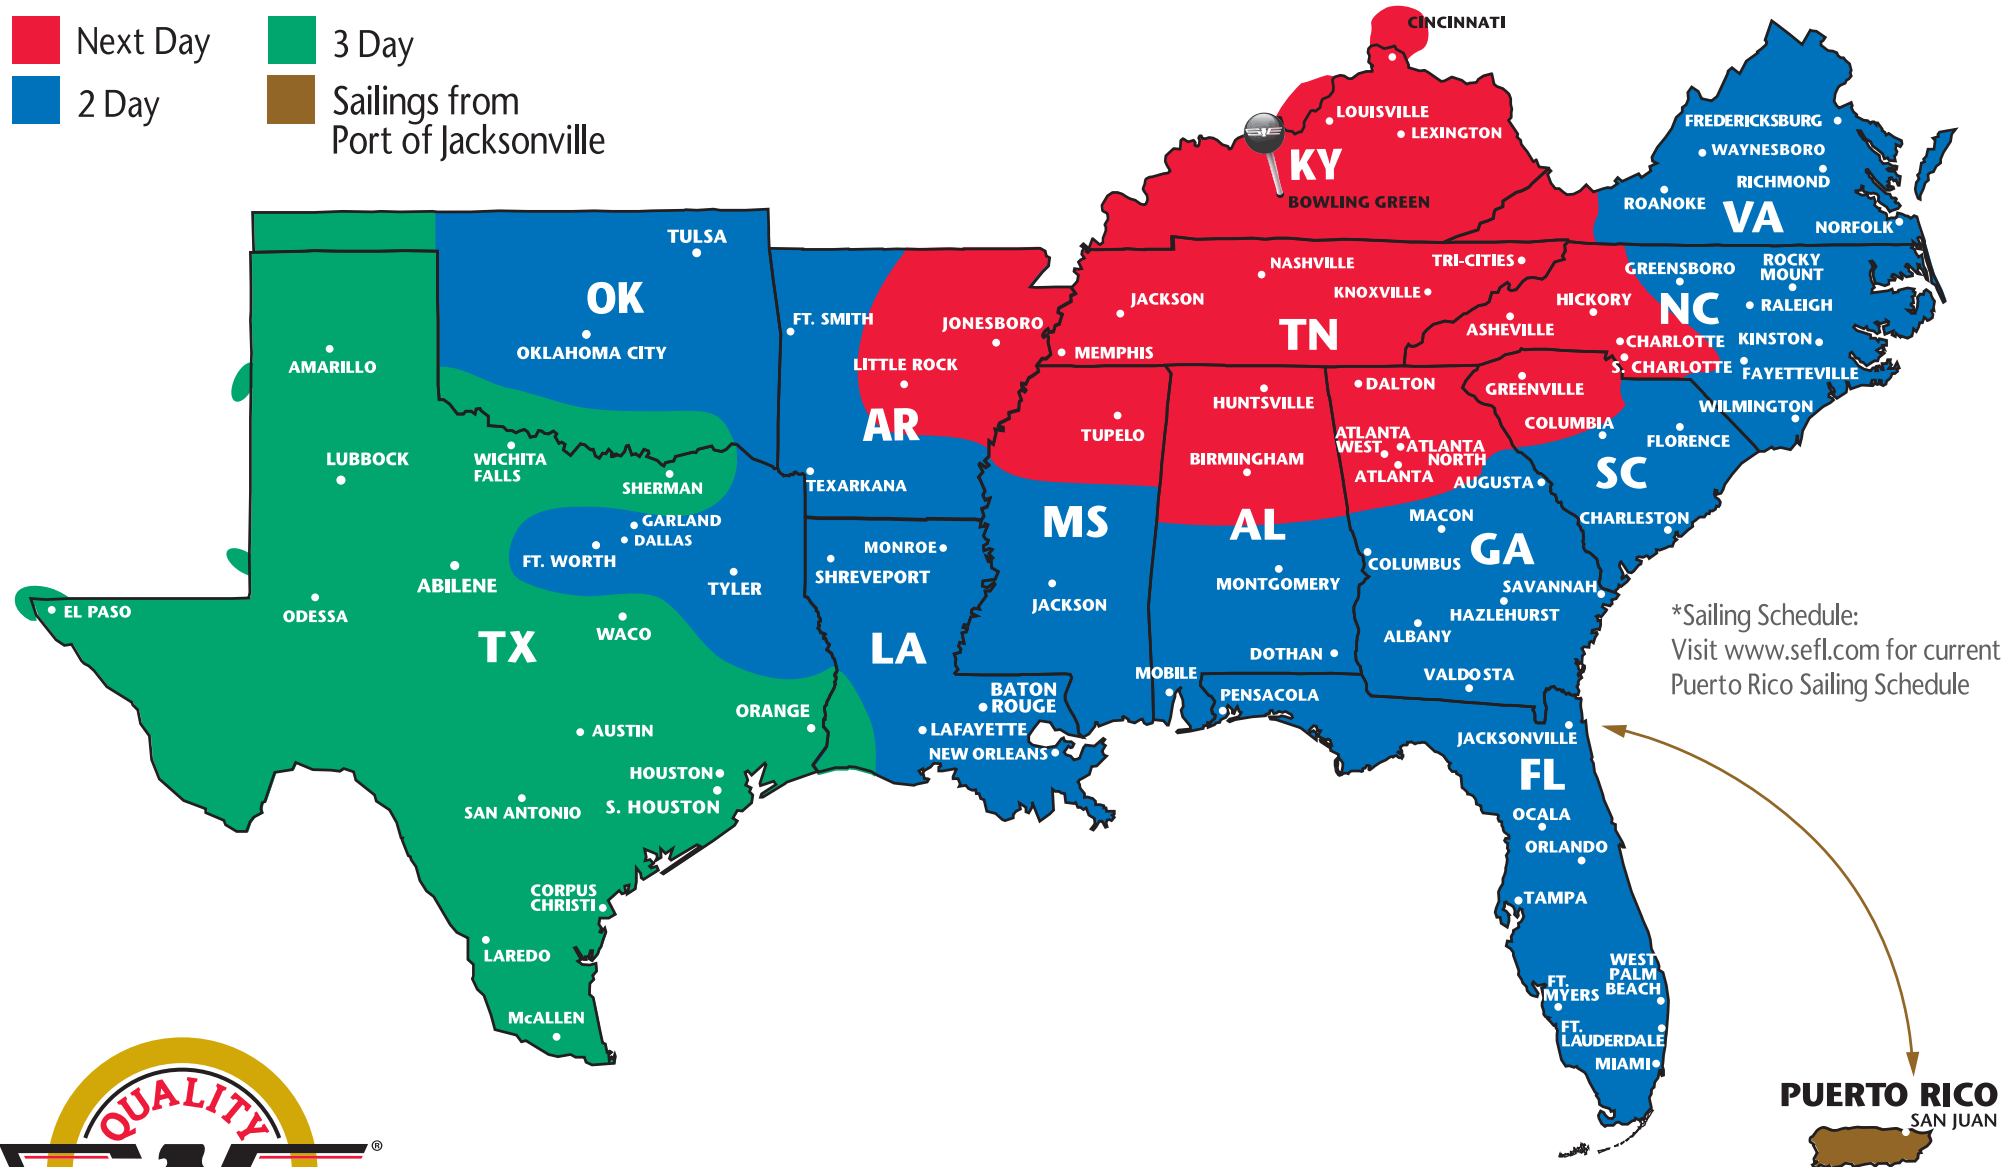

SOUTHEASTERN FREIGHT LINES TRANSIT TIMES

BOWLING GREEN, KENTUCKY

- Next Day
- 3 Day
- 2 Day
- Sailings from Port of Jacksonville

*Sailing Schedule:
Visit www.sefl.com for current
Puerto Rico Sailing Schedule

SOUTHEASTERN FREIGHT LINES

6333 Whitney Drive ■ Bowling Green, KY 42101 ■ 270-495-6094 ■ 888-670-7335 ■ 270-842-2571 FAX

For Guaranteed Services 866-733-5733 ■ www.sefl.com

Some outlying zips may require additional day(s) transit. Refer to www.sefl.com for exact transit times.

1900188
2/2024