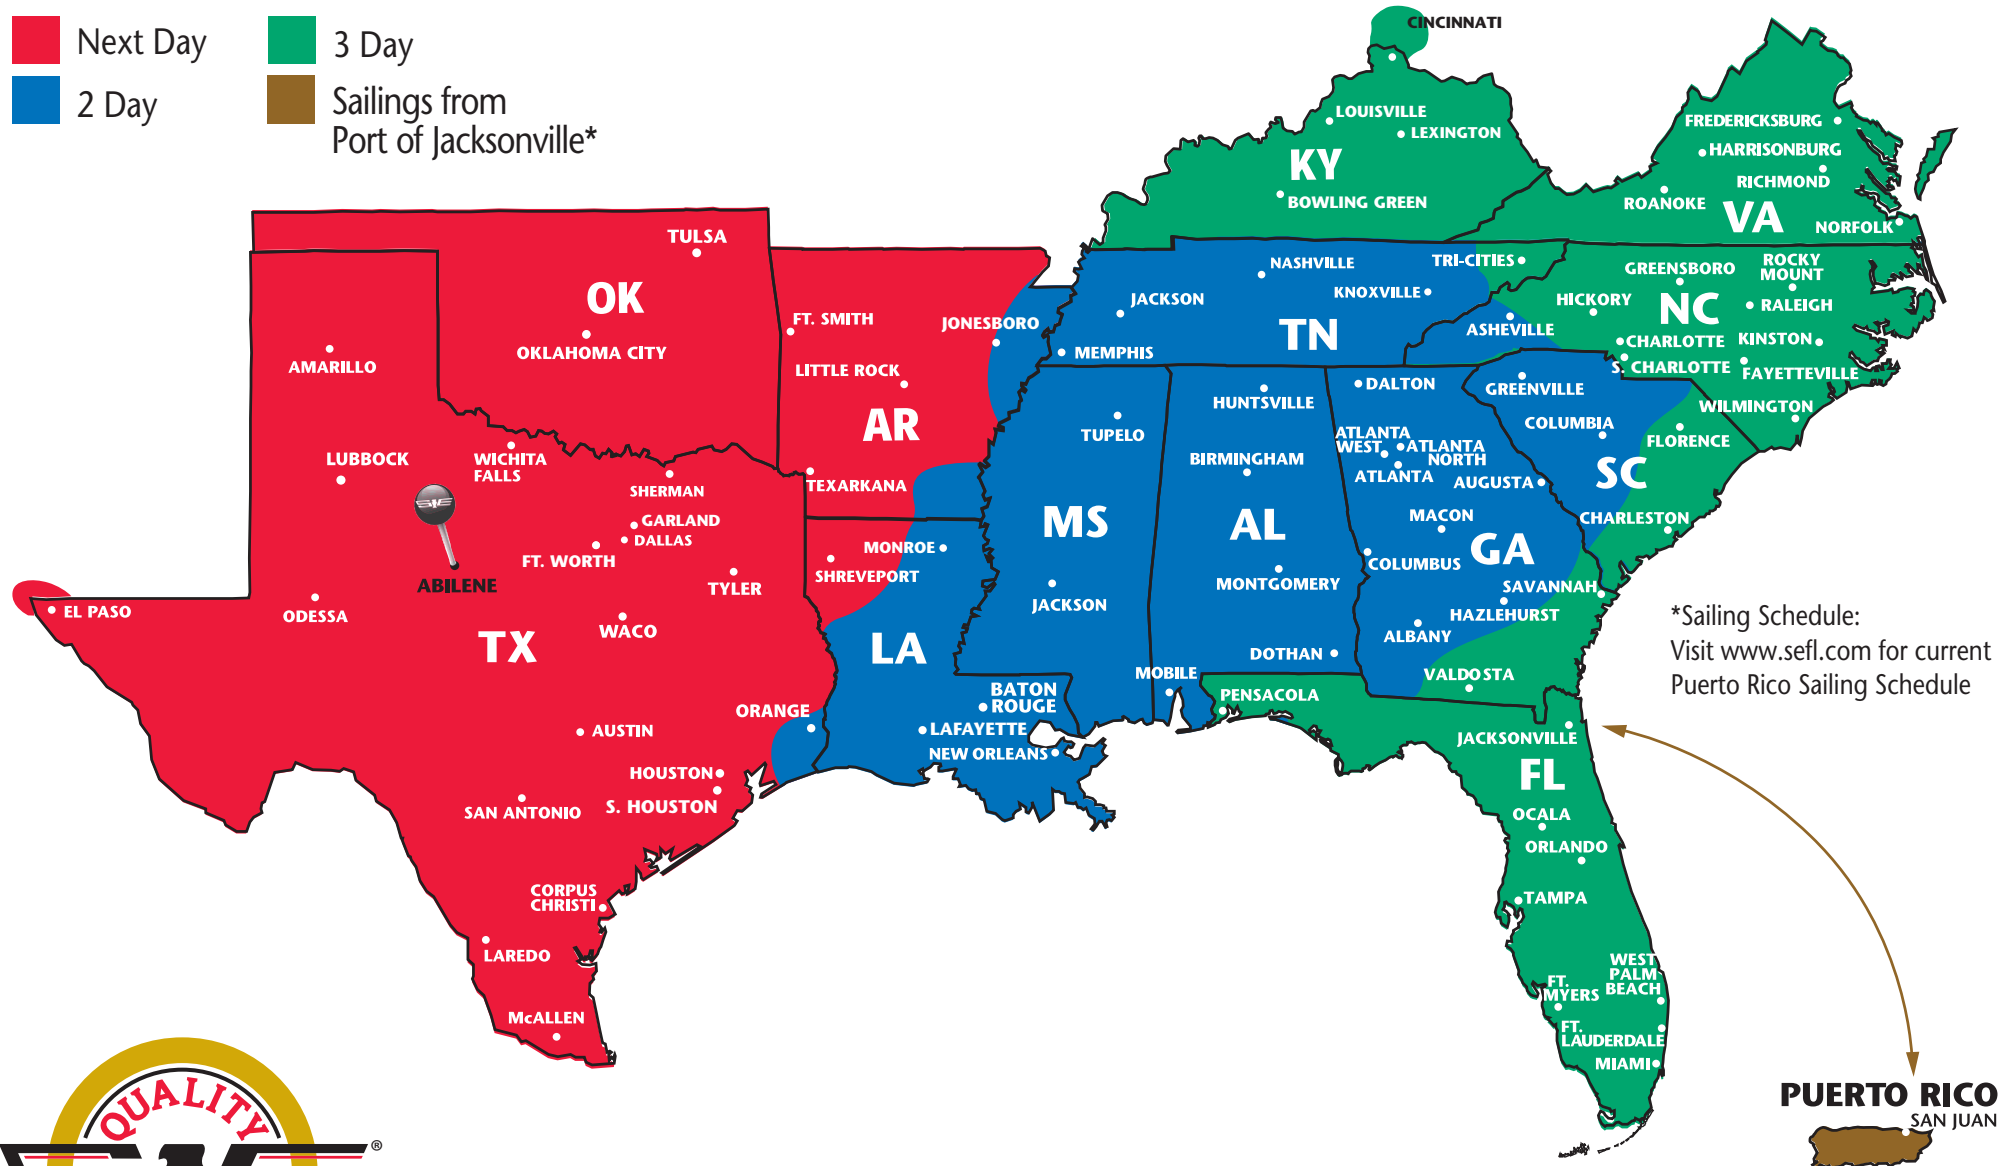

# SOUTHEASTERN FREIGHT LINES TRANSIT TIMES

## ABILENE, TEXAS

- Next Day
- 3 Day
- 2 Day
- Sailings from Port of Jacksonville\*

\*Sailing Schedule:  
Visit [www.sefl.com](http://www.sefl.com) for current  
Puerto Rico Sailing Schedule

**SOUTHEASTERN FREIGHT LINES**